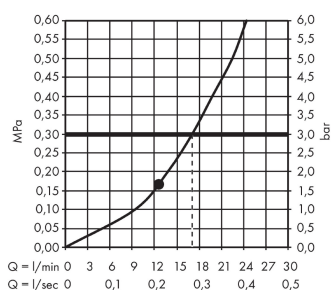

Raindance E

Overhead shower 300 1jet with ceiling connector

Surfaces: **Chrome** Article Number: **26250000**

Description

product features

- shower head size: 300 x 300 mm
- ball-joint: overhead shower angle adjustable
- spray type: RainAir
- flow rate RainAir spray (at 0.3 MPa): 17 l/min
- material spray disc: metal
- spray disc removable for cleaning
- brass ceiling connector
- ceiling connection length: 158 mm
- installation: ceiling
- connection thread G ½
- connection dimension: DN15

Technology

Design awards

Product image

Scale drawing

Flowchart

The consumption was measured in combination with the appropriate fittings (thermostat/mixer/ in-wall valve) to reflect actual application in practice.