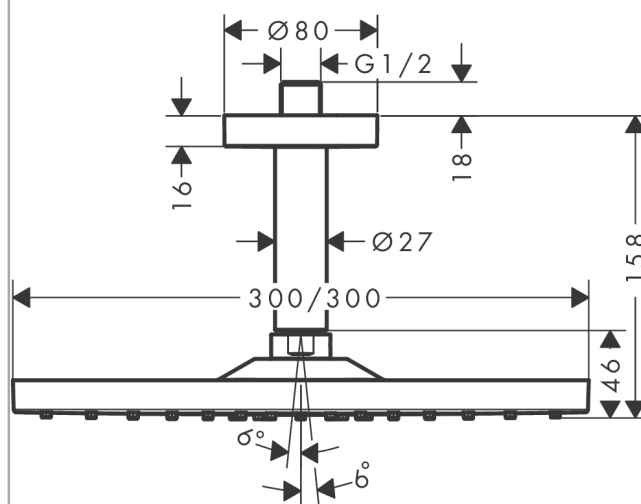

Raindance E

Overhead shower 300 1jet with ceiling connector

Surfaces: **Chrome** Article Number: **26250000**

Description

product features

- shower head size: 300 x 300 mm
- ball-joint: overhead shower angle adjustable
- spray type: RainAir
- flow rate RainAir spray (at 0.3 MPa): 17 l/min
- material spray disc: metal
- spray disc removable for cleaning
- brass ceiling connector
- ceiling connection length: 158 mm
- installation: ceiling
- connection thread G ½
- connection dimension: DN15

Technology

Design awards

Product image

Scale drawing

Flowchart

The consumption was measured in combination with the appropriate fittings (thermostat/mixer/ in-wall valve) to reflect actual application in practice.