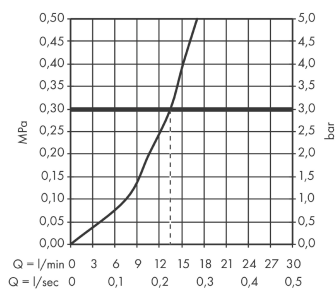

Logis M31

Single lever kitchen mixer, wall-mounted lowspout, 1jet

Surfaces: **Chrome** Article Number: **71836000**

Description

product features

- swivel range 220°
- normal spray
- centre distance 150 ± 12 mm
- connection dimension: DN15
- flow rate 13 l/min
- ceramic cartridge
- connection type: s-shaped connections
- suitable for continuous flow water heaters

Technology

Product image

Scale drawing

Flowchart