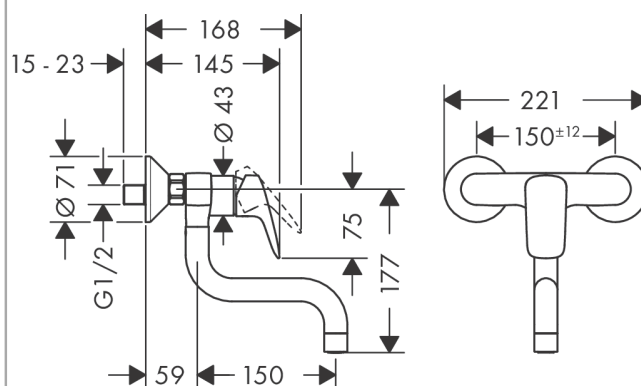

Logis M31

Single lever kitchen mixer, wall-mounted lowspout, 1jet

Surfaces: **Chrome** Article Number: **71836000**

Description

product features

- swivel range 220°
- normal spray
- centre distance 150 ± 12 mm
- connection dimension: DN15
- flow rate 13 l/min
- ceramic cartridge
- connection type: s-shaped connections
- suitable for continuous flow water heaters

Technology

Product image

Scale drawing

Flowchart

Logis M31

Single lever kitchen mixer, wall-mounted lowspout, 1jet

Surfaces: **Chrome** Article Number: **71836000**

Installation examples