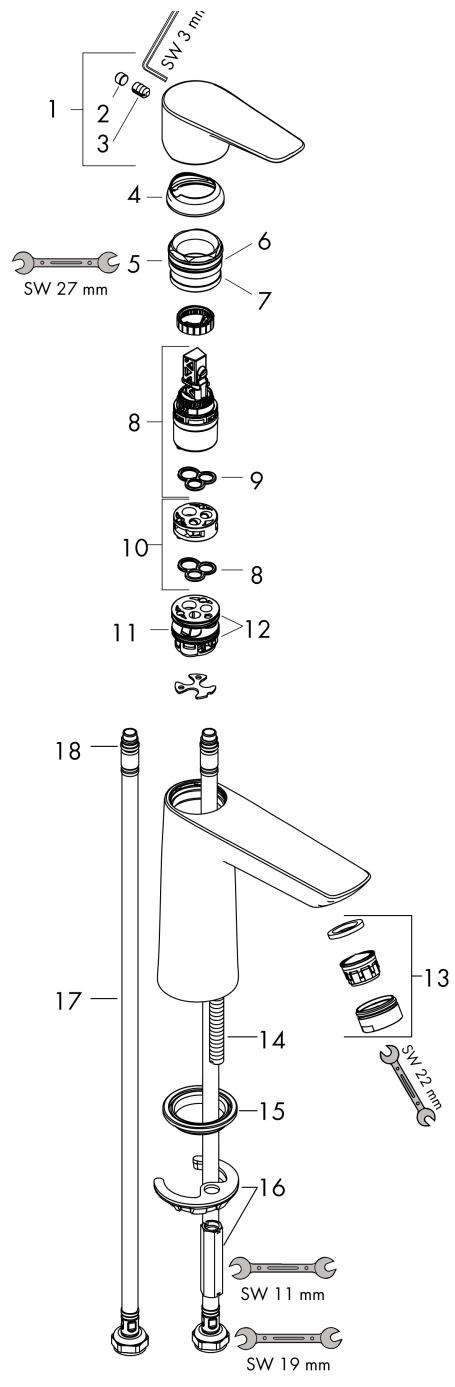

Talis E
Single lever basin mixer 110 without waste set
 Finish: **Chrome** Article Number: **71712000**

Description

product features

- ComfortZone 110
- projection: 112 mm
- spout height: 104 mm
- spray type: normal spray
- maximum flow rate at 3 bar: 5 l/min
- ceramic cartridge
- temperature limitation adjustable
- suitable for continuous flow water heaters
- connection type: G 3/8 connections
- connection dimension: DN15

Technology

Design awards

Product image

Scale drawing

Flowchart

Talis E
Single lever basin mixer 110 without waste set
 Finish: **Chrome** Article Number: **71712000**

Exploded Drawing

Year of production: >05/17

Talis E
Single lever basin mixer 110 without waste set
 Finish: **Chrome** Article Number: **71712000**

Spare part list

Year of production: >05/17

Pos.	Description	Article Number	Price	PU
1	handle	92687000	€ 45,82	1
2	screw cover	95704000	€ 3,33	1
3	hollow set screw M6x10 DIN 916	96029000	€ 3,33	1
4	flange	92625000	€ 28,92	1
5	nut	92689000	€ 22,97	1
6	O-ring 25x1,5	98146000	€ 3,33	1
7	O-ring 27x1,5	92527000	€ 11,66	1
8	cartridge, assy	97685000	€ 58,67	1
9	seal	98865000	€ 28,92	1
10	adapter for cartridge	92628000	€ 18,80	1
11	adapter for cartridge	98866000	€ 28,92	1
12	O-ring 23x2	98398000	€ 3,33	1
13	aerator M24x1 (5 l/min)	13185000	-	1
14	screw M8 x 68	97736000	€ 5,36	1
15	seal Ø 42	98722000	€ 5,36	1
16	fixing set	96016000	€ 28,92	1
17	connection hose 450 mm M8x0,75 G3/8	97206000	€ 28,92	1
18	O-ring 6,6x1,6	93019000	€ 3,33	1