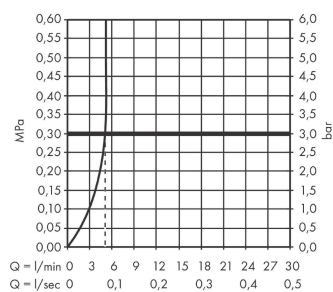

Talis E
Single lever basin mixer 110 without waste set
 Finish: **Chrome** Article Number: **71712000**

Description

product features

- ComfortZone 110
- projection: 112 mm
- spout height: 104 mm
- spray type: normal spray
- maximum flow rate at 3 bar: 5 l/min
- ceramic cartridge
- temperature limitation adjustable
- suitable for continuous flow water heaters
- connection type: G 3/8 connections
- connection dimension: DN15

Technology

Design awards

Product image

Scale drawing

Flowchart

Talis E
Single lever basin mixer 110 without waste set
 Finish: **Chrome** Article Number: **71712000**

Exploded Drawing

Year of production: >05/17