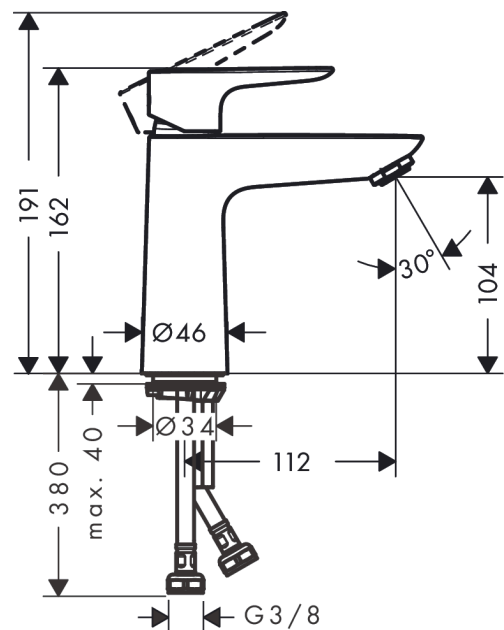

Talis E
Single lever basin mixer 110 without waste set
 Finish: **Chrome** Article Number: **71712000**

Description

product features

- ComfortZone 110
- projection: 112 mm
- spout height: 104 mm
- spray type: normal spray
- maximum flow rate at 3 bar: 5 l/min
- ceramic cartridge
- temperature limitation adjustable
- suitable for continuous flow water heaters
- connection type: G 3/8 connections
- connection dimension: DN15

Technology

Design awards

Product image

Scale drawing

Flowchart

Talis E
Single lever basin mixer 110 without waste set
 Finish: **Chrome** Article Number: **71712000**

Exploded Drawing

Year of production: >05/17

Talis E
Single lever basin mixer 110 without waste set
 Finish: **Chrome** Article Number: **71712000**

Spare part list

Year of production: >05/17

Pos.	Description	Article Number	Price	PU
1	handle	92687000	€ 45,82	1
2	screw cover	95704000	€ 3,33	1
3	hollow set screw M6x10 DIN 916	96029000	€ 3,33	1
4	flange	92625000	€ 28,92	1
5	nut	92689000	€ 22,97	1
6	O-ring 25x1,5	98146000	€ 3,33	1
7	O-ring 27x1,5	92527000	€ 11,66	1
8	cartridge, assy	97685000	€ 58,67	1
9	seal	98865000	€ 28,92	1
10	adapter for cartridge	92628000	€ 18,80	1
11	adapter for cartridge	98866000	€ 28,92	1
12	O-ring 23x2	98398000	€ 3,33	1
13	aerator M24x1 (5 l/min)	13185000	-	1
14	screw M8 x 68	97736000	€ 5,36	1
15	seal Ø 42	98722000	€ 5,36	1
16	fixing set	96016000	€ 28,92	1
17	connection hose 450 mm M8x0,75 G3/8	97206000	€ 28,92	1
18	O-ring 6,6x1,6	93019000	€ 3,33	1