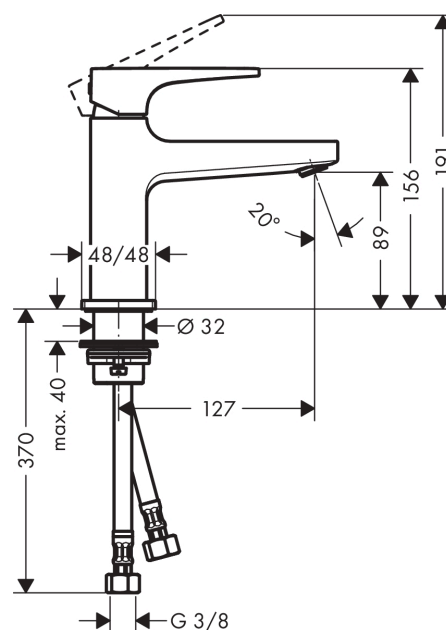

Metropol

Single lever basin mixer 100 with lever handle for hand washbasins with push-open waste set

Surfaces: **Chrome** Article Number: **32500000**

Description

product features

- consists of: single lever basin mixer, waste set
- ComfortZone 100
- projection 127 mm
- normal spray
- flow rate at 3 bar: 5 l/min
- ceramic cartridge
- temperature limitation adjustable
- suitable for continuous flow water heaters
- push-open waste set G 1¼
- material waste set: metal
- connection type: G ¾ connections
- connection dimension: DN15

Technology

Design awards

Product image

Scale drawing

Flowchart