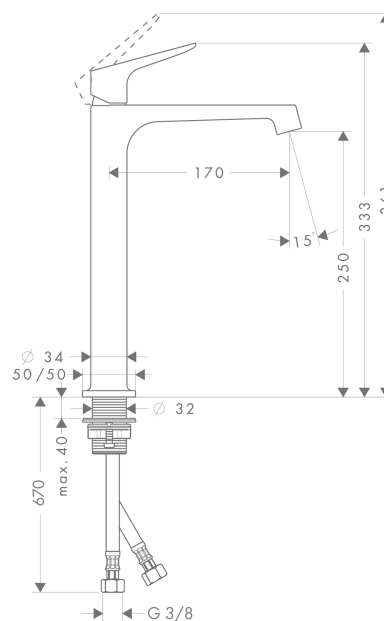

#### product features

- consists of: single lever basin mixer, waste set
- ComfortZone 250
- projection 170 mm
- normal spray
- flow rate at 3 bar: 5 l/min
- ceramic cartridge
- temperature limitation adjustable
- suitable for continuous flow water heaters
- non-closing waste set
- connection type: G 3/8 connections
- connection dimension: DN15

### Scale drawing