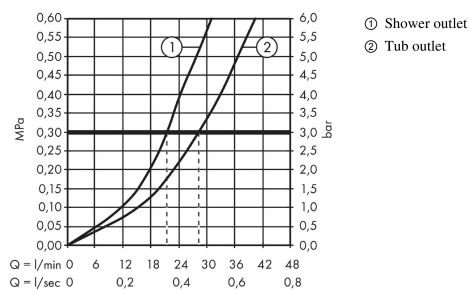

Talis E

Single lever bath mixer for concealed installation for iBox universal

Surfaces: **Matt Black** Article Number: **71745670**

Description

product features

- 2 functions
- connection type: basic set
- flow rate upper outlet: 21 l/min
- flow rate lower outlet: 29 l/min
- ceramic cartridge
- temperature limitation adjustable
- diverter with automatic resetting
- with silencer

Design awards

Product image

Scale drawing

Flowchart

Talis E
Single lever bath mixer for concealed installation for iBox universal
 Surfaces: **Matt Black** Article Number: **71745670**

Exploded Drawing

Year of production: >07/19