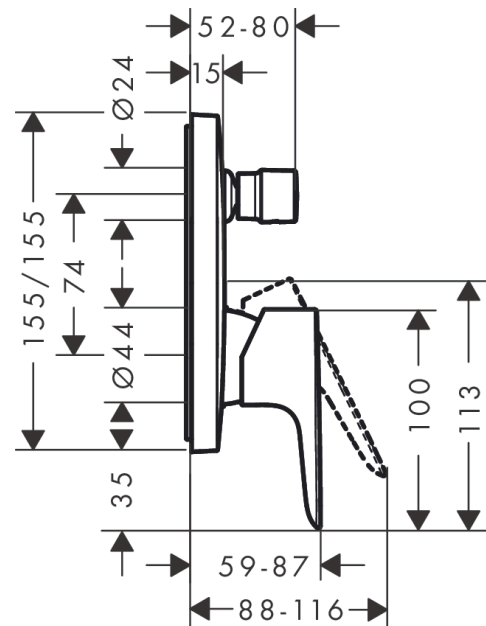

Talis E

Single lever bath mixer for concealed installation for iBox universal

Surfaces: **Matt Black** Article Number: **71745670**

Description

product features

- 2 functions
- connection type: basic set
- flow rate upper outlet: 21 l/min
- flow rate lower outlet: 29 l/min
- ceramic cartridge
- temperature limitation adjustable
- diverter with automatic resetting
- with silencer

Design awards

Product image

Scale drawing

Flowchart

Talis E
Single lever bath mixer for concealed installation for iBox universal
 Surfaces: **Matt Black** Article Number: **71745670**

Exploded Drawing

Year of production: >07/19

Talis E

Single lever bath mixer for concealed installation for iBox universal

Surfaces: **Matt Black** Article Number: **71745670**

Spare part list

Year of production: >07/19

Pos.	Description	Article Number	Price	PU
1	handle	92666670	-	1
2	screw cover	96338000	-	1
3	diverter knob	98795670	-	1
4	hollow set screw M4x10	97667000	-	1
5	escutcheon 155 / 155 mm	95275670	-	1
6	O-ring 23x3	98142000	-	1
7	O-ring 43x3	98418000	-	1
8	sleeve	98790670	-	1
9	sleeve	98794670	-	1
10	holder for escutcheon	98793000	-	1
11	set of fixing screws	96454000	-	1
12	nut	98796000	-	1
13	O-ring 30x1,5	98433000	-	1
14	O-ring 39x1,5	98400000	-	1
15	cartridge, assy	92730000	-	1
16	locking screw for handle	95140000	-	1
17	seal	95008000	-	1
18	selector assy	95014000	-	1
19	O-ring 16x2,3	98207000	-	1
20	O-ring 20x2,5	92602000	-	1
21	set of screws	96525000	-	1
22	O-ring 16x2	98133000	-	1
23	noise reduction	94073000	-	1
24	extension 25 mm	13595000	-	1
25	set of fixing screws	97747000	-	1
a	concealed item	01800180	-	1