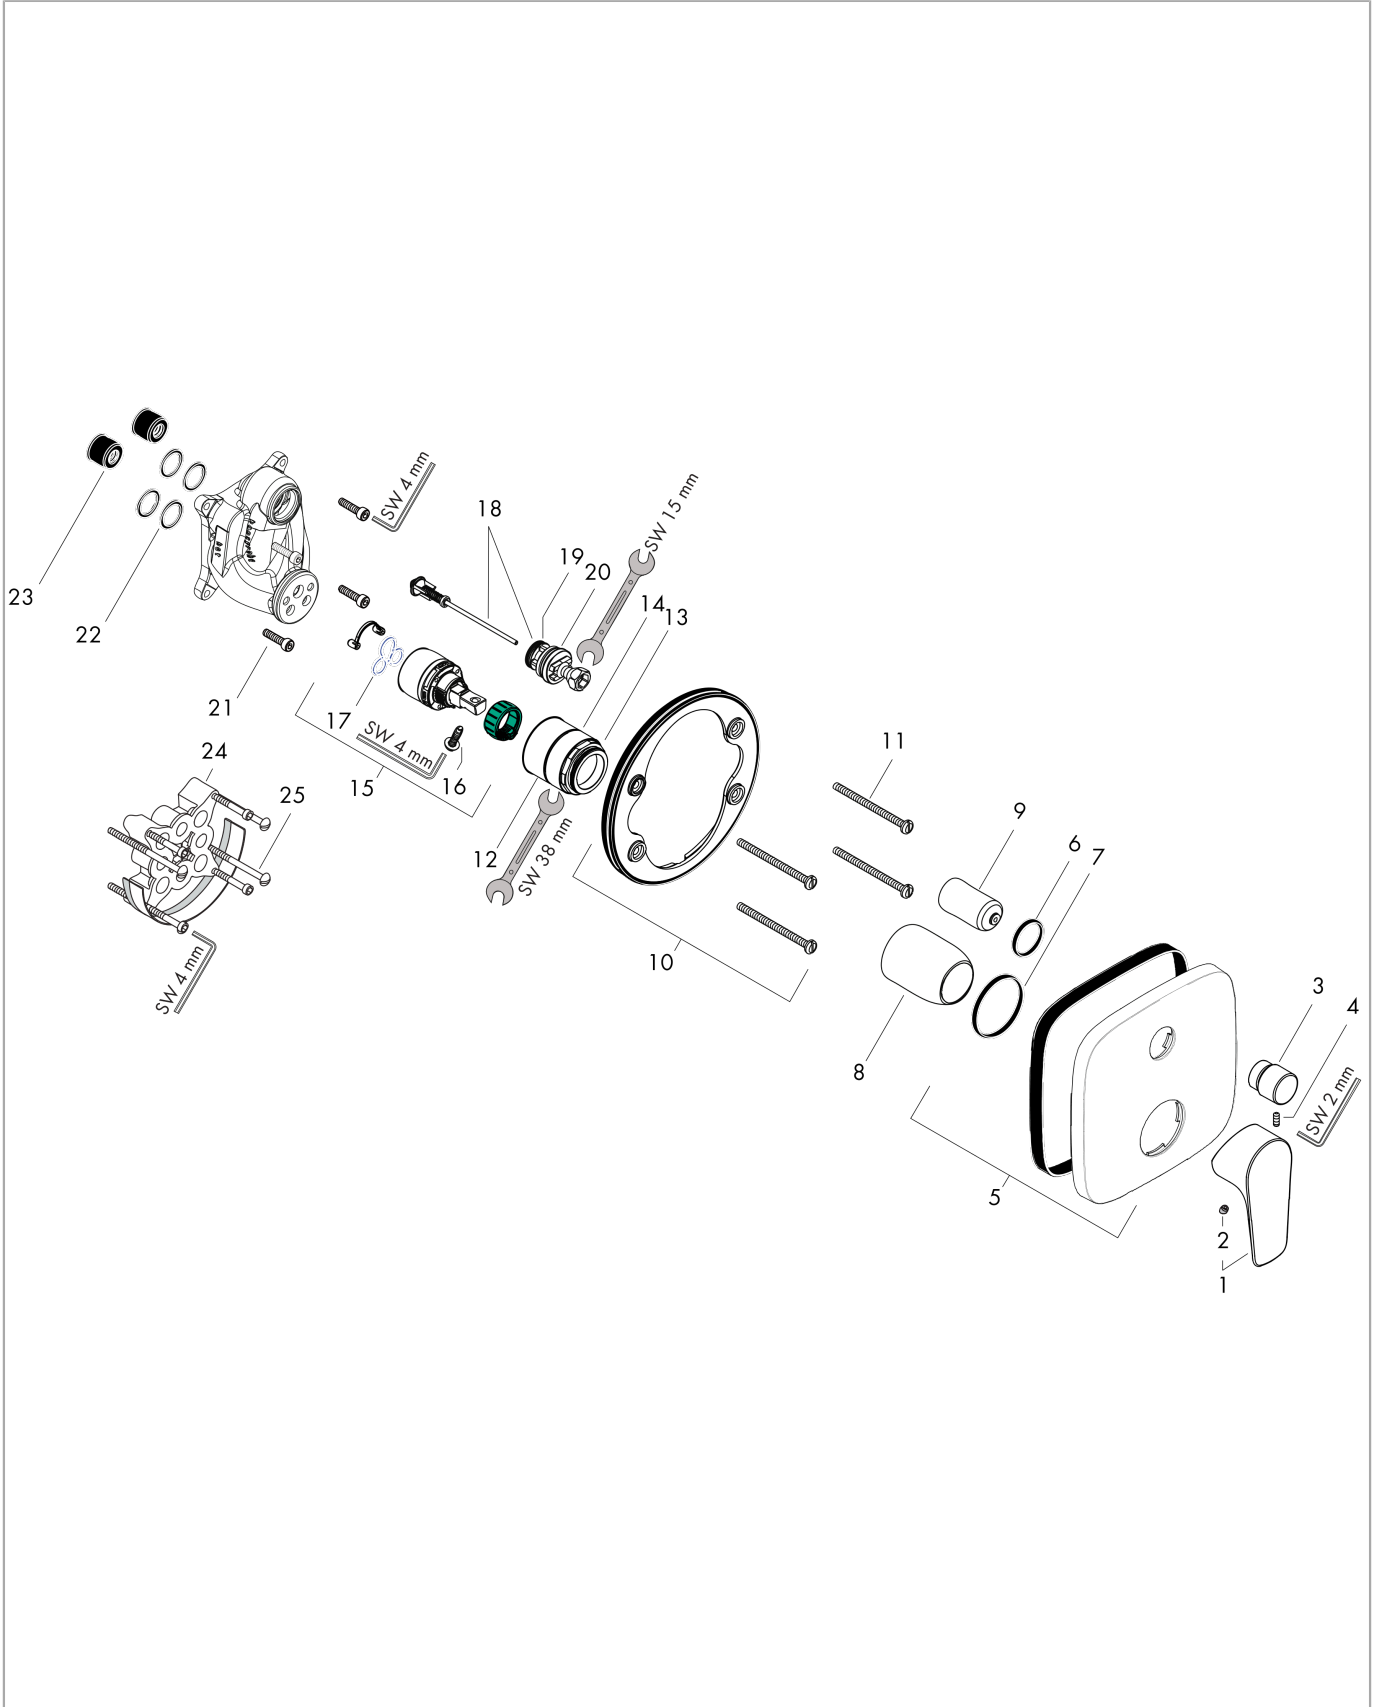

Talis E

Single lever bath mixer for concealed installation for iBox universal

Surfaces: **Matt Black** Article Number: **71745670**

Description

product features

- 2 functions
- connection type: basic set
- flow rate upper outlet: 21 l/min
- flow rate lower outlet: 29 l/min
- ceramic cartridge
- temperature limitation adjustable
- diverter with automatic resetting
- with silencer

Design awards

Product image

Scale drawing

Flowchart

Talis E
Single lever bath mixer for concealed installation for iBox universal
 Surfaces: **Matt Black** Article Number: **71745670**

Exploded Drawing

Year of production: >07/19

Talis E

Single lever bath mixer for concealed installation for iBox universal

Surfaces: **Matt Black** Article Number: **71745670**

Spare part list

Year of production: >07/19

Pos.	Description	Article Number	Price	PU
1	handle	92666670	-	1
2	screw cover	96338000	-	1
3	diverter knob	98795670	-	1
4	hollow set screw M4x10	97667000	-	1
5	escutcheon 155 / 155 mm	95275670	-	1
6	O-ring 23x3	98142000	-	1
7	O-ring 43x3	98418000	-	1
8	sleeve	98790670	-	1
9	sleeve	98794670	-	1
10	holder for escutcheon	98793000	-	1
11	set of fixing screws	96454000	-	1
12	nut	98796000	-	1
13	O-ring 30x1,5	98433000	-	1
14	O-ring 39x1,5	98400000	-	1
15	cartridge, assy	92730000	-	1
16	locking screw for handle	95140000	-	1
17	seal	95008000	-	1
18	selector assy	95014000	-	1
19	O-ring 16x2,3	98207000	-	1
20	O-ring 20x2,5	92602000	-	1
21	set of screws	96525000	-	1
22	O-ring 16x2	98133000	-	1
23	noise reduction	94073000	-	1
24	extension 25 mm	13595000	-	1
25	set of fixing screws	97747000	-	1
a	concealed item	01800180	-	1