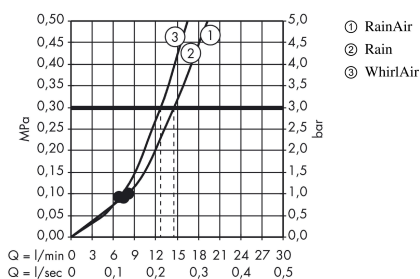

Raindance Select E Hand shower 120 3jet

Surfaces: **Matt Black** Article Number: **26520670**

Description

product features

- shower head size: 120 mm
- spray type: RainAir, Rain, Whirl
- convenient diversion via Select button
- easy cleanable plastic spray disc
- maximum flow rate at 3 bar: 14,4 l/min
- minimum flow pressure: 1 bar
- with internal water conduction
- rinseable screen seal
- connection thread G ½
- connection dimension: DN15
- suitable for continous flow water heaters

Technology

Design awards

Product image

Scale drawing

Flowchart

The consumption was measured in combination with the appropriate fittings (thermostat/mixer/ in-wall valve) to reflect actual application in practice.