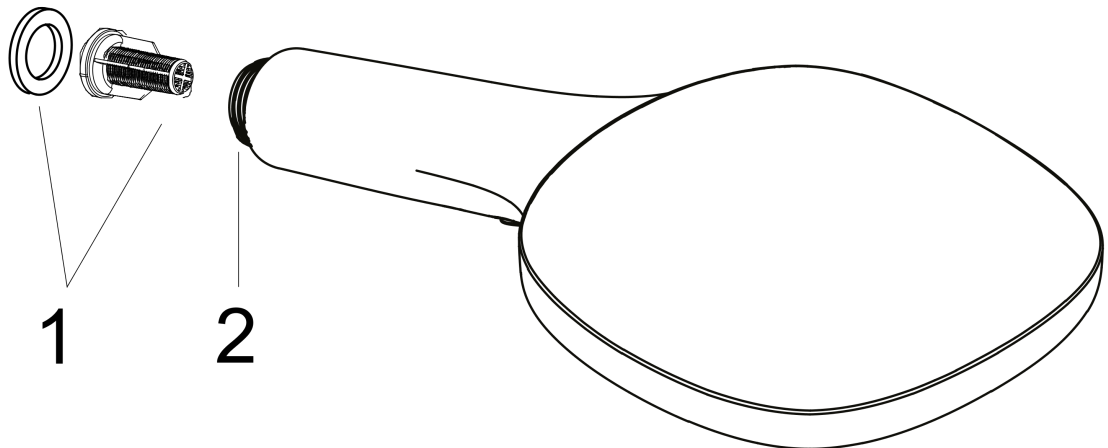

Raindance Select E Hand shower 120 3jet

Surfaces: **Matt Black** Article Number: **26520670**

Description

product features

- shower head size: 120 mm
- spray type: RainAir, Rain, Whirl
- convenient diversion via Select button
- easy cleanable plastic spray disc
- maximum flow rate at 3 bar: 14,4 l/min
- minimum flow pressure: 1 bar
- with internal water conduction
- rinseable screen seal
- connection thread G ½
- connection dimension: DN15
- suitable for continous flow water heaters

Technology

Design awards

Product image

Scale drawing

Flowchart

The consumption was measured in combination with the appropriate fittings (thermostat/mixer/ in-wall valve) to reflect actual application in practice.

Raindance Select E
Hand shower 120 3jet

Surfaces: **Matt Black** Article Number: **26520670**

Exploded Drawing

Year of production: >08/19

Raindance Select E
Hand shower 120 3jet
 Surfaces: **Matt Black** Article Number: **26520670**