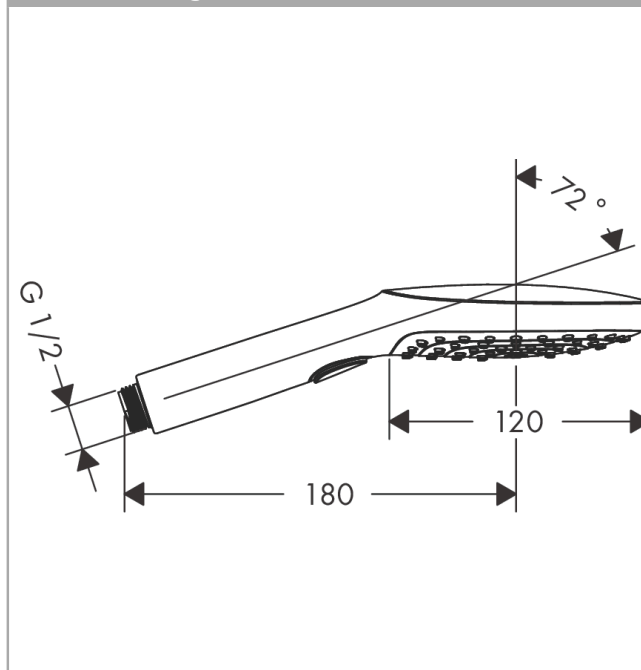

Raindance Select E Hand shower 120 3jet

Surfaces: **Matt Black** Article Number: **26520670**

Description

product features

- shower head size: 120 mm
- spray type: RainAir, Rain, Whirl
- convenient diversion via Select button
- easy cleanable plastic spray disc
- maximum flow rate at 3 bar: 14,4 l/min
- minimum flow pressure: 1 bar
- with internal water conduction
- rinseable screen seal
- connection thread G ½
- connection dimension: DN15
- suitable for continous flow water heaters

Technology

Design awards

Product image

Scale drawing

Flowchart

The consumption was measured in combination with the appropriate fittings (thermostat/mixer/ in-wall valve) to reflect actual application in practice.

Raindance Select E
Hand shower 120 3jet

Surfaces: **Matt Black** Article Number: **26520670**

Exploded Drawing

Year of production: >08/19

Raindance Select E
Hand shower 120 3jet
 Surfaces: **Matt Black** Article Number: **26520670**

Spare part list

Year of production: >08/19

Pos.	Description	Article Number	Price	PU
1	filter insert	97708000	-	1
2	pivoting connection	93089000	-	1