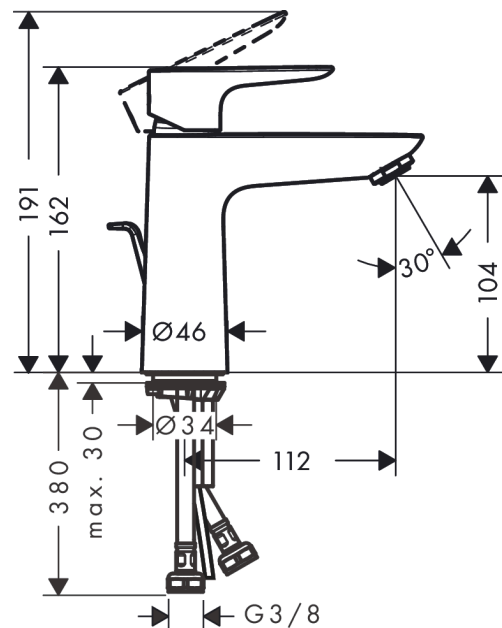

Scale drawing