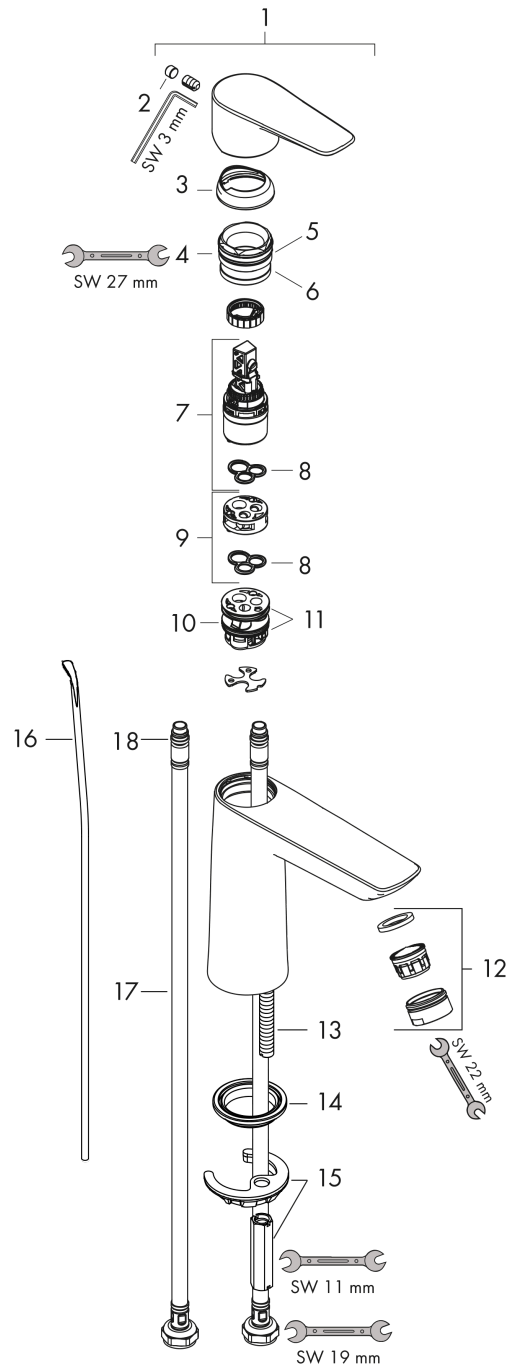

### Scale drawing

### Flowchart

**Talis E**  
**Single lever basin mixer 110 with pop-up waste set**  
 Surfaces: **Matt Black**    Article Number: **71710670**

## Exploded Drawing

Year of production: >08/19

**Talis E**  
**Single lever basin mixer 110 with pop-up waste set**  
 Surfaces: **Matt Black** Article Number: **71710670**

### Spare part list

Year of production: >08/19

Pos.	Description	Article Number	Price	PU
1	handle	92687670	-	1
2	screw cover	95704000	-	1
3	flange	92625670	-	1
4	nut	92689000	-	1
5	O-ring 25x1,5	98146000	-	1
6	O-ring 27x1,5	92527000	-	1
7	cartridge, assy	97685000	-	1
8	seal	98865000	-	1
9	adapter for cartridge	92628000	-	1
10	adapter for cartridge	98866000	-	1
11	O-ring 23x2	98398000	-	1
12	aerator M24x1 (5 l/min)	13185670	-	1
13	screw M8 x 68	97736000	-	1
14	seal	97608000	-	1
15	fixing set	96016000	-	1
16	pull rod	96657670	-	1
17	connection hose 450 mm M8x0,75 G3/8	97206000	-	1
18	O-ring 7x1,5	98422000	-	1
a	pop up waste	94139670	-	1