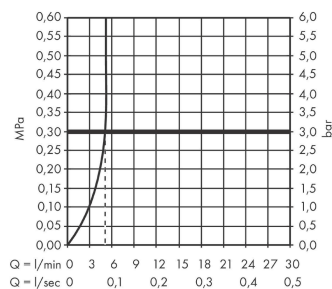

Talis E

Single lever basin mixer 110 with pop-up waste set

Surfaces: **Matt Black** Article Number: **71710670**

Description

product features

- consists of: single lever basin mixer, waste set
- ComfortZone 110
- projection: 112 mm
- spray type: normal spray
- maximum flow rate at 3 bar: 5 l/min
- ceramic cartridge
- temperature limitation adjustable
- suitable for continuous flow water heaters
- pop-up waste set G 1¼
- material waste set: metal
- connection type: G ¾ connections
- connection dimension: DN15

Technology

Design awards

Product image

Scale drawing

Flowchart