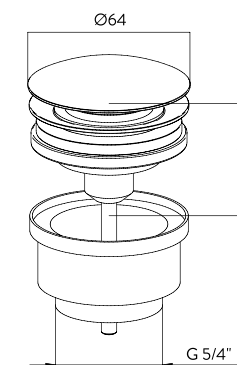

1245

- ODLIVNI VENTIL KLIK-KLAK 5/4"
  UNIVERZALNI
- push - button plug waste 5/4"
  universal