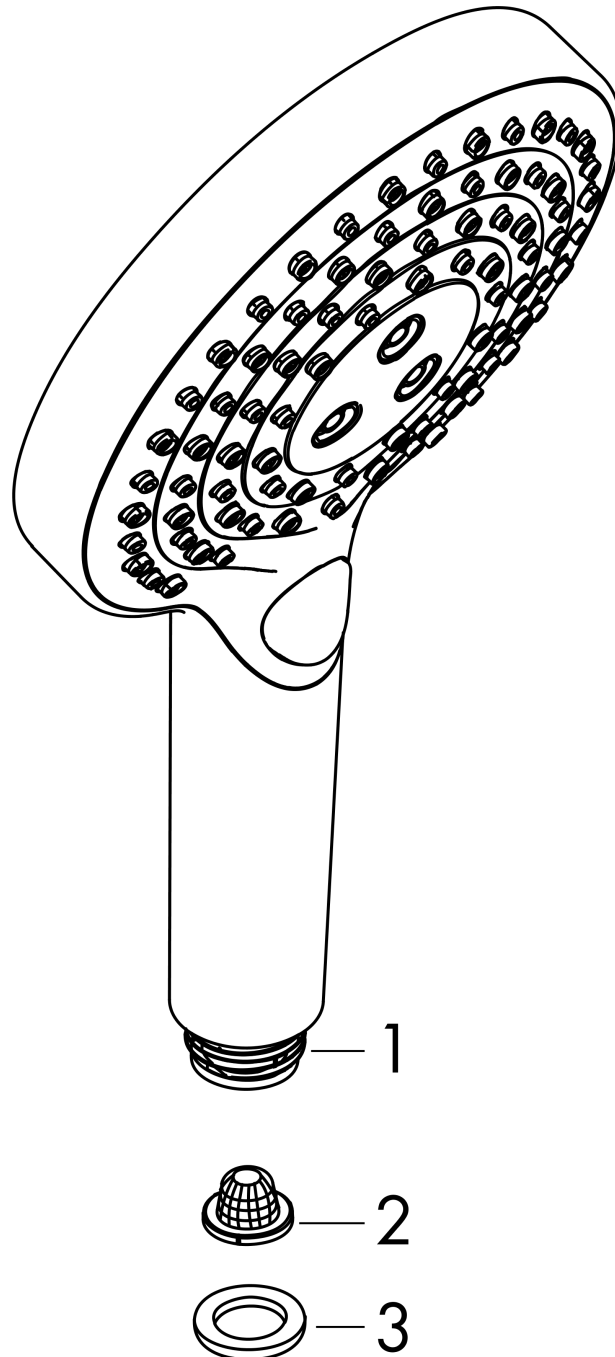

### product features

- shower head size: 125 mm
- spray type: PowderRain, Rain, Whirl
- convenient diversion via Select button
- maximum flow rate at 3 bar: 11 l/min
- minimum flow pressure: 1,2 bar
- with internal water conduction
- rinseable screen seal
- connection thread G 1/2
- connection dimension: DN15
- suitable for continuous flow water heaters

## Scale drawing

## Exploded Drawing

Year of production: >04/18

**Raindance Select S**  
**Hand shower 120 3jet PowderRain**  
Surfaces: **Chrome** Article Number: **26014000**

### Spare part list

Year of production: >04/18

Pos.	Description	Article Number	Price	PU
1	pivoting connection	93089000	-	1
2	filter	92672000	-	1
3	seal	98058000	-	1