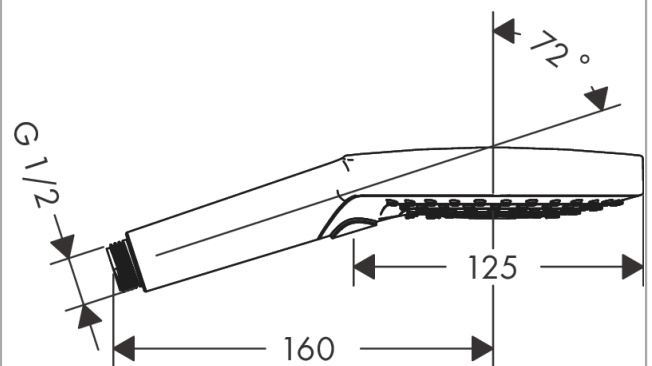

### product features

- shower head size: 125 mm
- spray type: PowderRain, Rain, Whirl
- convenient diversion via Select button
- maximum flow rate at 3 bar: 11 l/min
- minimum flow pressure: 1,2 bar
- with internal water conduction
- rinseable screen seal
- connection thread G 1/2
- connection dimension: DN15
- suitable for continuous flow water heaters

## Scale drawing