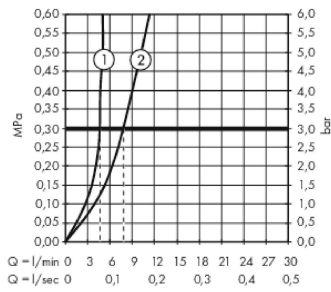

Metropol

Single lever basin mixer 260 with lever handle for wash bowls with push-open waste set

Finish: **Brushed Black Chrome** Article Number: **32512340**

Description

product features

- consists of: single lever basin mixer, waste set
- ComfortZone 260
- projection: 204 mm
- spout height: 259 mm
- spray type: normal spray
- maximum flow rate at 3 bar: 5 l/min
- ceramic cartridge
- temperature limitation adjustable
- suitable for continuous flow water heaters
- push-open waste set G 1¼
- material waste set: metal
- connection type: G ¾ connections
- connection dimension: DN15

Technology

Design awards

Product image

Scale drawing

Metropol

Single lever basin mixer 260 with lever handle for wash bowls with push-open waste set

Finish: **Brushed Black Chrome** Article Number: **32512340**

Flowchart

Metropol

Single lever basin mixer 260 with lever handle for wash bowls with push-open waste set

Finish: **Brushed Black Chrome** Article Number: **32512340**

Exploded Drawing

Year of production: >04/20