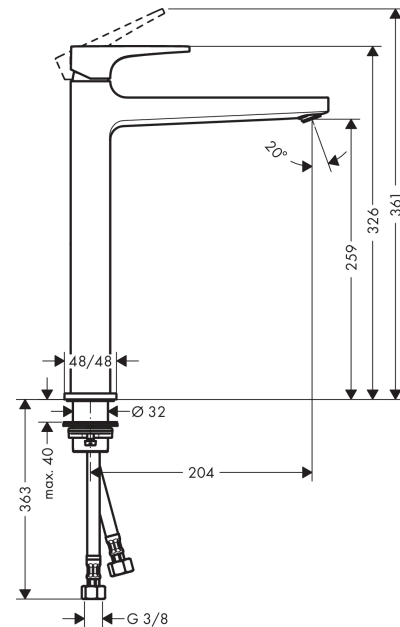

Metropol

Single lever basin mixer 260 with lever handle for wash bowls with push-open waste set

Finish: **Brushed Black Chrome** Article Number: **32512340**

Description

product features

- consists of: single lever basin mixer, waste set
- ComfortZone 260
- projection: 204 mm
- spout height: 259 mm
- spray type: normal spray
- maximum flow rate at 3 bar: 5 l/min
- ceramic cartridge
- temperature limitation adjustable
- suitable for continuous flow water heaters
- push-open waste set G 1¼
- material waste set: metal
- connection type: G ¾ connections
- connection dimension: DN15

Technology

Design awards

Product image

Scale drawing

Metropol

Single lever basin mixer 260 with lever handle for wash bowls with push-open waste set

Finish: **Brushed Black Chrome** Article Number: **32512340**

Flowchart

Metropol

Single lever basin mixer 260 with lever handle for wash bowls with push-open waste set

Finish: **Brushed Black Chrome** Article Number: **32512340**

Exploded Drawing

Year of production: >04/20

Metropol**Single lever basin mixer 260 with lever handle for wash bowls with push-open waste set**Finish: **Brushed Black Chrome** Article Number: **32512340****Spare part list**

Year of production: >04/20