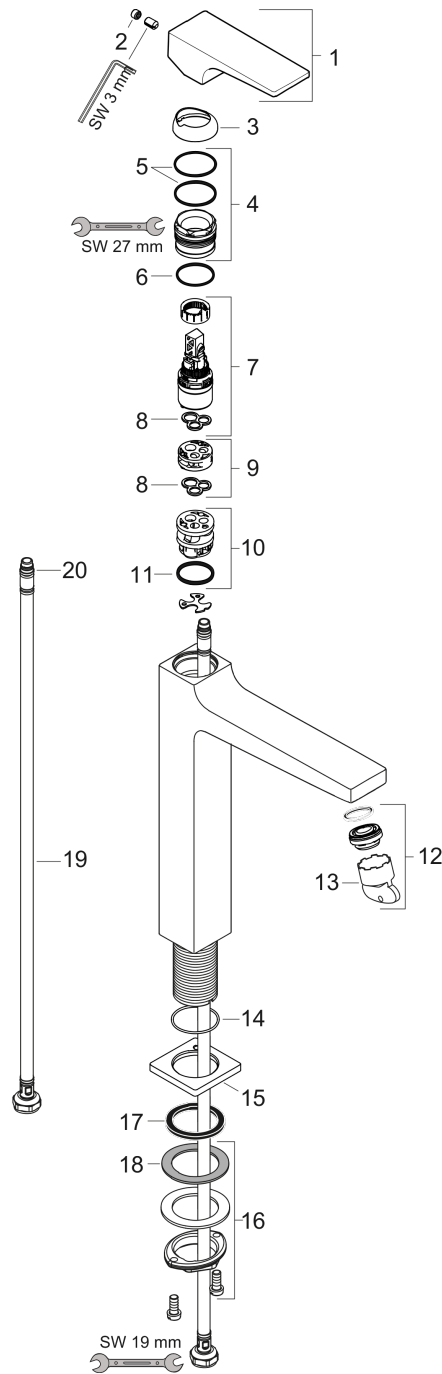

Metropol

Single lever basin mixer 260 with lever handle for wash bowls with push-open waste set

Finish: **Brushed Black Chrome** Article Number: **32512340**

Description

product features

- consists of: single lever basin mixer, waste set
- ComfortZone 260
- projection: 204 mm
- spout height: 259 mm
- spray type: normal spray
- maximum flow rate at 3 bar: 5 l/min
- ceramic cartridge
- temperature limitation adjustable
- suitable for continuous flow water heaters
- push-open waste set G 1¼
- material waste set: metal
- connection type: G ¾ connections
- connection dimension: DN15

Flowchart

Metropol

Single lever basin mixer 260 with lever handle for wash bowls with push-open waste set

Finish: **Brushed Black Chrome** Article Number: **32512340**

Exploded Drawing

Year of production: >04/20

Metropol**Single lever basin mixer 260 with lever handle for wash bowls with push-open waste set**Finish: **Brushed Black Chrome** Article Number: **32512340****Spare part list**

Year of production: >04/20

Pos.	Description	Article Number	Price	PU
1	handle	92995340	€ 108,77	1
2	screw cover	95704000	€ 3,33	1
3	flange	92625340	€ 43,44	1
4	nut	92689000	€ 22,97	1
5	O-ring 27x1,5	92527000	€ 11,66	1
6	O-ring 25x1,5	98146000	€ 3,33	1
7	cartridge, assy	97685000	€ 58,67	1
8	seal	98865000	€ 28,92	1
9	adapter for cartridge	92628000	€ 18,80	1
10	adapter for cartridge	98866000	€ 28,92	1
11	O-ring 23x2	98398000	€ 3,33	1
12	aerator M24x1 (5 l/min)	92996000	€ 28,92	1
13	service tool	95661000	€ 5,36	1
14	O-ring 32x1,5	92936000	€ 3,33	1
15	escutcheon	93048340	€ 55,34	1
16	fixing set (Ø 32)	13961000	€ 22,97	1
17	flat seal	98749000	€ 5,36	1
18	lever collar	97548000	€ 3,33	1
19	connection hose 600 mm M8x0,75 G3/8	96556000	€ 22,97	1
20	O-ring 6,6x1,6	93019000	€ 3,33	1
a	fixation extension 35 mm	13898000	€ 72,47	1