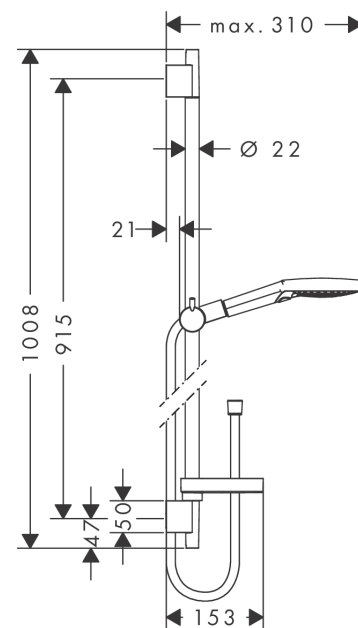

Raindance Select S
Shower set 120 3jet PowderRain with shower bar 90 cm
 Surfaces: **Chrome** Article Number: **27667000**

Description

product features

- consists of: hand shower, shower bar, shower hose, slider, soap dish
- shower head size: 125 mm
- spray type: PowderRain, Rain, Whirl
- convenient diversion via Select button
- pivot connector prevent hose from tangling
- 90° position adjustable hand shower holder, pivots left and right, up and down
- maximum flow rate at 3 bar: 11 l/min
- minimum flow pressure: 1 bar
- wall mounting: screw fastening
- wall supports of plastic
- shower bar diameter: 22 mm
- profile stand pipe: round

Technology

Product image

Scale drawing

Raindance Select S
Shower set 120 3jet PowderRain with shower bar 90 cm
Surfaces: **Chrome** Article Number: **27667000**

Flowchart

- ① WhirlAir
- ② PowderRain
- ③ Rain

The consumption was measured in combination with the appropriate fittings (thermostat/mixer/in-wall valve) to reflect actual application in practice.

Raindance Select S
Shower set 120 3jet PowderRain with shower bar 90 cm
 Surfaces: **Chrome** Article Number: **27667000**

Spare part list

Year of production: >04/18

| Pos. | Description | Article Number | Price | PU |
|------|------------------------------|----------------|-------|----|
| 1 | cover | 97709000 | - | 1 |
| 2 | wall support | 96275000 | - | 1 |
| 3 | tile-matching-disk | 97450000 | - | 1 |
| 4 | mounting set | 96179000 | - | 1 |
| 5 | support, assy | 97651000 | - | 1 |
| 6 | shelf Casetta'S | 28679000 | - | 1 |
| 7 | clips for Casetta, Ø 22 mm | 98717000 | - | 1 |
| 8 | handshower | 26014000 | - | 1 |
| 9 | filter packing | 94246000 | - | 1 |
| 10 | seal | 98058000 | - | 1 |
| 11 | shower hose Isiflex'B 1,60 m | 28276000 | - | 1 |