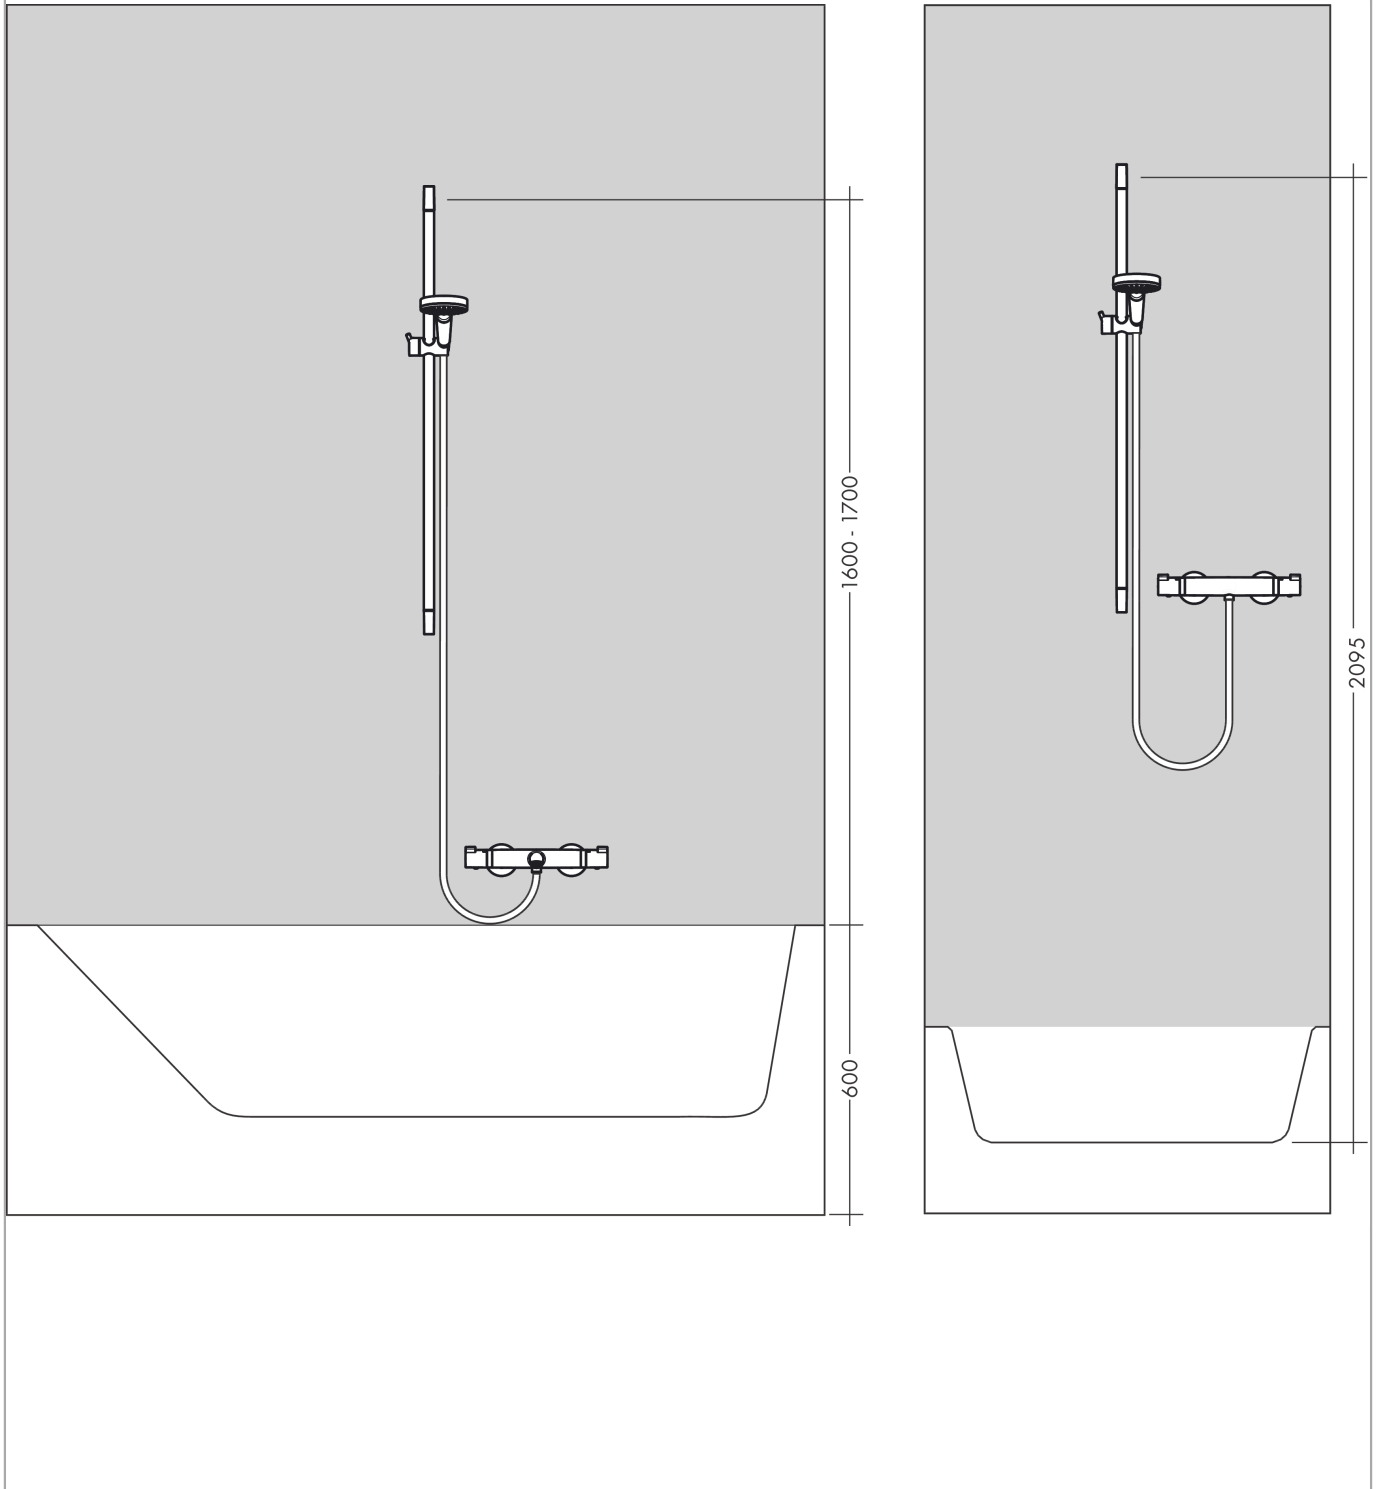

Raindance Select S
Shower set 120 3jet PowderRain with shower bar 90 cm
 Surfaces: **Chrome** Article Number: **27667000**

Description

product features

- consists of: hand shower, shower bar, shower hose, slider, soap dish
- shower head size: 125 mm
- spray type: PowderRain, Rain, Whirl
- convenient diversion via Select button
- pivot connector prevent hose from tangling
- 90° position adjustable hand shower holder, pivots left and right, up and down
- maximum flow rate at 3 bar: 11 l/min
- minimum flow pressure: 1 bar
- wall mounting: screw fastening
- wall supports of plastic
- shower bar diameter: 22 mm
- profile stand pipe: round

Technology

Product image

Scale drawing

Raindance Select S
Shower set 120 3jet PowderRain with shower bar 90 cm
Surfaces: **Chrome** Article Number: **27667000**

Flowchart

- ① WhirlAir
- ② PowderRain
- ③ Rain

The consumption was measured in combination with the appropriate fittings (thermostat/mixer/in-wall valve) to reflect actual application in practice.

Raindance Select S
Shower set 120 3jet PowderRain with shower bar 90 cm
 Surfaces: **Chrome** Article Number: **27667000**

Installation examples

Raindance Select S
Shower set 120 3jet PowderRain with shower bar 90 cm
 Surfaces: **Chrome** Article Number: **27667000**

Exploded Drawing

Year of production: >04/18

Raindance Select S
Shower set 120 3jet PowderRain with shower bar 90 cm
 Surfaces: **Chrome** Article Number: **27667000**