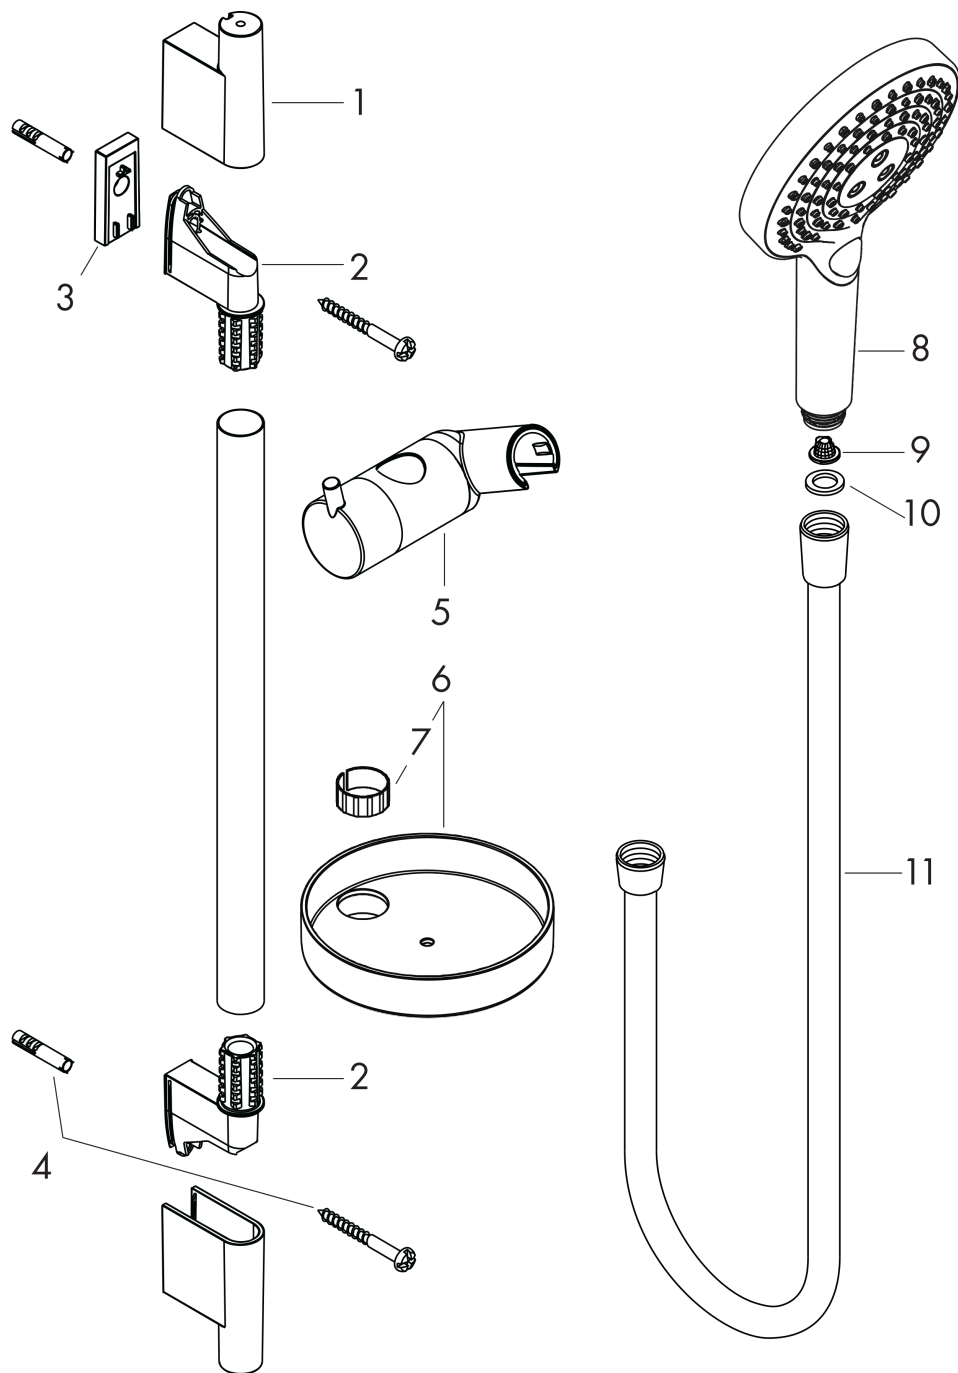

Raindance Select S
Shower set 120 3jet PowderRain with shower bar 90 cm
 Surfaces: **Chrome** Article Number: **27667000**

Description

product features

- consists of: hand shower, shower bar, shower hose, slider, soap dish
- shower head size: 125 mm
- spray type: PowderRain, Rain, Whirl
- convenient diversion via Select button
- pivot connector prevent hose from tangling
- 90° position adjustable hand shower holder, pivots left and right, up and down
- maximum flow rate at 3 bar: 11 l/min
- minimum flow pressure: 1 bar
- wall mounting: screw fastening
- wall supports of plastic
- shower bar diameter: 22 mm
- profile stand pipe: round

The consumption was measured in combination with the appropriate fittings (thermostat/mixer/in-wall valve) to reflect actual application in practice.

Raindance Select S
Shower set 120 3jet PowderRain with shower bar 90 cm
 Surfaces: **Chrome** Article Number: **27667000**

Installation examples

Raindance Select S
Shower set 120 3jet PowderRain with shower bar 90 cm
 Surfaces: **Chrome** Article Number: **27667000**

Exploded Drawing

Year of production: >04/18

Raindance Select S
Shower set 120 3jet PowderRain with shower bar 90 cm
 Surfaces: **Chrome** Article Number: **27667000**

Spare part list

Year of production: >04/18

| Pos. | Description | Article Number | Price | PU |
|------|------------------------------|----------------|-------|----|
| 1 | cover | 97709000 | - | 1 |
| 2 | wall support | 96275000 | - | 1 |
| 3 | tile-matching-disk | 97450000 | - | 1 |
| 4 | mounting set | 96179000 | - | 1 |
| 5 | support, assy | 97651000 | - | 1 |
| 6 | shelf Casetta'S | 28679000 | - | 1 |
| 7 | clips for Casetta, Ø 22 mm | 98717000 | - | 1 |
| 8 | handshower | 26014000 | - | 1 |
| 9 | filter packing | 94246000 | - | 1 |
| 10 | seal | 98058000 | - | 1 |
| 11 | shower hose Isiflex'B 1,60 m | 28276000 | - | 1 |