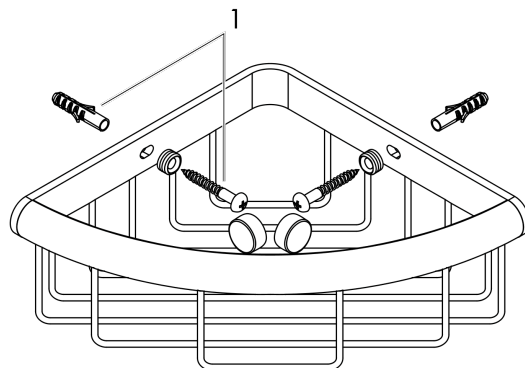

**Logis Universal
Corner basket**

Surfaces: **Chrome** Article Number: **41710000**

Description

product features

- can be used additional as a shelf
- material: brass
- wall-mounted
- material holder: metal

Product image

Scale drawing

**Logis Universal
Corner basket**

Surfaces: **Chrome** Article Number: **41710000**

Exploded Drawing

Year of production: >04/18

**Logis Universal
Corner basket**

Surfaces: **Chrome** Article Number: **41710000**

Spare part list

Year of production: >04/18

Pos.	Description	Article Number	Price	PU
1	mounting set	40915000	-	1