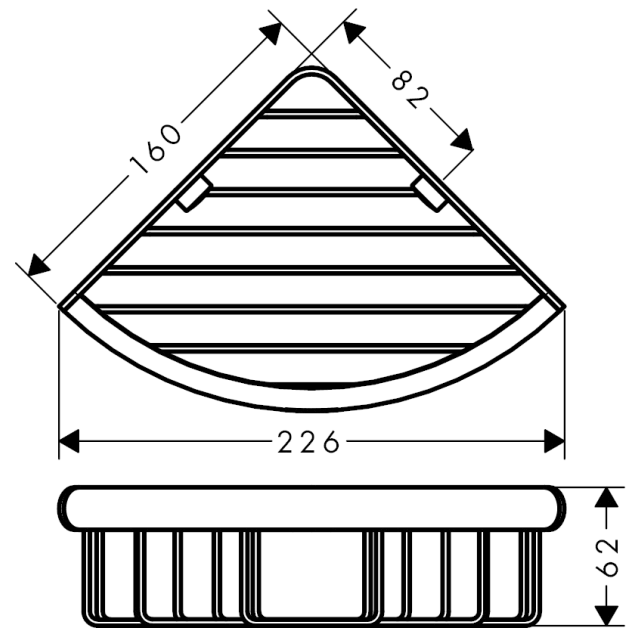

**Logis Universal
Corner basket**

Surfaces: **Chrome** Article Number: **41710000**

Description

product features

- can be used additional as a shelf
- material: brass
- wall-mounted
- material holder: metal

Product image

Scale drawing

**Logis Universal
Corner basket**

Surfaces: **Chrome** Article Number: **41710000**

Exploded Drawing

Year of production: >04/18

**Logis Universal
Corner basket**

Surfaces: **Chrome** Article Number: **41710000**

Spare part list

Year of production: >04/18

Pos.	Description	Article Number	Price	PU
1	mounting set	40915000	-	1