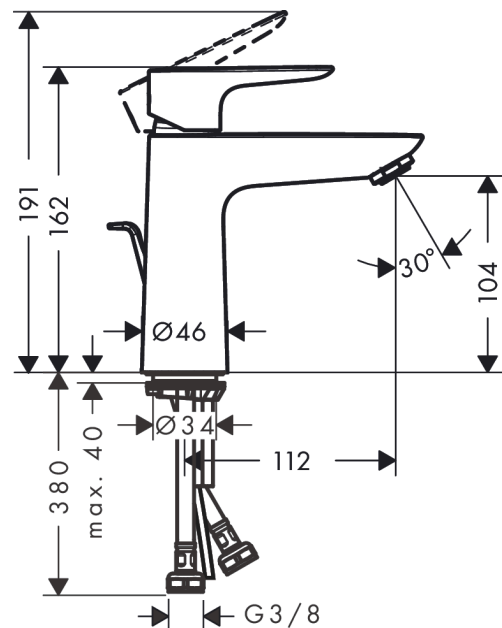

Talis E

Single lever basin mixer 110 with pop-up waste set

Surfaces: **Brushed Bronze** Article Number: **71710140**

Description

product features

- consists of: single lever basin mixer, waste set
- ComfortZone 110
- projection 112 mm
- normal spray
- flow rate at 3 bar: 5 l/min
- ceramic cartridge
- temperature limitation adjustable
- suitable for continuous flow water heaters
- pop-up waste set G 1¼
- material waste set: metal
- connection type: G ¾ connections
- connection dimension: DN15

Technology

Product image

Scale drawing

Flowchart