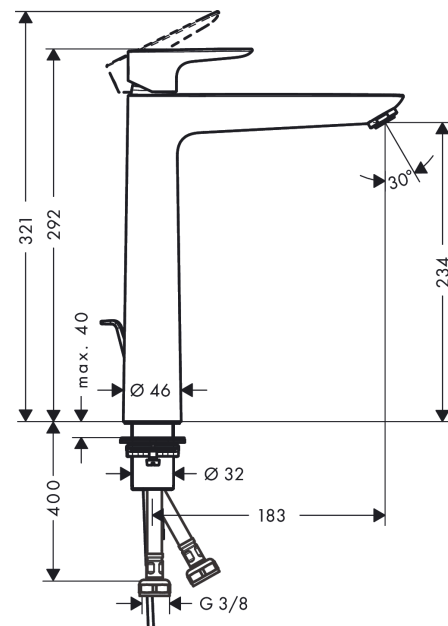

Talis E
Single lever basin mixer 240 with pop-up waste set
 Surfaces: **Matt Black** Article Number: **71716670**

Description

product features

- consists of: single lever basin mixer, waste set
- ComfortZone 240
- projection: 183 mm
- spray type: normal spray
- maximum flow rate at 3 bar: 5 l/min
- ceramic cartridge
- temperature limitation adjustable
- suitable for continuous flow water heaters
- pop-up waste set G 1¼
- material waste set: metal
- connection type: G ¾ connections
- connection dimension: DN15

Technology

Design awards

Product image

Scale drawing

Flowchart

Talis E
Single lever basin mixer 240 with pop-up waste set
 Surfaces: **Matt Black** Article Number: **71716670**

Exploded Drawing

Year of production: >07/19

Talis E
Single lever basin mixer 240 with pop-up waste set
 Surfaces: **Matt Black** Article Number: **71716670**

Spare part list

Year of production: >07/19

Pos.	Description	Article Number	Price	PU
1	handle	92687670	-	1
2	screw cover	95704000	-	1
3	flange	92625670	-	1
4	nut	92689000	-	1
5	O-ring 25x1,5	98146000	-	1
6	O-ring 27x1,5	92527000	-	1
7	cartridge, assy	97685000	-	1
8	seal	98865000	-	1
9	adapter for cartridge	92628000	-	1
10	adapter for cartridge	98866000	-	1
11	O-ring 23x2	98398000	-	1
12	aerator M24x1 (5 l/min)	13185670	-	1
13	flat seal	98749000	-	1
14	fixing set (Ø 32)	13961000	-	1
15	lever collar	97548000	-	1
16	connection hose 600 mm M8x0,75 G3/8	96556000	-	1
17	O-ring 7x1,5	98422000	-	1
18	pull rod	96657000	-	1
19	sealing set	95581000	-	1
a	pop up waste	94139670	-	1
b	fixation extension 35 mm	13898000	-	1