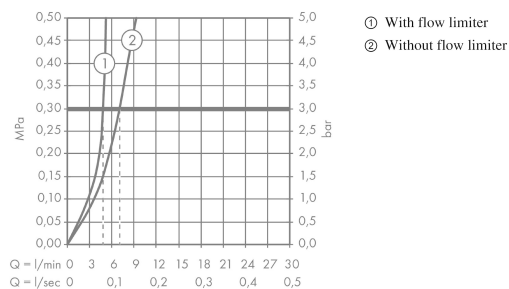

Talis E
Single lever basin mixer 240 with pop-up waste set
 Surfaces: **Matt Black** Article Number: **71716670**

Description

product features

- consists of: single lever basin mixer, waste set
- ComfortZone 240
- projection: 183 mm
- spray type: normal spray
- maximum flow rate at 3 bar: 5 l/min
- ceramic cartridge
- temperature limitation adjustable
- suitable for continuous flow water heaters
- pop-up waste set G 1¼
- material waste set: metal
- connection type: G ¾ connections
- connection dimension: DN15

Technology

Design awards

Product image

Scale drawing

Flowchart

Talis E
Single lever basin mixer 240 with pop-up waste set
 Surfaces: **Matt Black** Article Number: **71716670**

Exploded Drawing

Year of production: >07/19