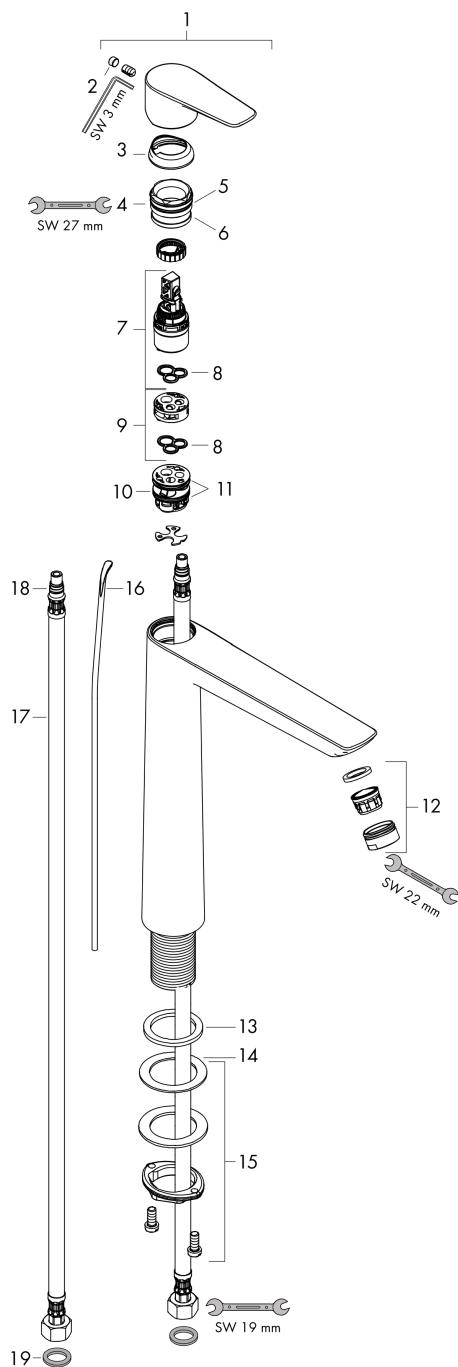

Talis E
Single lever basin mixer 240 with pop-up waste set
 Surfaces: **Matt Black** Article Number: **71716670**

Description

product features

- consists of: single lever basin mixer, waste set
- ComfortZone 240
- projection: 183 mm
- spray type: normal spray
- maximum flow rate at 3 bar: 5 l/min
- ceramic cartridge
- temperature limitation adjustable
- suitable for continuous flow water heaters
- pop-up waste set G 1¼
- material waste set: metal
- connection type: G ¾ connections
- connection dimension: DN15

Technology

Design awards

Product image

Scale drawing

Flowchart

Talis E
Single lever basin mixer 240 with pop-up waste set
 Surfaces: **Matt Black** Article Number: **71716670**

Exploded Drawing

Year of production: >07/19

Talis E
Single lever basin mixer 240 with pop-up waste set
 Surfaces: **Matt Black** Article Number: **71716670**

Spare part list

Year of production: >07/19

Pos.	Description	Article Number	Price	PU
1	handle	92687670	-	1
2	screw cover	95704000	-	1
3	flange	92625670	-	1
4	nut	92689000	-	1
5	O-ring 25x1,5	98146000	-	1
6	O-ring 27x1,5	92527000	-	1
7	cartridge, assy	97685000	-	1
8	seal	98865000	-	1
9	adapter for cartridge	92628000	-	1
10	adapter for cartridge	98866000	-	1
11	O-ring 23x2	98398000	-	1
12	aerator M24x1 (5 l/min)	13185670	-	1
13	flat seal	98749000	-	1
14	fixing set (Ø 32)	13961000	-	1
15	lever collar	97548000	-	1
16	connection hose 600 mm M8x0,75 G3/8	96556000	-	1
17	O-ring 7x1,5	98422000	-	1
18	pull rod	96657000	-	1
19	sealing set	95581000	-	1
a	pop up waste	94139670	-	1
b	fixation extension 35 mm	13898000	-	1