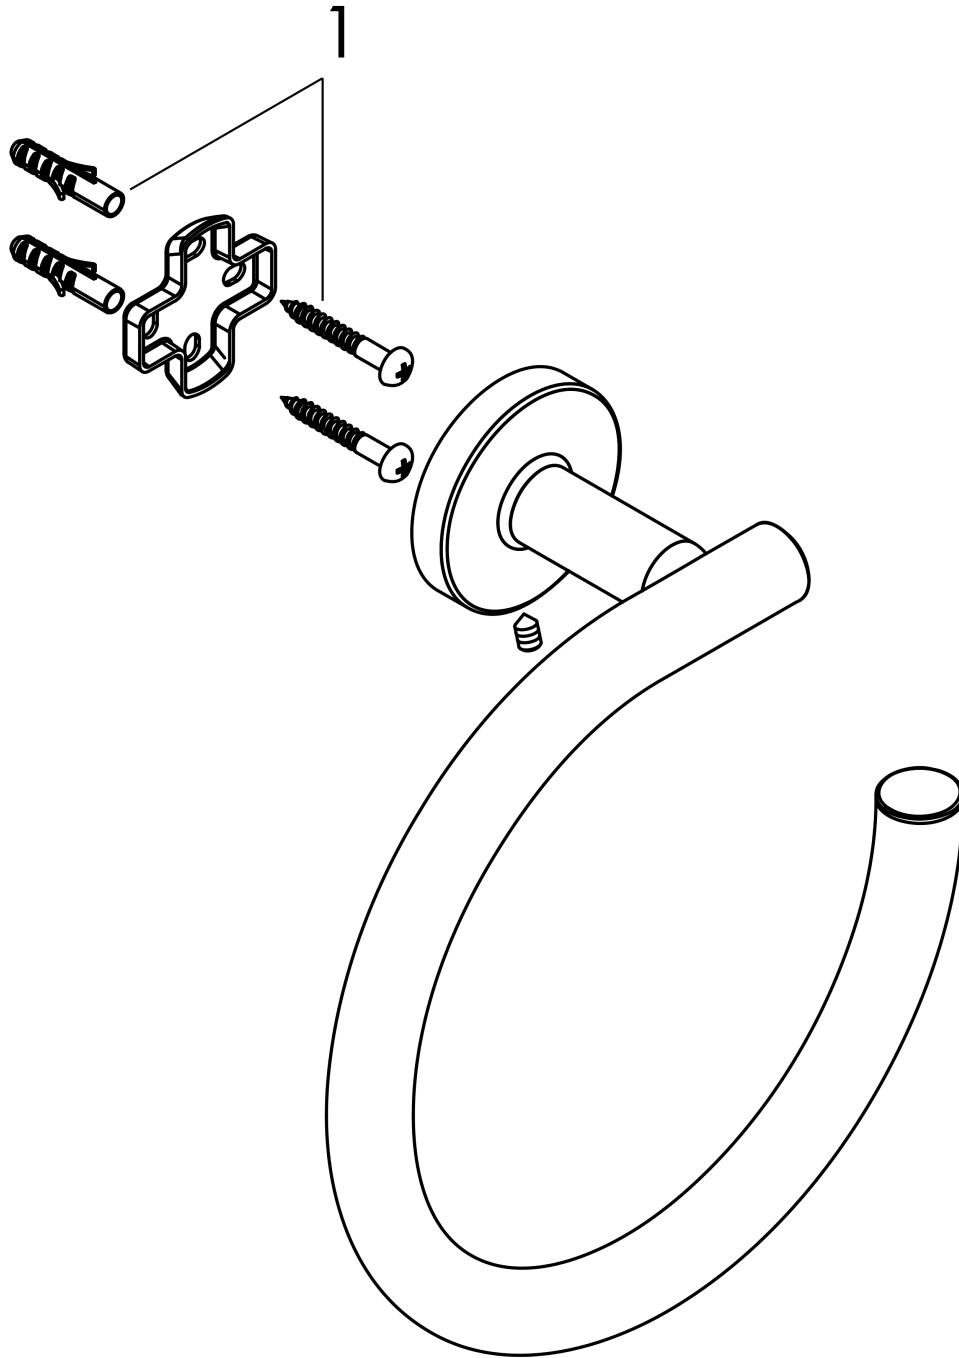

**Logis Universal
Towel ring**

Surfaces: **Chrome** Article Number: **41724000**

Description

product features

- number of towel bars: 1.0 ST
- material holder: metal
- material: brass
- wall-mounted
- wall-mounted

Product image

Scale drawing

Logis Universal
Towel ring
Surfaces: **Chrome** Article Number: **41724000**

Exploded Drawing

Year of production: >04/18

Logis Universal
Towel ring
 Surfaces: **Chrome** Article Number: **41724000**

Spare part list

Year of production: >04/18

Pos.	Description	Article Number	Price	PU
1	mounting set	40915000	-	1