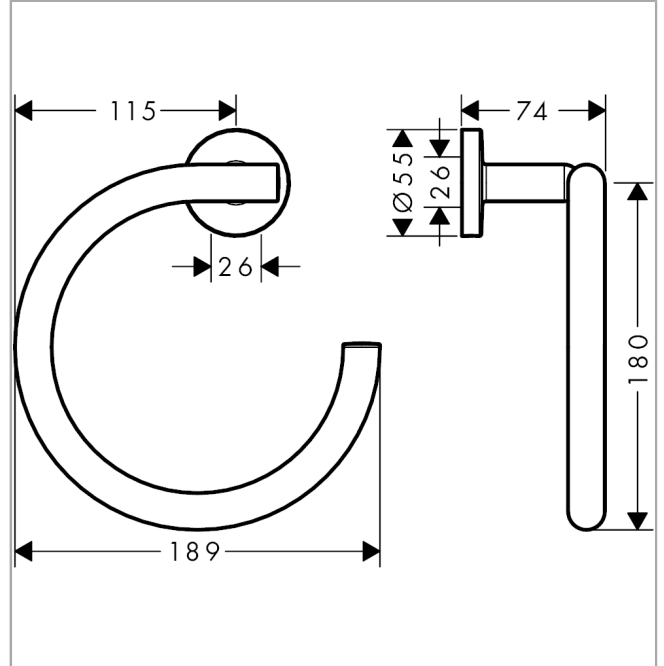

**Logis Universal
Towel ring**

Surfaces: **Chrome** Article Number: **41724000**

Description

product features

- number of towel bars: 1.0 ST
- material holder: metal
- material: brass
- wall-mounted
- wall-mounted

Product image

Scale drawing

Logis Universal
Towel ring
Surfaces: **Chrome** Article Number: **41724000**

Exploded Drawing

Year of production: >04/18

Logis Universal
Towel ring
 Surfaces: **Chrome** Article Number: **41724000**

Spare part list

Year of production: >04/18

Pos.	Description	Article Number	Price	PU
1	mounting set	40915000	-	1