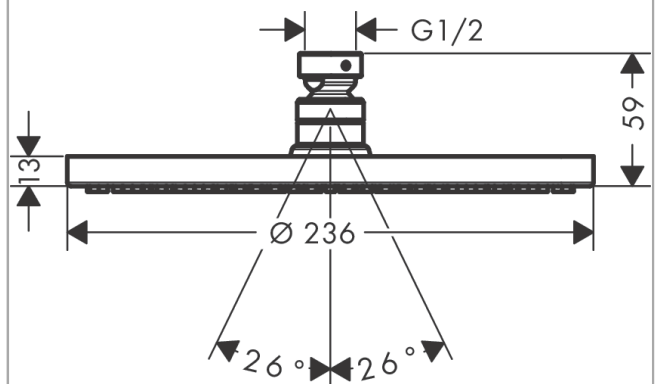

Raindance S

Overhead shower 240 1jet PowderRain

Surfaces: **Chrome** Article Number: **27623000**

Description

product features

- shower head size: 240 mm
- spray type: PowderRain
- ball-joint: overhead shower angle adjustable
- material spray disc: metal
- maximum flow rate at 3 bar: 18 l/min
- flow rate PowderRain spray (at 0.3 bar): 18 l/min
- minimum flow pressure: 1 bar
- spray disc removable for cleaning
- installation: ceiling or wall
- connection thread G ½
- connection dimension: DN15

Technology

Product image

Scale drawing

Flowchart

The consumption was measured in combination with the appropriate fittings (thermostat/mixer/ in-wall valve) to reflect actual application in practice.

Raindance S
Overhead shower 240 1jet PowderRain
Surfaces: **Chrome** Article Number: **27623000**

Exploded Drawing

Year of production: >04/18

Raindance S
Overhead shower 240 1jet PowderRain
 Surfaces: **Chrome** Article Number: **27623000**

Spare part list

Year of production: >04/18

Pos.	Description	Article Number	Price	PU
1	filter insert	97708000	-	1
2	ball joint	98941000	-	1
3	lock washer	98942000	-	1
4	nut	97958000	-	1
5	lever collar	97536000	-	1
6	seal	97606000	-	1
7	screw	95796000	-	1
8	O-ring 7x2	98419000	-	1