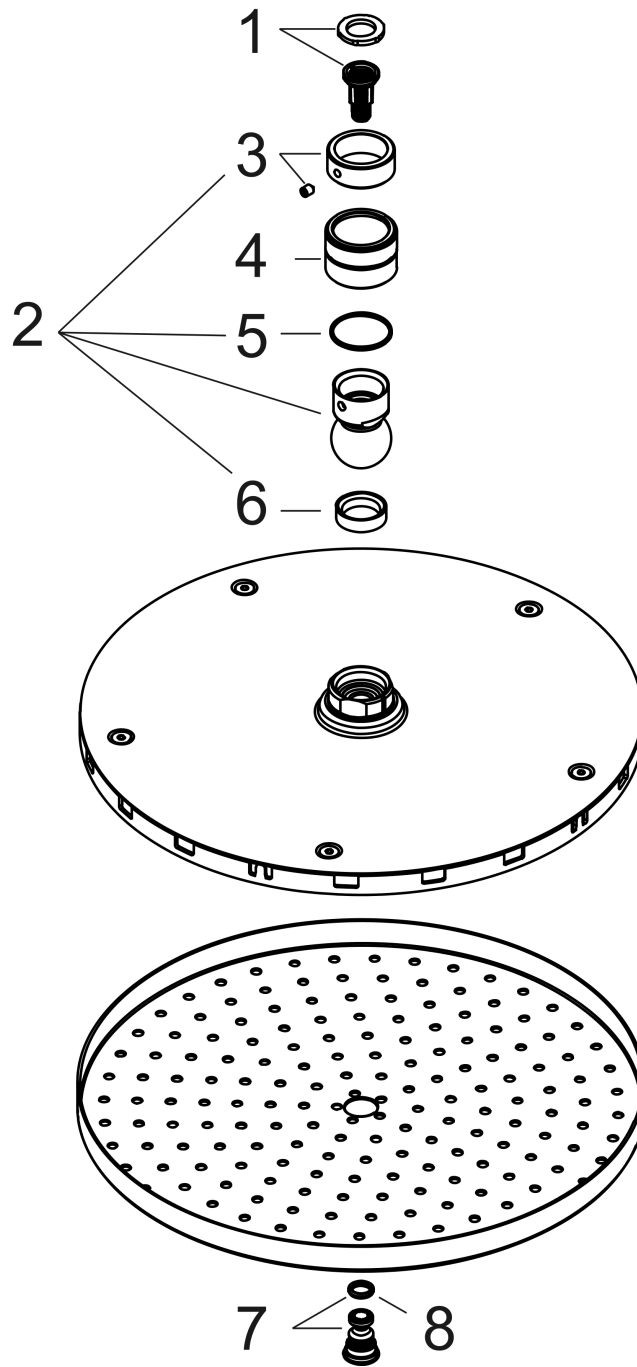

Raindance S

Overhead shower 240 1jet PowderRain

Surfaces: **Chrome** Article Number: **27623000**

Description

product features

- shower head size: 240 mm
- spray type: PowderRain
- ball-joint: overhead shower angle adjustable
- material spray disc: metal
- maximum flow rate at 3 bar: 18 l/min
- flow rate PowderRain spray (at 0.3 bar): 18 l/min
- minimum flow pressure: 1 bar
- spray disc removable for cleaning
- installation: ceiling or wall
- connection thread G ½
- connection dimension: DN15

Technology

Product image

Scale drawing

Flowchart

The consumption was measured in combination with the appropriate fittings (thermostat/mixer/ in-wall valve) to reflect actual application in practice.

Raindance S
Overhead shower 240 1jet PowderRain
Surfaces: **Chrome** Article Number: **27623000**

Exploded Drawing

Year of production: >04/18

Raindance S
Overhead shower 240 1jet PowderRain
 Surfaces: **Chrome** Article Number: **27623000**

Spare part list

Year of production: >04/18

Pos.	Description	Article Number	Price	PU
1	filter insert	97708000	-	1
2	ball joint	98941000	-	1
3	lock washer	98942000	-	1
4	nut	97958000	-	1
5	lever collar	97536000	-	1
6	seal	97606000	-	1
7	screw	95796000	-	1
8	O-ring 7x2	98419000	-	1