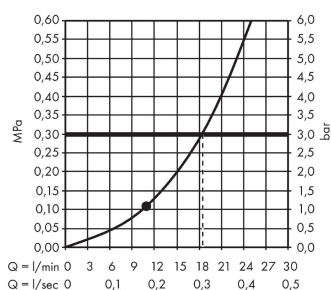

Raindance S

Overhead shower 240 1jet PowderRain

Surfaces: **Chrome** Article Number: **27623000**

Description

product features

- shower head size: 240 mm
- spray type: PowderRain
- ball-joint: overhead shower angle adjustable
- material spray disc: metal
- maximum flow rate at 3 bar: 18 l/min
- flow rate PowderRain spray (at 0.3 bar): 18 l/min
- minimum flow pressure: 1 bar
- spray disc removable for cleaning
- installation: ceiling or wall
- connection thread G ½
- connection dimension: DN15

Technology

Product image

Scale drawing

Flowchart

The consumption was measured in combination with the appropriate fittings (thermostat/mixer/ in-wall valve) to reflect actual application in practice.

Raindance S
Overhead shower 240 1jet PowderRain
Surfaces: **Chrome** Article Number: **27623000**