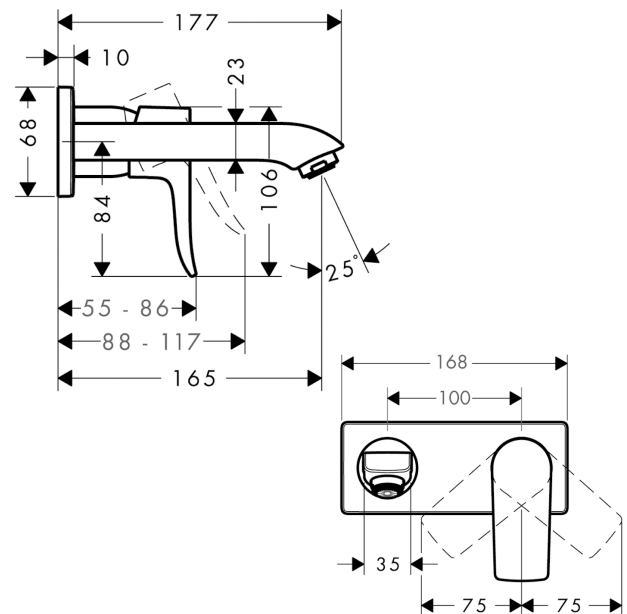

Metris

Single lever basin mixer for concealed installation wall-mounted with spout 16.5 cm

Surfaces: **Chrome** Article Number: **31085000**

Description

product features

- consists of: single lever basin mixer for concealed installation wall-mounted, waste set
- projection 165 mm
- normal spray
- flow rate at 3 bar: 5 l/min
- ceramic cartridge
- temperature limitation adjustable
- non-closing waste set
- material waste set: metal
- connection type: basic set
- connection dimension: DN15
- handle can be positioned on the right or left, depends on the basic set installation

Technology

Product image

Scale drawing

Flowchart

Metris

Single lever basin mixer for concealed installation wall-mounted with spout 16.5 cm

Surfaces: **Chrome** Article Number: **31085000**

Installation examples