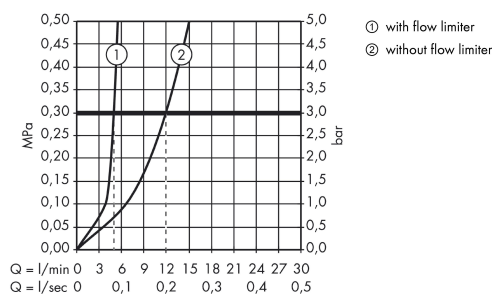

Metris

Single lever basin mixer for concealed installation wall-mounted with spout 16.5 cm

Surfaces: **Chrome** Article Number: **31085000**

Description

product features

- consists of: single lever basin mixer for concealed installation wall-mounted, waste set
- projection 165 mm
- normal spray
- flow rate at 3 bar: 5 l/min
- ceramic cartridge
- temperature limitation adjustable
- non-closing waste set
- material waste set: metal
- connection type: basic set
- connection dimension: DN15
- handle can be positioned on the right or left, depends on the basic set installation

Technology

Product image

Scale drawing

Flowchart

Metris

Single lever basin mixer for concealed installation wall-mounted with spout 16.5 cm

Surfaces: **Chrome** Article Number: **31085000**

Installation examples