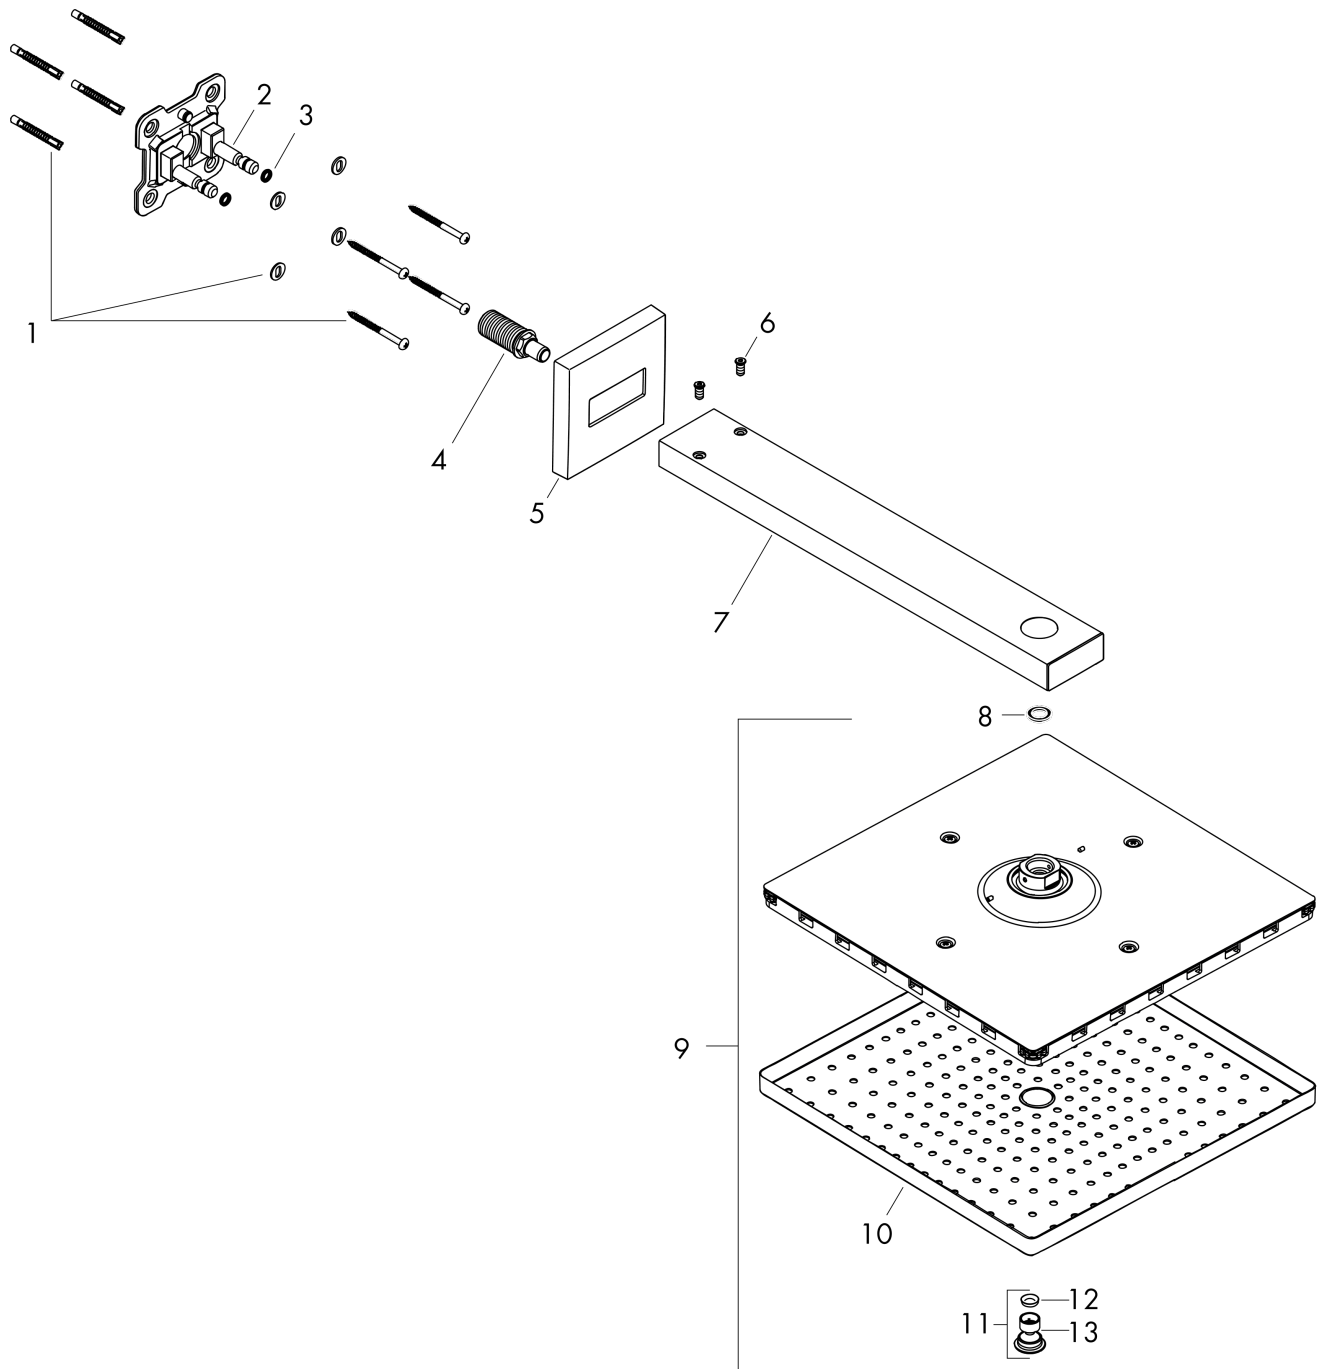

Raindance E

Overhead shower 300 1jet with shower arm

Surfaces: **Matt Black** Article Number: **26238670**

Description

product features

- consists of: overhead shower, shower arm
- shower head size: 300 x 300 mm
- spray type: RainAir
- ball-joint: overhead shower angle adjustable
- material spray disc: metal
- shower arm length 390 mm
- maximum flow rate at 3 bar: 17 l/min
- flow rate RainAir spray (at 3 bar): 17 l/min
- minimum flow pressure: 1,6 bar
- spray disc removable for cleaning
- installation: wall
- connection thread G ½
- connection dimension: DN15

Technology

Design awards

reddot winner 2020

reddot winner 2021

Product image

Scale drawing

Raindance E
Overhead shower 300 1jet with shower arm
 Surfaces: **Matt Black** Article Number: **26238670**

Flowchart

The consumption was measured in combination with the appropriate fittings (thermostat/mixer/in-wall valve) to reflect actual application in practice.

Raindance E
Overhead shower 300 1jet with shower arm
 Surfaces: **Matt Black** Article Number: **26238670**

Exploded Drawing

Year of production: >07/19

Raindance E**Overhead shower 300 1jet with shower arm**Surfaces: **Matt Black** Article Number: **26238670****Spare part list**

Year of production: >07/19

Pos.	Description	Article Number	Price	PU
1	mounting set	96179000	-	1
2	wall flange	93441000	-	1
3	O-ring 6x2	98458000	-	1
4	connecting thread	93416000	-	1
5	escutcheon	93126670	-	1
6	screw	93431000	-	1
7	shower arm	93221670	-	1
8	seal	98058000	-	1
9	head shower	93230670	-	1
10	spray body	94580670	-	1
11	air jet	93127670	-	1
12	filter	93128000	-	1
13	O-ring 15x2	98163000	-	1