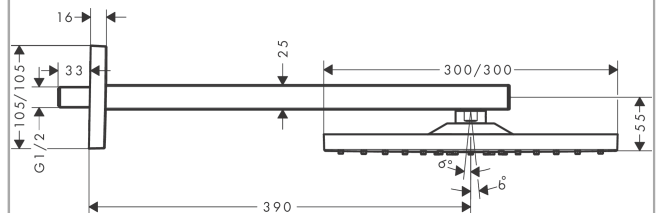

Raindance E

Overhead shower 300 1jet with shower arm

Surfaces: **Matt Black** Article Number: **26238670**

Description

product features

- consists of: overhead shower, shower arm
- shower head size: 300 x 300 mm
- spray type: RainAir
- ball-joint: overhead shower angle adjustable
- material spray disc: metal
- shower arm length 390 mm
- maximum flow rate at 3 bar: 17 l/min
- flow rate RainAir spray (at 3 bar): 17 l/min
- minimum flow pressure: 1,6 bar
- spray disc removable for cleaning
- installation: wall
- connection thread G ½
- connection dimension: DN15

Technology

Design awards

reddot winner 2020

reddot winner 2021

Product image

Scale drawing

Raindance E
Overhead shower 300 1jet with shower arm
 Surfaces: **Matt Black** Article Number: **26238670**

Flowchart

The consumption was measured in combination with the appropriate fittings (thermostat/mixer/in-wall valve) to reflect actual application in practice.

Raindance E
Overhead shower 300 1jet with shower arm
 Surfaces: **Matt Black** Article Number: **26238670**

Exploded Drawing

Year of production: >07/19

Raindance E**Overhead shower 300 1jet with shower arm**Surfaces: **Matt Black** Article Number: **26238670****Spare part list**

Year of production: >07/19

Pos.	Description	Article Number	Price	PU
1	mounting set	96179000	-	1
2	wall flange	93441000	-	1
3	O-ring 6x2	98458000	-	1
4	connecting thread	93416000	-	1
5	escutcheon	93126670	-	1
6	screw	93431000	-	1
7	shower arm	93221670	-	1
8	seal	98058000	-	1
9	head shower	93230670	-	1
10	spray body	94580670	-	1
11	air jet	93127670	-	1
12	filter	93128000	-	1
13	O-ring 15x2	98163000	-	1