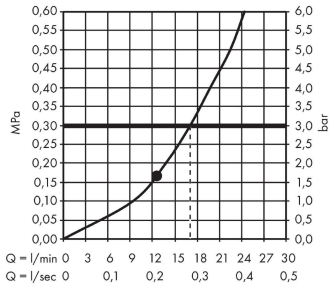

Raindance E

Overhead shower 300 1jet with shower arm

Surfaces: **Matt Black** Article Number: **26238670**

Description

product features

- consists of: overhead shower, shower arm
- shower head size: 300 x 300 mm
- spray type: RainAir
- ball-joint: overhead shower angle adjustable
- material spray disc: metal
- shower arm length 390 mm
- maximum flow rate at 3 bar: 17 l/min
- flow rate RainAir spray (at 3 bar): 17 l/min
- minimum flow pressure: 1,6 bar
- spray disc removable for cleaning
- installation: wall
- connection thread G ½
- connection dimension: DN15

Technology

Design awards

reddot winner 2020

reddot winner 2021

Product image

Scale drawing

Raindance E
Overhead shower 300 1jet with shower arm
 Surfaces: **Matt Black** Article Number: **26238670**

Flowchart