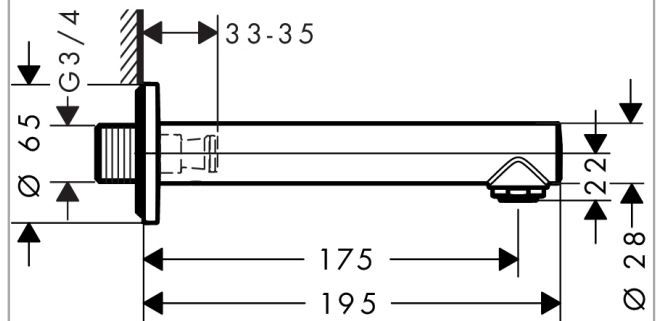

Talis S

Bath spout

Surfaces: **Chrome** Article Number: **72410000**

Description

product features

- 1 function
- connection type: G 3/4
- with silencer
- with escutcheon
- projection 175 mm
- wall-mounted
- maximum flow rate at 3 bar: 21,5 l/min
- connection dimension: DN20
- spray type: normal spray

Technology

Product image

Scale drawing

Flowchart

The consumption was measured in combination with the appropriate fittings (thermostat/mixer/ in-wall valve) to reflect actual application in practice.

Talis S
 Bath spout
 Surfaces: **Chrome** Article Number: **72410000**

Exploded Drawing

Year of production: >10/15

Talis S
Bath spout
 Surfaces: **Chrome** Article Number: **72410000**

Spare part list

Year of production: >10/15

Pos.	Description	Article Number	Price	PU
1	aerator M24x1 (30 l/min)	96512000	-	1
2	connecting thread G $\frac{3}{4}$	92504000	-	1
3	O-ring 13x2	98128000	-	1
4	escutcheon Ø 65 mm	92754000	-	1
5	seal	97530000	-	1