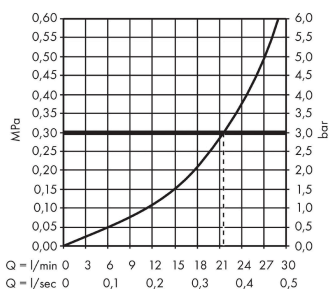

Talis S

Bath spout

Surfaces: **Chrome** Article Number: **72410000**

Description

product features

- 1 function
- connection type: G 3/4
- with silencer
- with escutcheon
- projection 175 mm
- wall-mounted
- maximum flow rate at 3 bar: 21,5 l/min
- connection dimension: DN20
- spray type: normal spray

Technology

Product image

Scale drawing

Flowchart

The consumption was measured in combination with the appropriate fittings (thermostat/mixer/ in-wall valve) to reflect actual application in practice.

Talis S
 Bath spout
 Surfaces: **Chrome** Article Number: **72410000**

Exploded Drawing

Year of production: >10/15

Talis S
Bath spout
 Surfaces: **Chrome** Article Number: **72410000**

Spare part list

Year of production: >10/15

Pos.	Description	Article Number	Price	PU
1	aerator M24x1 (30 l/min)	96512000	-	1
2	connecting thread G $\frac{3}{4}$	92504000	-	1
3	O-ring 13x2	98128000	-	1
4	escutcheon Ø 65 mm	92754000	-	1
5	seal	97530000	-	1