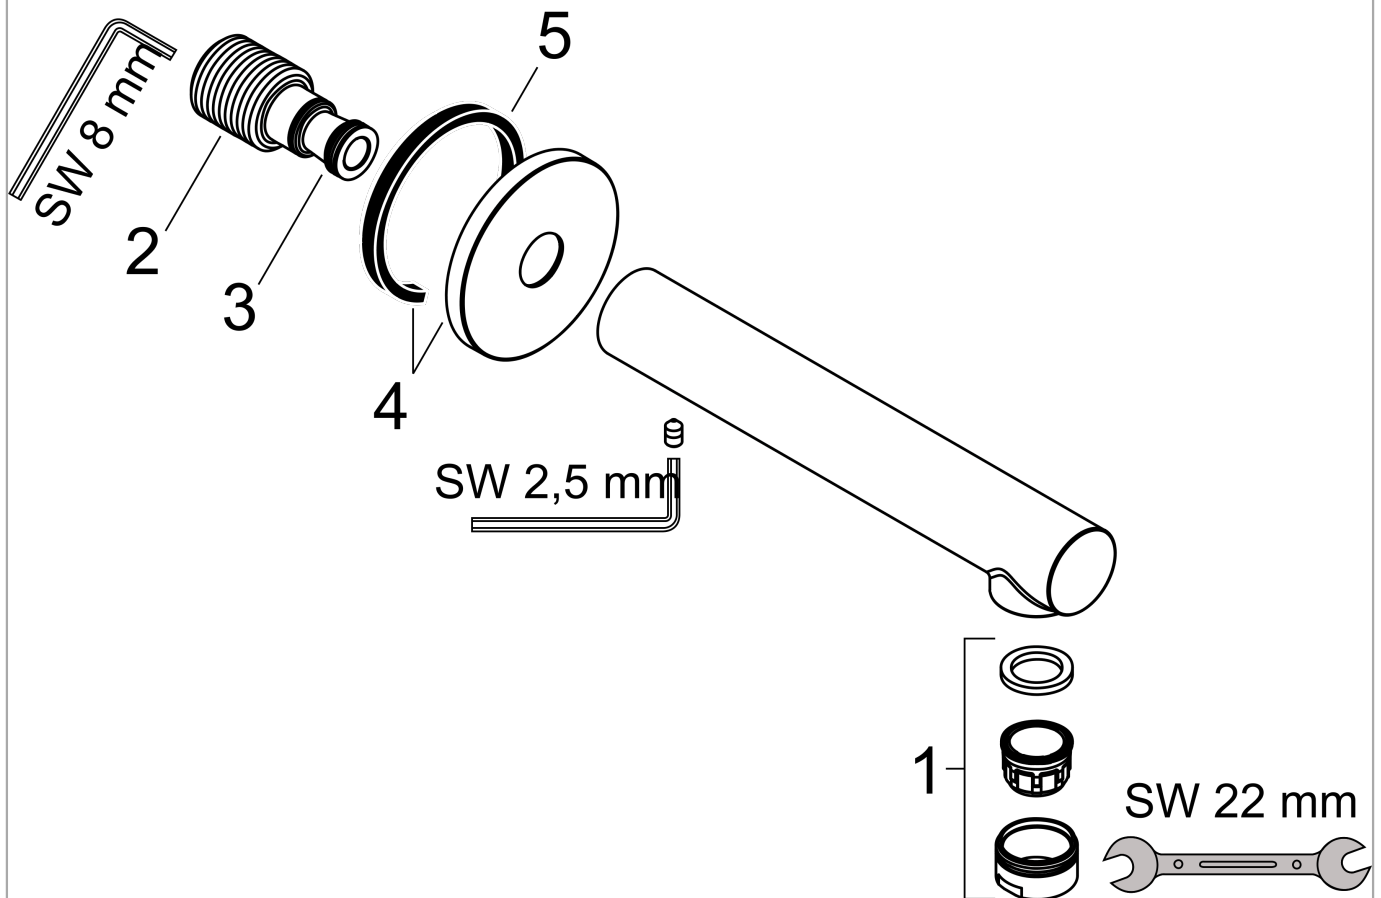

Talis S

Bath spout

Surfaces: **Chrome** Article Number: **72410000**

Description

product features

- 1 function
- connection type: G 3/4
- with silencer
- with escutcheon
- projection 175 mm
- wall-mounted
- maximum flow rate at 3 bar: 21,5 l/min
- connection dimension: DN20
- spray type: normal spray

Technology

Product image

Scale drawing

Flowchart

The consumption was measured in combination with the appropriate fittings (thermostat/mixer/ in-wall valve) to reflect actual application in practice.

Talis S
 Bath spout
 Surfaces: **Chrome** Article Number: **72410000**

Exploded Drawing

Year of production: >10/15

Talis S
Bath spout
 Surfaces: **Chrome** Article Number: **72410000**

Spare part list

Year of production: >10/15

Pos.	Description	Article Number	Price	PU
1	aerator M24x1 (30 l/min)	96512000	-	1
2	connecting thread G $\frac{3}{4}$	92504000	-	1
3	O-ring 13x2	98128000	-	1
4	escutcheon Ø 65 mm	92754000	-	1
5	seal	97530000	-	1