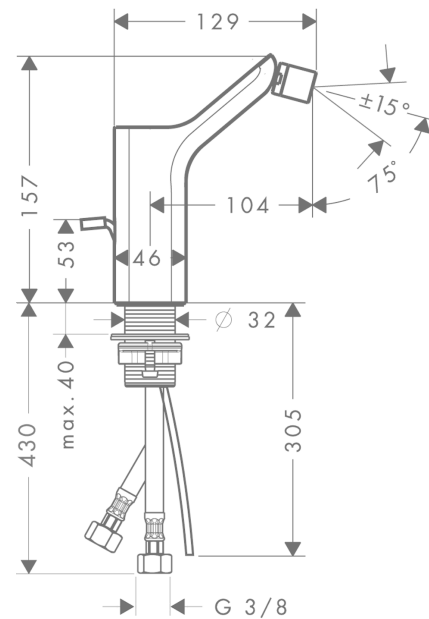

AXOR Urquiola
Single lever bidet mixer with pop-up waste set
 Surfaces: **Chrome** Article Number: **11220000**

Description

product features

- consists of: single lever bidet mixer, waste set
- projection 104 mm
- ball-pivot joint
- laminar spray
- flow rate at 3 bar: 7.2 l/min
- ceramic cartridge
- temperature limitation adjustable
- suitable for continuous flow water heaters
- pop-up waste set G 1¼
- connection dimension: DN15

Product image

Scale drawing

Flowchart