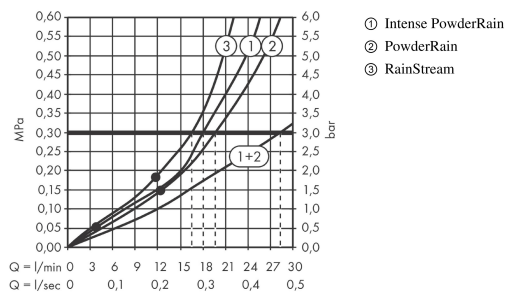

Rainfinity
Overhead shower 360 3jet with wall connector
 Surfaces: **Chrome** Article Number: **26234000**

Description

product features

- consists of: overhead shower, wall connector
- projection 381 mm
- spray type: PowderRain, Intense PowderRain, RainStream
- middle spray disc: 205 mm
- shower head size: 360 mm
- shower arm vertically inclinable by 10-30°
- maximum flow rate at 3 bar: 28.1 l/min
- flow rate RainStream spray (at 3 bar): 16 l/min
- flow rate Intense PowderRain (at 3bar): 18 l/min
- flow rate PowderRain spray (at 0.3 MPa): 20 l/min
- the 3 spray zones must be controlled via 3 valves or a diverter valve with 3 outlets
- spray disc surface: graphite
- material spray disc: aluminium
- overhead shower removable for cleaning
- frame: metal
- installation: wall-mounted - for installation on iBox
- connection dimension: DN15

Technology

Design awards

Product image

Scale drawing

Rainfinity
Overhead shower 360 3jet with wall connector
 Surfaces: **Chrome** Article Number: **26234000**

Flowchart

The consumption was measured in combination with the appropriate fittings (thermostat/mixer/in-wall valve) to reflect actual application in practice.