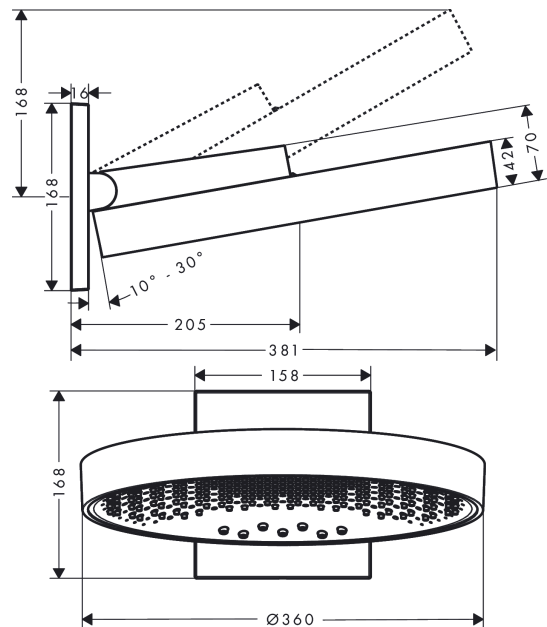

Rainfinity
Overhead shower 360 3jet with wall connector
 Surfaces: **Chrome** Article Number: **26234000**

Description

product features

- consists of: overhead shower, wall connector
- projection 381 mm
- spray type: PowderRain, Intense PowderRain, RainStream
- middle spray disc: 205 mm
- shower head size: 360 mm
- shower arm vertically inclinable by 10-30°
- maximum flow rate at 3 bar: 28.1 l/min
- flow rate RainStream spray (at 3 bar): 16 l/min
- flow rate Intense PowderRain (at 3bar): 18 l/min
- flow rate PowderRain spray (at 0.3 MPa): 20 l/min
- the 3 spray zones must be controlled via 3 valves or a diverter valve with 3 outlets
- spray disc surface: graphite
- material spray disc: aluminium
- overhead shower removable for cleaning
- frame: metal
- installation: wall-mounted - for installation on iBox
- connection dimension: DN15

Technology

Design awards

Product image

Scale drawing

Rainfinity
Overhead shower 360 3jet with wall connector
 Surfaces: **Chrome** Article Number: **26234000**

Flowchart

The consumption was measured in combination with the appropriate fittings (thermostat/mixer/in-wall valve) to reflect actual application in practice.

Rainfinity
Overhead shower 360 3jet with wall connector
 Surfaces: **Chrome** Article Number: **26234000**

Installation examples

Rainfinity 360 3jet
 26234XXX

Rainfinity 250 3jet
 26232XXX