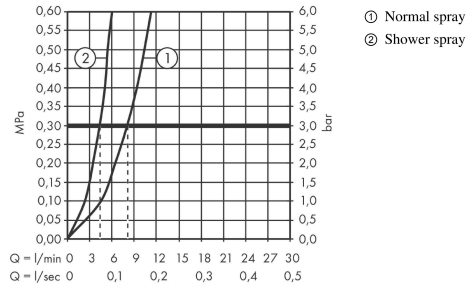

Talis M54

Single lever kitchen mixer 210, pull-out spray, 2jet

Surfaces: **Chrome** Article Number: **72800000**

Description

product features

- ComfortZone 210
- swivel range adjustable in 4 steps 60°, 110°, 150° or 360°
- laminar spray, shower spray
- lockable spray, spray returns through pressing spray diverter and spray returns automatically through handle closing
- quick connect hose
- connection dimension: DN15
- maximum flow rate at 3 bar: 8 l/min
- ceramic cartridge
- connection type: G 3/8 connections
- temperature limitation adjustable
- integrated non-return valve
- suitable for continuous flow water heaters

Technology

Design awards

reddot winner 2020

Product image

Scale drawing

Talis M54
Single lever kitchen mixer 210, pull-out spray, 2jet
 Surfaces: **Chrome** Article Number: **72800000**

Flowchart

Talis M54
 Single lever kitchen mixer 210, pull-out spray, 2jet
 Surfaces: **Chrome** Article Number: **72800000**