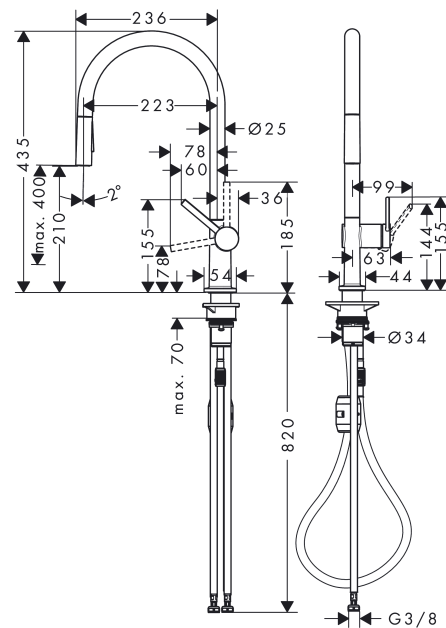

Technology

Design awards

reddot winner 2020

Product image

Scale drawing

Talis M54
Single lever kitchen mixer 210, pull-out spray, 2jet
 Surfaces: **Chrome** Article Number: **72800000**

Flowchart

Talis M54
 Single lever kitchen mixer 210, pull-out spray, 2jet
 Surfaces: **Chrome** Article Number: **72800000**

Exploded Drawing

Year of production: >12/19

Talis M54

Single lever kitchen mixer 210, pull-out spray, 2jet

Surfaces: **Chrome** Article Number: **72800000**

Spare part list

Year of production: >12/19

| Pos. | Description | Article Number | Price | PU |
|------|-------------------------------------|----------------|-------|----|
| 1 | spout cpl. | 93739000 | - | 1 |
| 2 | O-ring 8x2 | 98112000 | - | 1 |
| 3 | handspray | 93741000 | - | 1 |
| 4 | filter | 98516000 | - | 1 |
| 5 | non return valve DW 10 | 96456000 | - | 1 |
| 6 | spray former | 93342000 | - | 1 |
| 7 | service tool | 95910000 | - | 1 |
| 8 | set of lever collars | 98365000 | - | 1 |
| 9 | O-ring 19x2 | 98426000 | - | 1 |
| 10 | O-ring 20x1,5 | 98197000 | - | 1 |
| 11 | handle | 93736000 | - | 1 |
| 12 | hollow set screw M5x5 | 98446000 | - | 1 |
| 13 | screw cover | 93735610 | - | 1 |
| 14 | flange | 93737000 | - | 1 |
| 15 | nut | 93738000 | - | 1 |
| 16 | O-ring 30x1,5 | 98433000 | - | 1 |
| 17 | O-ring 29x2 | 98391000 | - | 1 |
| 18 | O-ring 25x1,5 | 98146000 | - | 1 |
| 19 | cartridge, assy | 93740000 | - | 1 |
| 20 | O-ring 36x3 | 98052000 | - | 1 |
| 21 | support | 97523000 | - | 1 |
| 22 | fixing set (Ø 34) | 95049000 | - | 1 |
| 23 | lever collar | 97548000 | - | 1 |
| 24 | weight | 92500000 | - | 1 |
| 25 | hose | 93745000 | - | 1 |
| 26 | hose | 93744000 | - | 1 |
| 27 | O-ring 7x1,5 | 98422000 | - | 1 |
| 28 | connection hose 900 mm M8x0,75 G3/8 | 93746000 | - | 1 |
| 29 | O-ring 6,6x1,6 | 93019000 | - | 1 |
| a | set of adapters | 93395000 | - | 1 |