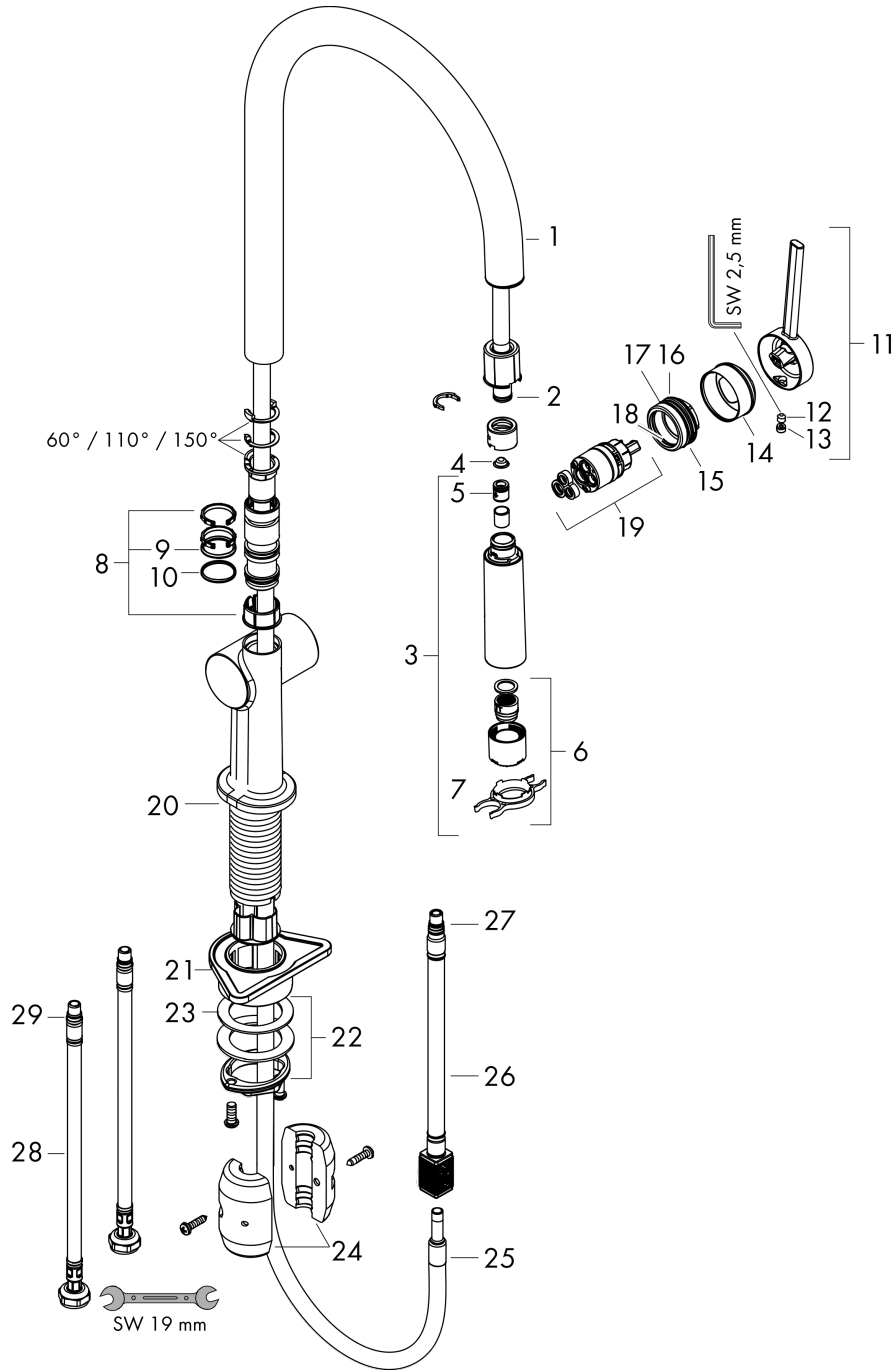

Exploded Drawing

Year of production: >12/19

Talis M54

Single lever kitchen mixer 210, pull-out spray, 2jet

Surfaces: **Chrome** Article Number: **72800000**

Spare part list

Year of production: >12/19

| Pos. | Description | Article Number | Price | PU |
|------|-------------------------------------|----------------|-------|----|
| 1 | spout cpl. | 93739000 | - | 1 |
| 2 | O-ring 8x2 | 98112000 | - | 1 |
| 3 | handspray | 93741000 | - | 1 |
| 4 | filter | 98516000 | - | 1 |
| 5 | non return valve DW 10 | 96456000 | - | 1 |
| 6 | spray former | 93342000 | - | 1 |
| 7 | service tool | 95910000 | - | 1 |
| 8 | set of lever collars | 98365000 | - | 1 |
| 9 | O-ring 19x2 | 98426000 | - | 1 |
| 10 | O-ring 20x1,5 | 98197000 | - | 1 |
| 11 | handle | 93736000 | - | 1 |
| 12 | hollow set screw M5x5 | 98446000 | - | 1 |
| 13 | screw cover | 93735610 | - | 1 |
| 14 | flange | 93737000 | - | 1 |
| 15 | nut | 93738000 | - | 1 |
| 16 | O-ring 30x1,5 | 98433000 | - | 1 |
| 17 | O-ring 29x2 | 98391000 | - | 1 |
| 18 | O-ring 25x1,5 | 98146000 | - | 1 |
| 19 | cartridge, assy | 93740000 | - | 1 |
| 20 | O-ring 36x3 | 98052000 | - | 1 |
| 21 | support | 97523000 | - | 1 |
| 22 | fixing set (Ø 34) | 95049000 | - | 1 |
| 23 | lever collar | 97548000 | - | 1 |
| 24 | weight | 92500000 | - | 1 |
| 25 | hose | 93745000 | - | 1 |
| 26 | hose | 93744000 | - | 1 |
| 27 | O-ring 7x1,5 | 98422000 | - | 1 |
| 28 | connection hose 900 mm M8x0,75 G3/8 | 93746000 | - | 1 |
| 29 | O-ring 6,6x1,6 | 93019000 | - | 1 |
| a | set of adapters | 93395000 | - | 1 |