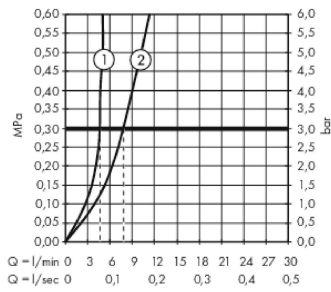

Metropol

Single lever basin mixer 260 with lever handle for wash bowls with push-open waste set

Finish: **Brushed Bronze** Article Number: **32512140**

Description

product features

- consists of: single lever basin mixer, waste set
- ComfortZone 260
- projection: 204 mm
- spout height: 259 mm
- spray type: normal spray
- maximum flow rate at 3 bar: 5 l/min
- ceramic cartridge
- temperature limitation adjustable
- suitable for continuous flow water heaters
- push-open waste set G 1¼
- material waste set: metal
- connection type: G ¾ connections
- connection dimension: DN15

Technology

Design awards

Product image

Scale drawing

Metropol

Single lever basin mixer 260 with lever handle for wash bowls with push-open waste set

Finish: **Brushed Bronze** Article Number: **32512140**

Flowchart

Metropol

Single lever basin mixer 260 with lever handle for wash bowls with push-open waste set

Finish: **Brushed Bronze** Article Number: **32512140**

Exploded Drawing

Year of production: >04/20

Metropol**Single lever basin mixer 260 with lever handle for wash bowls with push-open waste set**Finish: **Brushed Bronze** Article Number: **32512140****Spare part list**