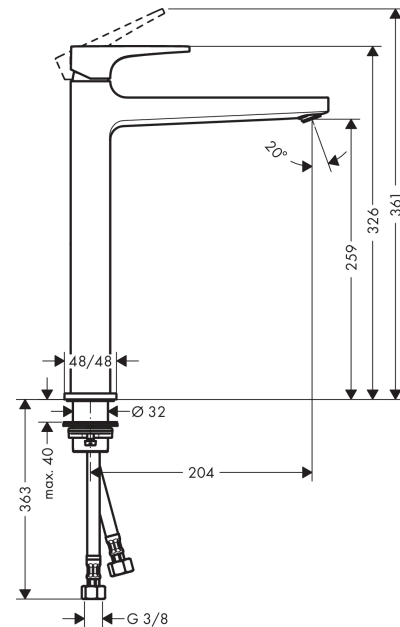

Scale drawing