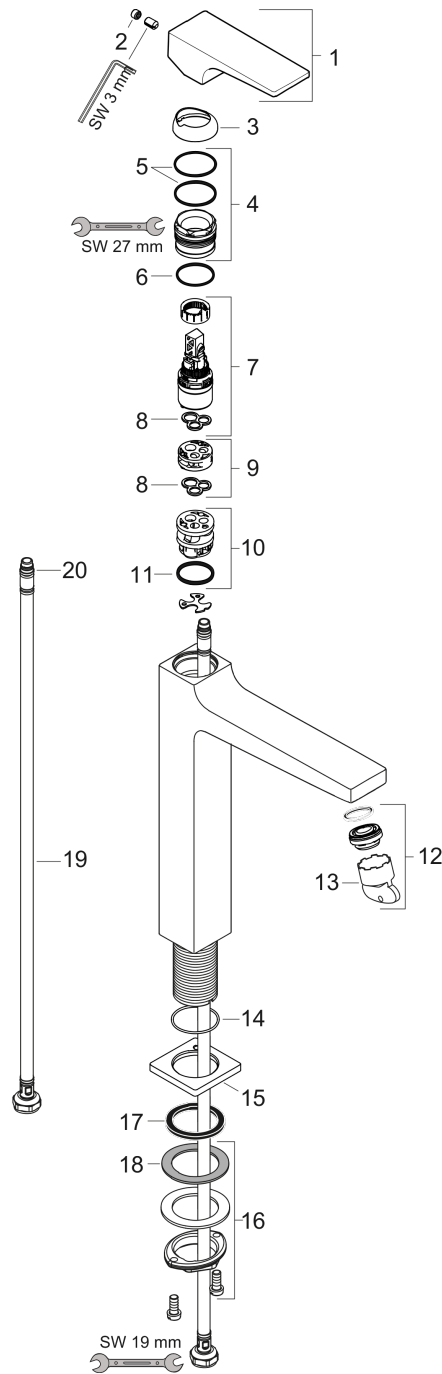

Metropol

Single lever basin mixer 260 with lever handle for wash bowls with push-open waste set

Finish: **Brushed Bronze** Article Number: **32512140**

Description

product features

- consists of: single lever basin mixer, waste set
- ComfortZone 260
- projection: 204 mm
- spout height: 259 mm
- spray type: normal spray
- maximum flow rate at 3 bar: 5 l/min
- ceramic cartridge
- temperature limitation adjustable
- suitable for continuous flow water heaters
- push-open waste set G 1¼
- material waste set: metal
- connection type: G ¾ connections
- connection dimension: DN15

Metropol

Single lever basin mixer 260 with lever handle for wash bowls with push-open waste set

Finish: **Brushed Bronze** Article Number: **32512140**

Exploded Drawing

Year of production: >04/20

Metropol**Single lever basin mixer 260 with lever handle for wash bowls with push-open waste set**Finish: **Brushed Bronze** Article Number: **32512140****Spare part list**

Year of production: >04/20

Pos.	Description	Article Number	Price	PU
1	handle	92995140	€ 108,77	1
2	screw cover	95704000	€ 3,33	1
3	flange	92625140	€ 43,44	1
4	nut	92689000	€ 22,97	1
5	O-ring 27x1,5	92527000	€ 11,66	1
6	O-ring 25x1,5	98146000	€ 3,33	1
7	cartridge, assy	97685000	€ 58,67	1
8	seal	98865000	€ 28,92	1
9	adapter for cartridge	92628000	€ 18,80	1
10	adapter for cartridge	98866000	€ 28,92	1
11	O-ring 23x2	98398000	€ 3,33	1
12	aerator M24x1 (5 l/min)	92996000	€ 28,92	1
13	service tool	95661000	€ 5,36	1
14	O-ring 32x1,5	92936000	€ 3,33	1
15	escutcheon	93048140	€ 55,34	1
16	fixing set (Ø 32)	13961000	€ 22,97	1
17	flat seal	98749000	€ 5,36	1
18	lever collar	97548000	€ 3,33	1
19	connection hose 600 mm M8x0,75 G3/8	96556000	€ 22,97	1
20	O-ring 6,6x1,6	93019000	€ 3,33	1
a	fixation extension 35 mm	13898000	€ 72,47	1