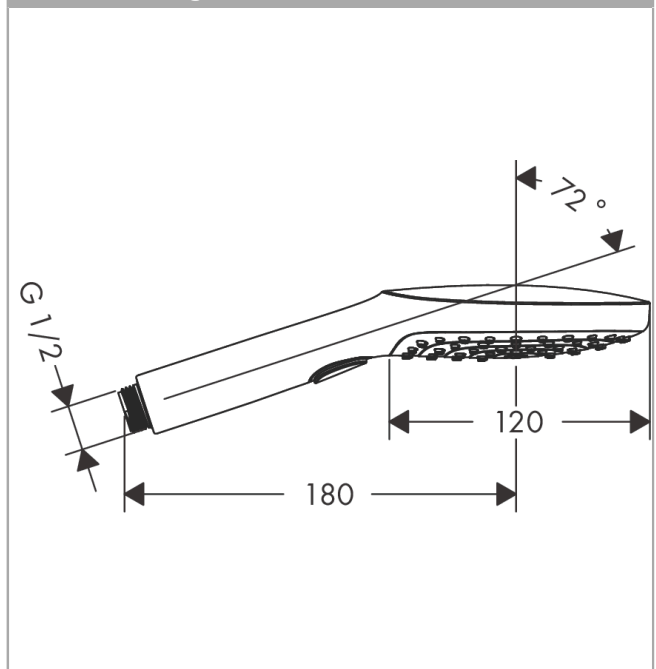

Raindance Select E Hand shower 120 3jet

Surfaces: **Matt White** Article Number: **26520700**

Description

product features

- shower head size: 120 mm
- convenient diversion via Select button
- spray type: RainAir, Rain, Whirl
- maximum flow rate at 3 bar: 15 l/min
- with internal water conduction
- rinseable dirt filter
- connection thread G 1/2
- connection dimension: DN15
- suitable for continuous flow water heaters

Technology

Product image

Scale drawing

Flowchart

The consumption was measured in combination with the appropriate fittings (thermostat/mixer/ in-wall valve) to reflect actual application in practice.