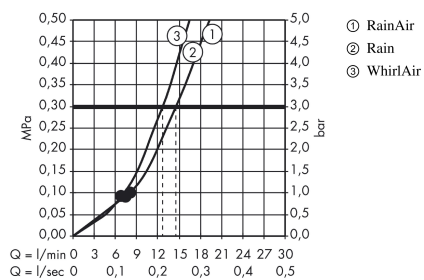

Raindance Select E Hand shower 120 3jet

Surfaces: **Matt White** Article Number: **26520700**

Description

product features

- shower head size: 120 mm
- convenient diversion via Select button
- spray type: RainAir, Rain, Whirl
- maximum flow rate at 3 bar: 15 l/min
- with internal water conduction
- rinseable dirt filter
- connection thread G 1/2
- connection dimension: DN15
- suitable for continuous flow water heaters

Technology

Product image

Scale drawing

Flowchart

The consumption was measured in combination with the appropriate fittings (thermostat/mixer/ in-wall valve) to reflect actual application in practice.