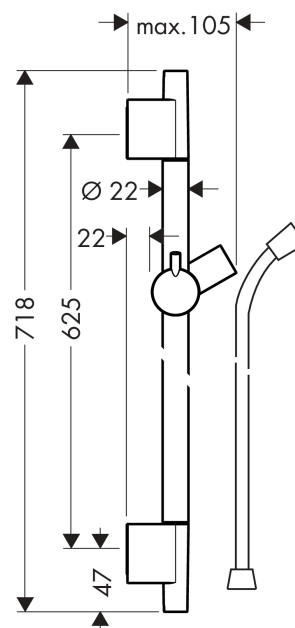

Unica**Shower bar S Puro 65 cm with shower hose**Surfaces: **Matt White** Article Number: **28632700****Description****product features**

- consists of: shower bar, shower hose, slider
- bar width: brass pipe with a bar calibre of 22 mm
- side inclination angle steplessly adjustable

Product image**Scale drawing**

Unica
 Shower bar S Puro 65 cm with shower hose
 Surfaces: **Matt White** Article Number: **28632700**

Installation examples