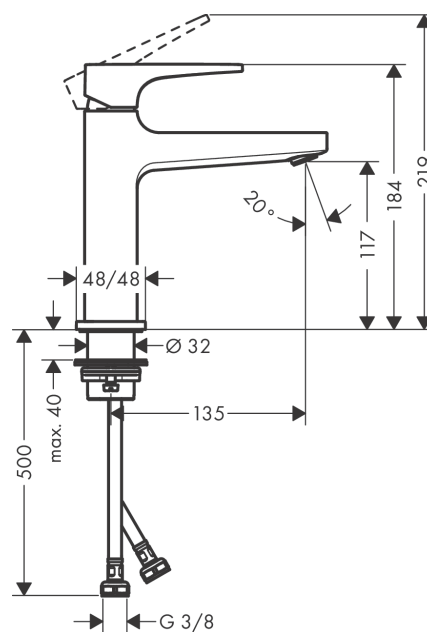

Metropol

Single lever basin mixer 110 with lever handle and push-open waste set

Surfaces: **Matt White** Article Number: **32507700**

Description

product features

- consists of: single lever basin mixer, waste set
- ComfortZone 110
- projection 135 mm
- normal spray
- flow rate at 3 bar: 5 l/min
- ceramic cartridge
- temperature limitation adjustable
- suitable for continuous flow water heaters
- push-open waste set G 1¼
- material waste set: metal
- connection type: G ¾ connections
- connection dimension: DN15

Technology

Design awards

Product image

Scale drawing

Flowchart