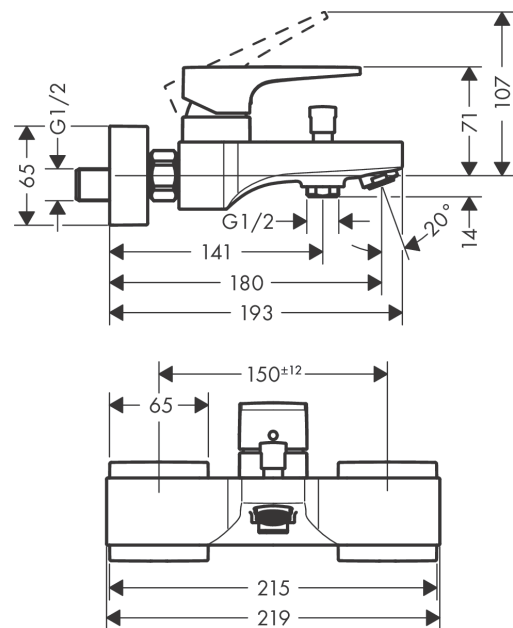

Scale drawing