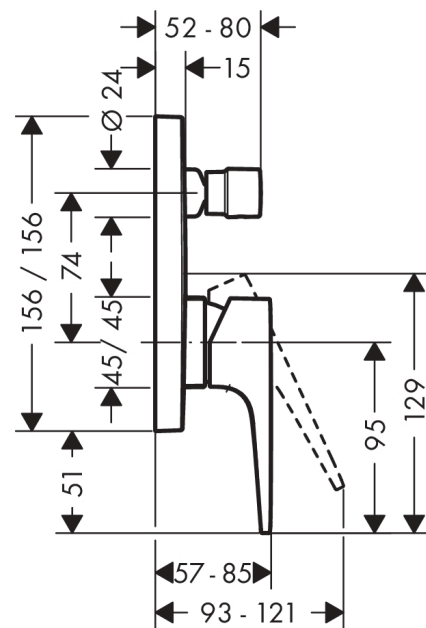

## Metropol

Single lever bath mixer for concealed installation with lever handle

Surfaces: **Matt White** Article Number: **32545700**

### Description

#### product features

- connection type: basic set
- ceramic cartridge
- min. operating pressure: 1 bar
- max. operating pressure: 10 bar
- temperature limitation adjustable
- with automatic resetting
- non-return valve
- with silencer

### Scale drawing