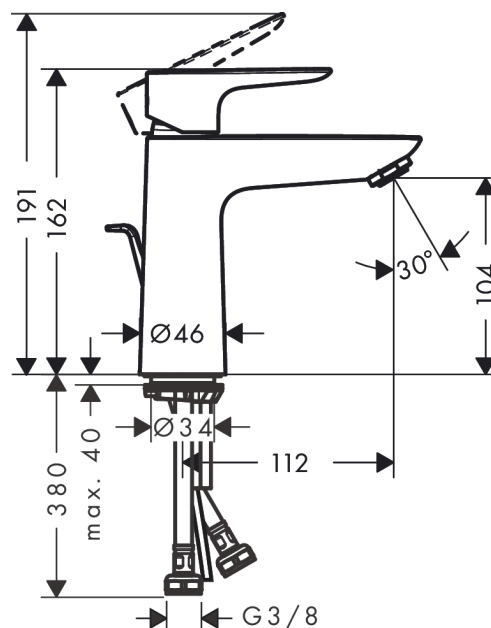

Talis E

Single lever basin mixer 110 with pop-up waste set

Surfaces: **Brushed Black Chrome** Article Number: **71710340**

Description

product features

- consists of: single lever basin mixer, waste set
- ComfortZone 110
- projection 112 mm
- normal spray
- flow rate at 3 bar: 5 l/min
- ceramic cartridge
- temperature limitation adjustable
- suitable for continuous flow water heaters
- pop-up waste set G 1¼
- material waste set: metal
- connection type: G ¾ connections
- connection dimension: DN15

Technology

Product image

Scale drawing

Flowchart