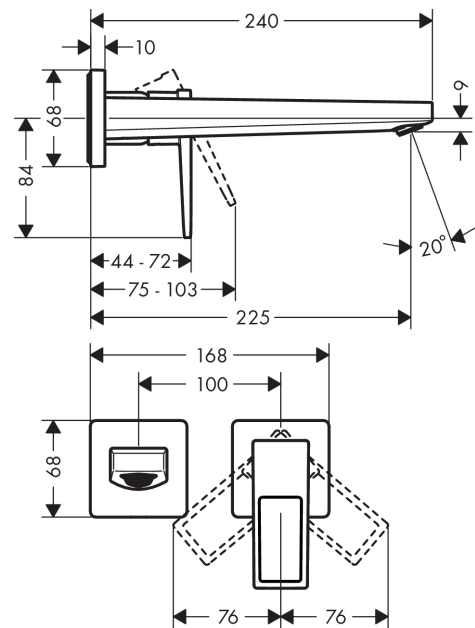

Metropol
Single lever basin mixer for concealed installation wall-mounted with loop handle and spout
22.5 cm
 Surfaces: **Chrome** Article Number: **74526000**

Description

product features

- consists of: single lever basin mixer for concealed installation wall-mounted, waste set
- projection 225 mm
- normal spray
- flow rate at 3 bar: 5 l/min
- ceramic cartridge
- temperature limitation adjustable
- suitable for continuous flow water heaters
- non-closing waste set
- material waste set: metal
- connection type: basic set
- connection dimension: DN15
- handle can be positioned on the right or left, depends on the basic set installation

Technology

Product image

Scale drawing

Metropol
Single lever basin mixer for concealed installation wall-mounted with loop handle and spout
22.5 cm
 Surfaces: **Chrome** Article Number: **74526000**

Flowchart