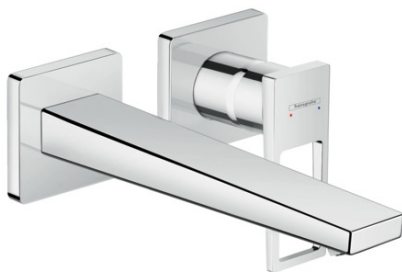

Metropol
Single lever basin mixer for concealed installation wall-mounted with loop handle and spout
22.5 cm
 Surfaces: **Chrome** Article Number: **74526000**

Description

product features

- consists of: single lever basin mixer for concealed installation wall-mounted, waste set
- projection 225 mm
- normal spray
- flow rate at 3 bar: 5 l/min
- ceramic cartridge
- temperature limitation adjustable
- suitable for continuous flow water heaters
- non-closing waste set
- material waste set: metal
- connection type: basic set
- connection dimension: DN15
- handle can be positioned on the right or left, depends on the basic set installation

Technology

Product image

Scale drawing

Metropol
Single lever basin mixer for concealed installation wall-mounted with loop handle and spout
22.5 cm
 Surfaces: **Chrome** Article Number: **74526000**

Flowchart