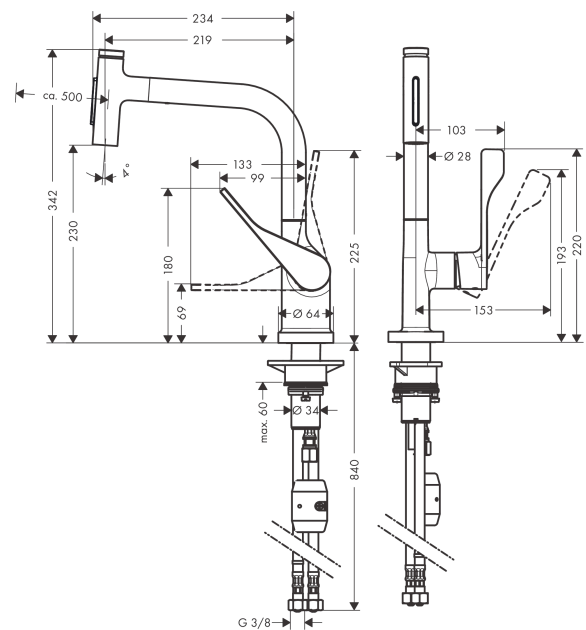

##### product features

- ComfortZone 230
- I-spout
- swivel range adjustable in 2 steps to 110° or 150°
- laminar spray and shower spray
- lockable shower spray, spray returns through pressing spray diverter and spray returns automatically through handle closing
- Select button for a comfortable start/stop of the water flow
- MagFit magnetic shower support
- quick connect hose
- connection dimension: DN15
- maximum flow rate at 3 bar: 8 l/min
- ceramic cartridge
- connection type: G 3/8 connections
- integrated non-return valve
- suitable for continuous flow water heaters

#### Scale drawing

**AXOR Citterio**  
**Single lever kitchen mixer Select 230 2jet with pull-out spray**  
 Surfaces: **Chrome**    Article Number: **39863000**