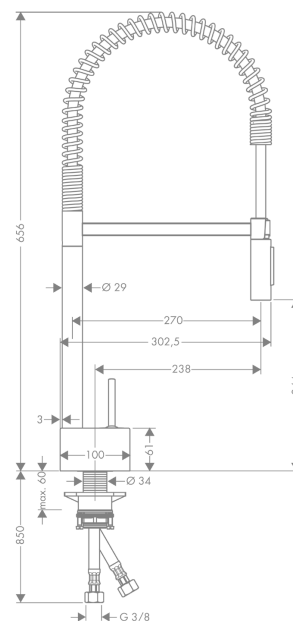

AXOR Starck
Single lever kitchen mixer 240 Semi-Pro
 Surfaces: **Chrome** Article Number: **10820000**

Description

product features

- ComfortZone 240
- swivel range 360°
- normal and spray jet
- lockable shower spray, spray returns through pressing spray diverter
- connection dimension: DN15
- maximum flow rate at 3 bar: 9.5 l/min
- joystick ceramic cartridge
- connection type: G 3/8 connections
- integrated non-return valve
- suitable for continuous flow water heaters

Technology

Product image

Scale drawing

Flowchart