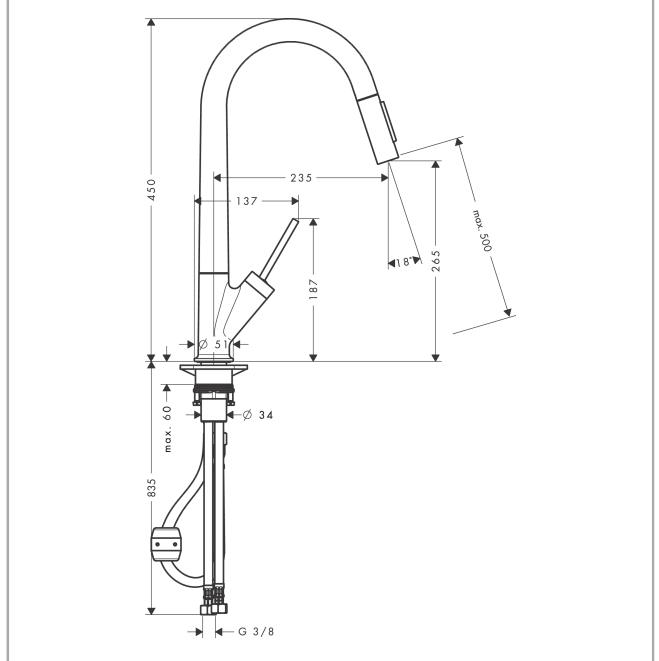

AXOR Starck
Single lever kitchen mixer 270 with pull-out spray
 Surfaces: **Chrome** Article Number: **10821000**

Description

product features

- handle can be positioned on the right or left
- ComfortZone 270
- swivel range adjustable in 2 steps to 110° or 150°
- normal and spray jet
- lockable shower spray, spray returns through pressing spray diverter
- MagFit magnetic shower support
- quick connect hose
- connection dimension: DN15
- maximum flow rate at 3 bar: 9.5 l/min
- joystick ceramic cartridge
- connection type: G 3/8 connections
- integrated non-return valve
- suitable for continuous flow water heaters

Technology

Product image

Scale drawing

AXOR Starck
Single lever kitchen mixer 270 with pull-out spray
 Surfaces: **Chrome** Article Number: **10821000**

Flowchart