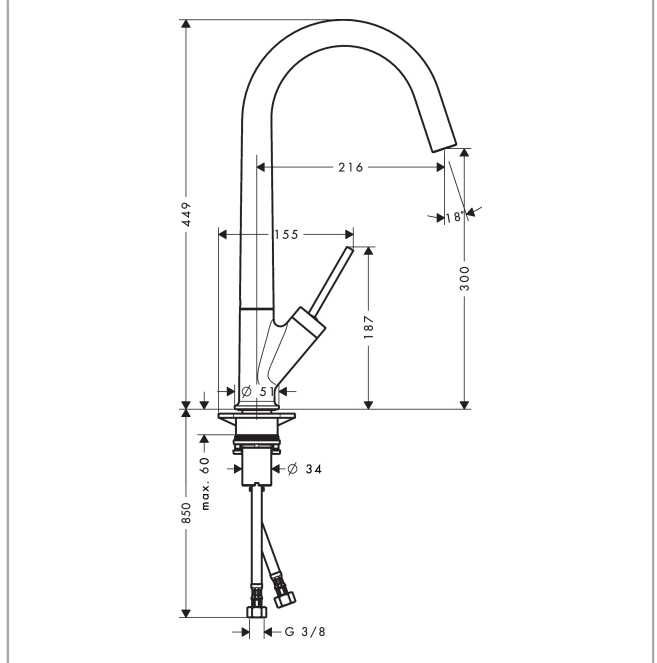

### product features

- handle can be positioned on the right or left
- ComfortZone 300
- swivel range adjustable in 3 steps 110°, 150° or 360°
- normal spray
- connection dimension: DN15
- maximum flow rate at 3 bar: 16 l/min
- joystick ceramic cartridge
- connection type: G 3/8 connections
- integrated non-return valve
- suitable for continuous flow water heaters

## Scale drawing