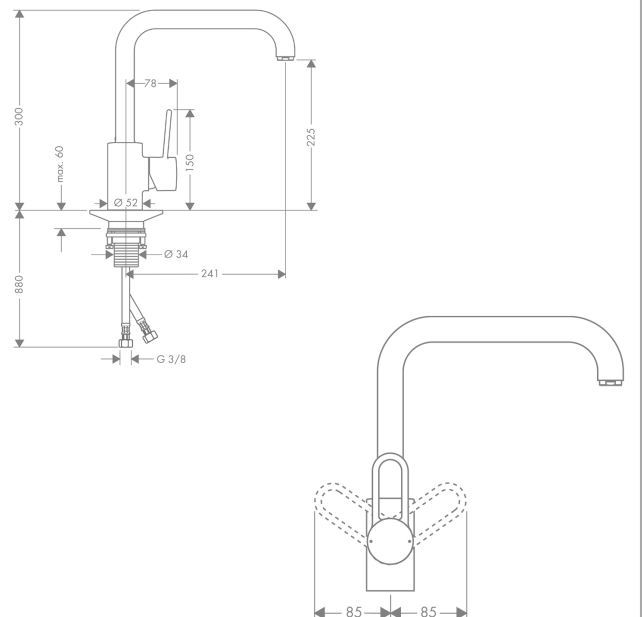

AXOR Uno
Single lever kitchen mixer 230 with swivel spout
 Surfaces: **Chrome** Article Number: **14850000**

Description

product features

- handle can be positioned on the right or left
- ComfortZone 230
- swivel range adjustable in 3 steps 110°, 150° or 360°
- normal spray
- connection dimension: DN15
- maximum flow rate at 3 bar: 13 l/min
- ceramic cartridge
- connection type: G 3/8 connections
- integrated non-return valve
- suitable for continuous flow water heaters

Technology

Product image

Scale drawing

Flowchart