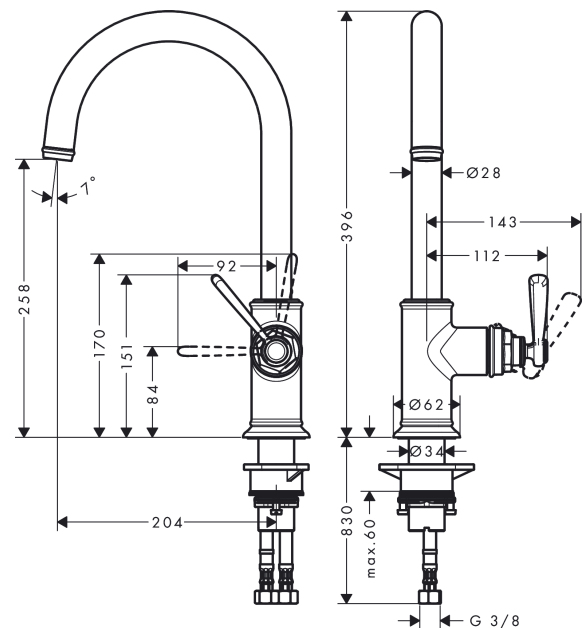

AXOR Montreux
Single lever kitchen mixer 260 with swivel spout
 Surfaces: **Chrome** Article Number: **16580000**

Description

product features

- ComfortZone 260
- swivel range adjustable in 3 steps 110°, 150° or 360°
- laminar spray
- connection dimension: DN15
- maximum flow rate at 3 bar: 12 l/min
- ceramic cartridge
- connection type: G 3/8 connections
- suitable for continuous flow water heaters

Technology

Product image

Scale drawing

Flowchart