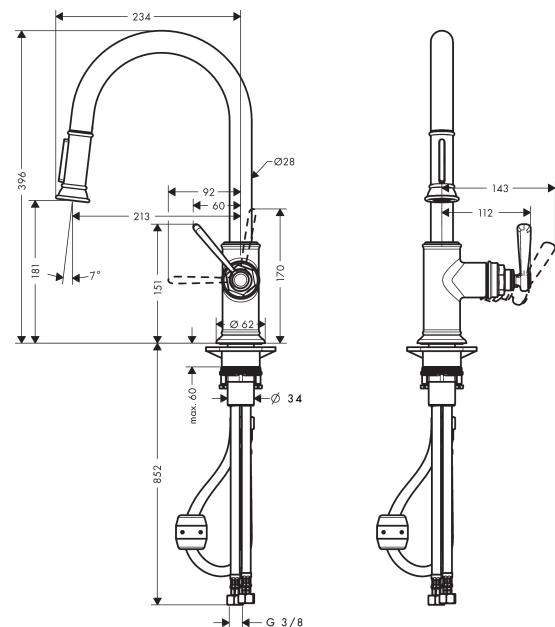

#### product features

- ComfortZone 180
- swivel range adjustable in 2 steps to 110° or 150°
- normal and spray jet
- lockable shower spray, spray returns through pressing spray diverter
- MagFit magnetic shower support
- quick connect hose
- connection dimension: DN15
- maximum flow rate at 3 bar: 9.5 l/min
- ceramic cartridge
- connection type: G 3/8 connections
- integrated non-return valve
- suitable for continuous flow water heaters

### Scale drawing