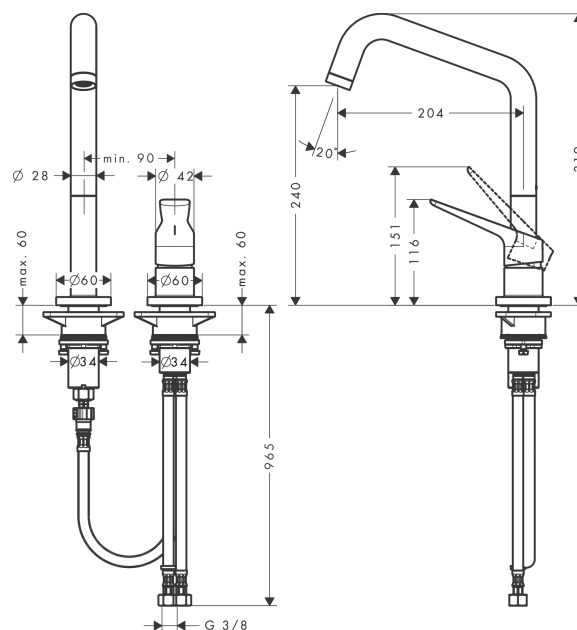

Scale drawing