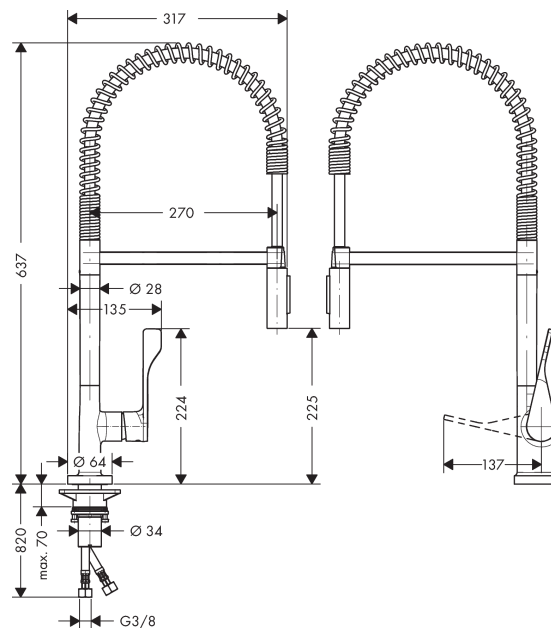

AXOR Citterio
Single lever kitchen mixer 230 Semi-Pro
 Surfaces: **Chrome** Article Number: **39840000**

Description

product features

- ComfortZone 230
- swivel range 360°
- normal and spray jet
- lockable shower spray, spray returns through pressing spray diverter
- connection dimension: DN15
- maximum flow rate at 3 bar: 9.5 l/min
- ceramic cartridge
- connection type: G 3/8 connections
- integrated non-return valve
- suitable for continuous flow water heaters

Technology

Product image

Scale drawing

Flowchart