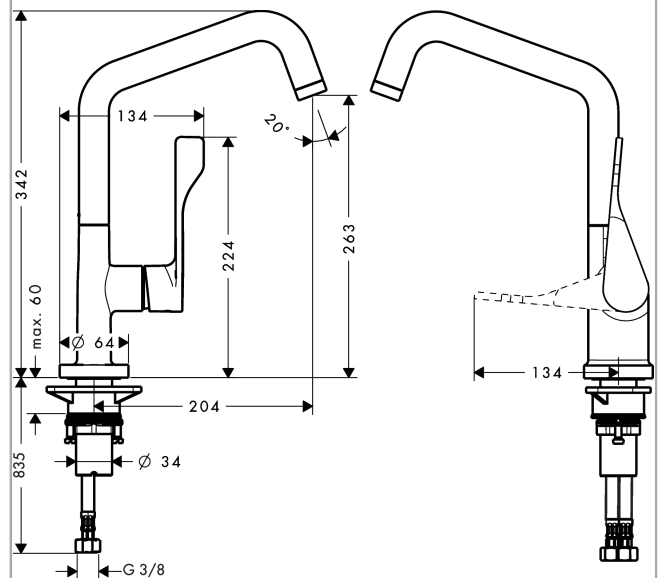

**AXOR Citterio**  
**Single lever kitchen mixer 260 with swivel spout**  
 Surfaces: **Chrome** Article Number: **39850000**

#### product features

- ComfortZone 260
- swivel range adjustable in 3 steps 110°, 150° or 360°
- normal spray
- connection dimension: DN15
- maximum flow rate at 3 bar: 13 l/min
- ceramic cartridge
- connection type: G 3/8 connections
- integrated non-return valve
- suitable for continuous flow water heaters

### Scale drawing