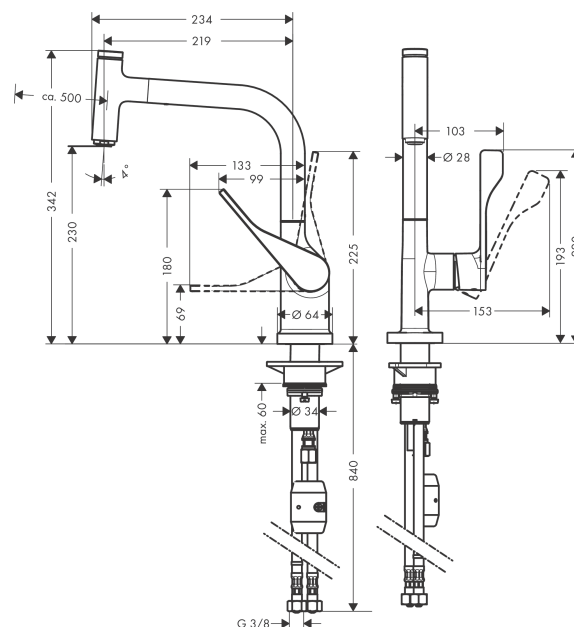

AXOR Citterio
Single lever kitchen mixer Select 230 with pull-out spout
 Surfaces: **Chrome** Article Number: **39861000**

Description

product features

- ComfortZone 230
- swivel range adjustable in 2 steps to 110° or 150°
- normal spray
- Select button for a comfortable start/stop of the water flow
- MagFit magnetic shower support
- quick connect hose
- connection dimension: DN15
- maximum flow rate at 3 bar: 10 l/min
- ceramic cartridge
- connection type: G 3/8 connections
- integrated non-return valve
- suitable for continuous flow water heaters

Technology

Product image

Scale drawing

Flowchart