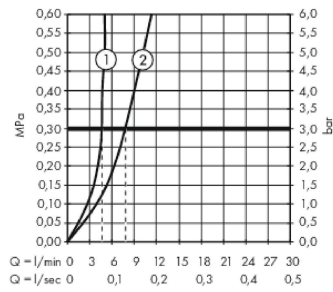

Metropol

Single lever basin mixer 110 with lever handle and push-open waste set

Finish: **Matt Black** Article Number: **32507670**

Description

product features

- consists of: single lever basin mixer, waste set
- ComfortZone 110
- projection: 135 mm
- spout height: 117 mm
- spray type: normal spray
- maximum flow rate at 3 bar: 5 l/min
- ceramic cartridge
- temperature limitation adjustable
- suitable for continuous flow water heaters
- push-open waste set G 1¼
- material waste set: metal
- connection type: G ¾ connections
- connection dimension: DN15

Technology

Design awards

Product image

Scale drawing

Metropol

Single lever basin mixer 110 with lever handle and push-open waste set

Finish: **Matt Black** Article Number: **32507670**

Flowchart