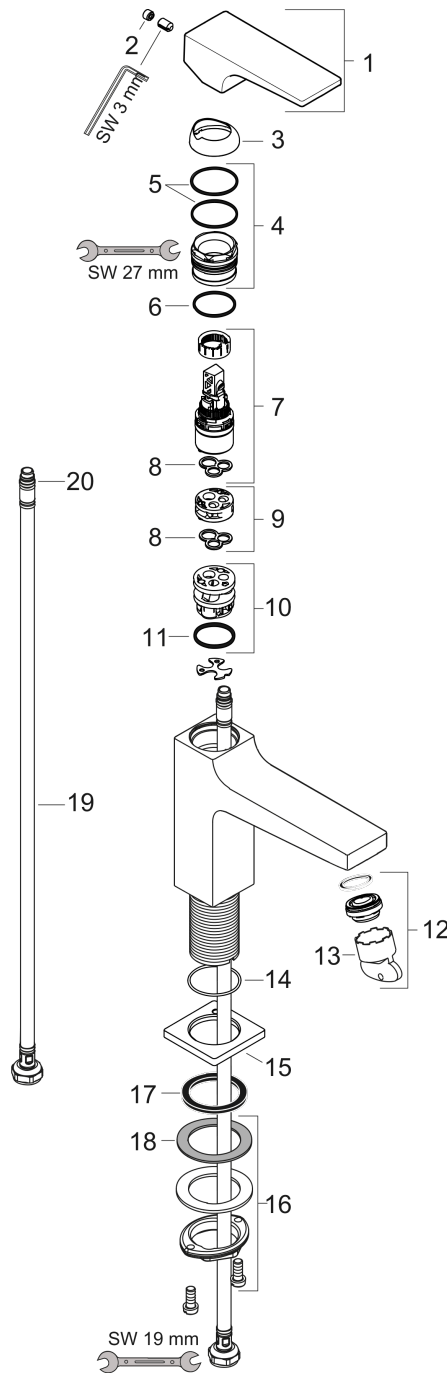

Metropol

Single lever basin mixer 110 with lever handle and push-open waste set

Finish: **Matt Black** Article Number: **32507670**

Description

product features

- consists of: single lever basin mixer, waste set
- ComfortZone 110
- projection: 135 mm
- spout height: 117 mm
- spray type: normal spray
- maximum flow rate at 3 bar: 5 l/min
- ceramic cartridge
- temperature limitation adjustable
- suitable for continuous flow water heaters
- push-open waste set G 1¼
- material waste set: metal
- connection type: G ¾ connections
- connection dimension: DN15

Technology

Design awards

Product image

Scale drawing

Metropol

Single lever basin mixer 110 with lever handle and push-open waste set

Finish: **Matt Black** Article Number: **32507670**

Flowchart

Metropol
Single lever basin mixer 110 with lever handle and push-open waste set
 Finish: **Matt Black** Article Number: **32507670**

Exploded Drawing

Year of production: >07/19

Metropol**Single lever basin mixer 110 with lever handle and push-open waste set**Finish: **Matt Black** Article Number: **32507670****Spare part list**

Year of production: >07/19

Pos.	Description	Article Number	Price	PU
1	handle	92995670	€ 108,77	1
2	screw cover	95704000	€ 3,33	1
3	flange	92625670	€ 43,44	1
4	nut	92689000	€ 22,97	1
5	O-ring 27x1,5	92527000	€ 11,66	1
6	O-ring 25x1,5	98146000	€ 3,33	1
7	cartridge, assy	97685000	€ 58,67	1
8	seal	98865000	€ 28,92	1
9	adapter for cartridge	92628000	€ 18,80	1
10	adapter for cartridge	98866000	€ 28,92	1
11	O-ring 23x2	98398000	€ 3,33	1
12	aerator M24x1 (5 l/min)	92996000	€ 28,92	1
13	service tool	95661000	€ 5,36	1
14	O-ring 32x1,5	92936000	€ 3,33	1
15	escutcheon	93048670	€ 55,34	1
16	fixing set (Ø 32)	13961000	€ 22,97	1
17	flat seal	98749000	€ 5,36	1
18	lever collar	97548000	€ 3,33	1
19	connection hose 450 mm M8x0,75 G3/8	97206000	€ 28,92	1
20	O-ring 6,6x1,6	93019000	€ 3,33	1
a	push-open waste set	50100670	-	1
b	fixation extension 35 mm	13898000	€ 72,47	1