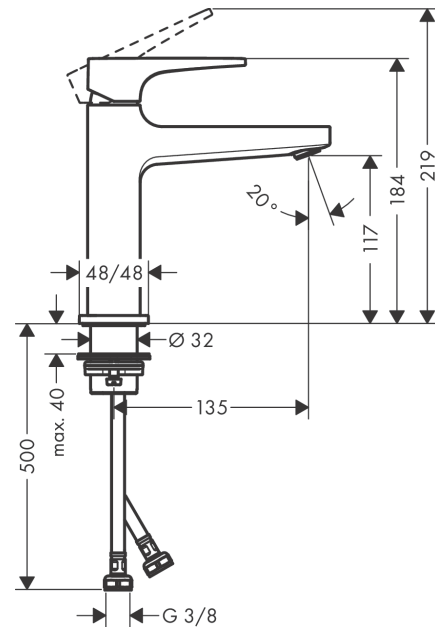

Metropol

Single lever basin mixer 110 with lever handle and push-open waste set

Finish: **Matt Black** Article Number: **32507670**

Description

product features

- consists of: single lever basin mixer, waste set
- ComfortZone 110
- projection: 135 mm
- spout height: 117 mm
- spray type: normal spray
- maximum flow rate at 3 bar: 5 l/min
- ceramic cartridge
- temperature limitation adjustable
- suitable for continuous flow water heaters
- push-open waste set G 1¼
- material waste set: metal
- connection type: G ¾ connections
- connection dimension: DN15

Technology

Design awards

Product image

Scale drawing

Metropol

Single lever basin mixer 110 with lever handle and push-open waste set

Finish: **Matt Black** Article Number: **32507670**

Flowchart

Metropol
Single lever basin mixer 110 with lever handle and push-open waste set
 Finish: **Matt Black** Article Number: **32507670**

Exploded Drawing

Year of production: >07/19

Metropol**Single lever basin mixer 110 with lever handle and push-open waste set**Finish: **Matt Black** Article Number: **32507670****Spare part list**

Year of production: >07/19

Pos.	Description	Article Number	Price	PU
1	handle	92995670	€ 108,77	1
2	screw cover	95704000	€ 3,33	1
3	flange	92625670	€ 43,44	1
4	nut	92689000	€ 22,97	1
5	O-ring 27x1,5	92527000	€ 11,66	1
6	O-ring 25x1,5	98146000	€ 3,33	1
7	cartridge, assy	97685000	€ 58,67	1
8	seal	98865000	€ 28,92	1
9	adapter for cartridge	92628000	€ 18,80	1
10	adapter for cartridge	98866000	€ 28,92	1
11	O-ring 23x2	98398000	€ 3,33	1
12	aerator M24x1 (5 l/min)	92996000	€ 28,92	1
13	service tool	95661000	€ 5,36	1
14	O-ring 32x1,5	92936000	€ 3,33	1
15	escutcheon	93048670	€ 55,34	1
16	fixing set (Ø 32)	13961000	€ 22,97	1
17	flat seal	98749000	€ 5,36	1
18	lever collar	97548000	€ 3,33	1
19	connection hose 450 mm M8x0,75 G3/8	97206000	€ 28,92	1
20	O-ring 6,6x1,6	93019000	€ 3,33	1
a	push-open waste set	50100670	-	1
b	fixation extension 35 mm	13898000	€ 72,47	1