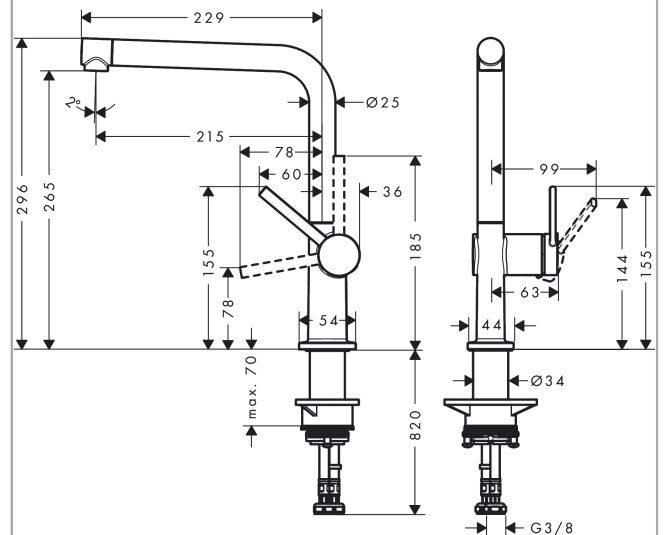

Talis M54

Single lever kitchen mixer 270, 1jet

Surfaces: **Chrome** Article Number: **72840000**

Description

product features

- ComfortZone 270
- I-spout
- swivel range adjustable in 4 steps 60°, 110°, 150° or 360°
- laminar spray
- connection dimension: DN15
- maximum flow rate at 3 bar: 8,4 l/min
- ceramic cartridge
- connection type: G 3/8 connections
- temperature limitation adjustable
- suitable for continuous flow water heaters
- tap hole with Ø 35 mm required

Technology

Design awards

reddot winner 2020

Product image

Scale drawing

Flowchart

Talis M54
Single lever kitchen mixer 270, 1jet
 Surfaces: **Chrome** Article Number: **72840000**

Exploded Drawing

Year of production: >12/19

Talis M54**Single lever kitchen mixer 270, 1jet**Surfaces: **Chrome** Article Number: **72840000****Spare part list**

Year of production: >12/19

Pos.	Description	Article Number	Price	PU
1	spout cpl.	93758000	-	1
2	screw	97662000	-	1
3	spray former	93748000	-	1
4	service tool	93750000	-	1
5	O-Ring 14x2,5	98189000	-	1
6	axialring	97558000	-	1
7	handle	93736000	-	1
8	hollow set screw M5x5	98446000	-	1
9	screw cover	93735610	-	1
10	flange	93737000	-	1
11	nut	93738000	-	1
12	cartridge, assy	93760000	-	1
13	O-ring 36x3	98052000	-	1
14	support	97523000	-	1
15	fixing set (Ø 34)	95049000	-	1
16	lever collar	97548000	-	1
17	connection hose 900 mm M8x0,75 G3/8	93746000	-	1
18	O-ring 6,6x1,6	93019000	-	1