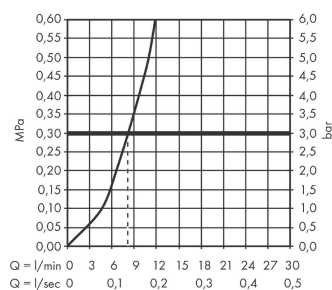

Talis M54

Single lever kitchen mixer 270, 1jet

Surfaces: **Chrome** Article Number: **72840000**

Description

product features

- ComfortZone 270
- I-spout
- swivel range adjustable in 4 steps 60°, 110°, 150° or 360°
- laminar spray
- connection dimension: DN15
- maximum flow rate at 3 bar: 8,4 l/min
- ceramic cartridge
- connection type: G 3/8 connections
- temperature limitation adjustable
- suitable for continuous flow water heaters
- tap hole with Ø 35 mm required

Technology

Design awards

reddot winner 2020

Product image

Scale drawing

Flowchart

Talis M54
Single lever kitchen mixer 270, 1jet
 Surfaces: **Chrome** Article Number: **72840000**

Exploded Drawing