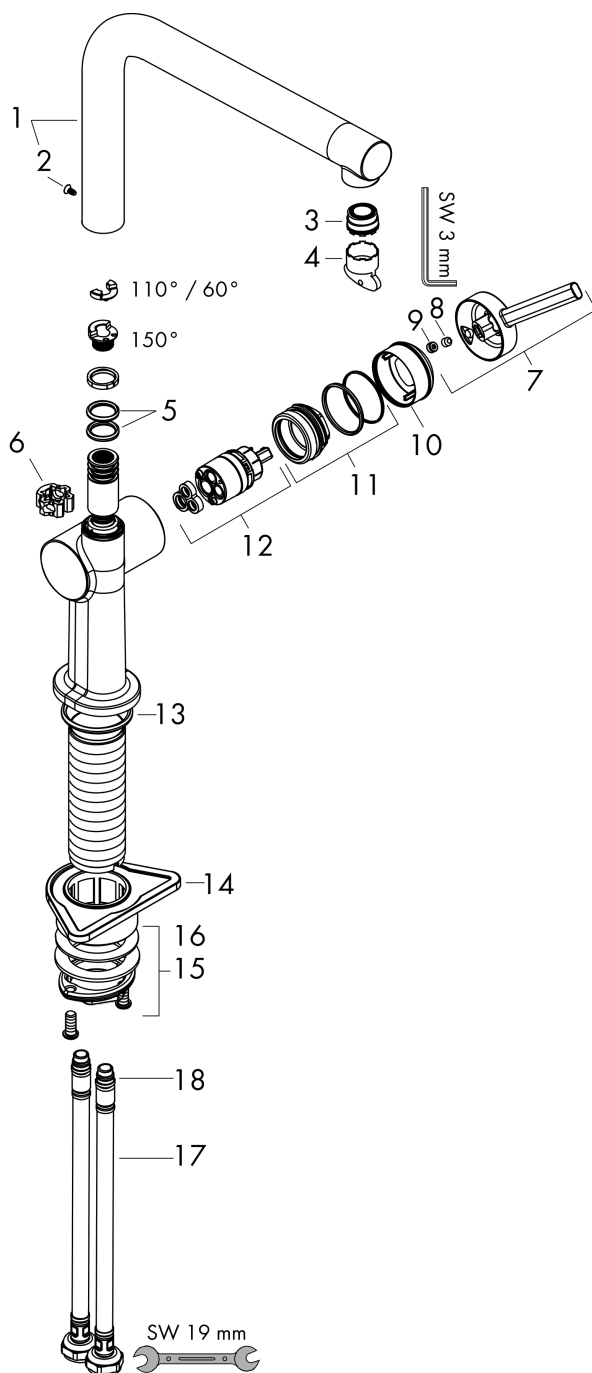

Talis M54

Single lever kitchen mixer 270, 1jet

Surfaces: **Chrome** Article Number: **72840000**

Description

product features

- ComfortZone 270
- I-spout
- swivel range adjustable in 4 steps 60°, 110°, 150° or 360°
- laminar spray
- connection dimension: DN15
- maximum flow rate at 3 bar: 8,4 l/min
- ceramic cartridge
- connection type: G 3/8 connections
- temperature limitation adjustable
- suitable for continuous flow water heaters
- tap hole with Ø 35 mm required

Technology

Design awards

reddot winner 2020

Product image

Scale drawing

Flowchart

Talis M54
Single lever kitchen mixer 270, 1jet
 Surfaces: **Chrome** Article Number: **72840000**

Exploded Drawing

Year of production: >12/19

Talis M54**Single lever kitchen mixer 270, 1jet**Surfaces: **Chrome** Article Number: **72840000****Spare part list**

Year of production: >12/19

Pos.	Description	Article Number	Price	PU
1	spout cpl.	93758000	-	1
2	screw	97662000	-	1
3	spray former	93748000	-	1
4	service tool	93750000	-	1
5	O-Ring 14x2,5	98189000	-	1
6	axialring	97558000	-	1
7	handle	93736000	-	1
8	hollow set screw M5x5	98446000	-	1
9	screw cover	93735610	-	1
10	flange	93737000	-	1
11	nut	93738000	-	1
12	cartridge, assy	93760000	-	1
13	O-ring 36x3	98052000	-	1
14	support	97523000	-	1
15	fixing set (Ø 34)	95049000	-	1
16	lever collar	97548000	-	1
17	connection hose 900 mm M8x0,75 G3/8	93746000	-	1
18	O-ring 6,6x1,6	93019000	-	1