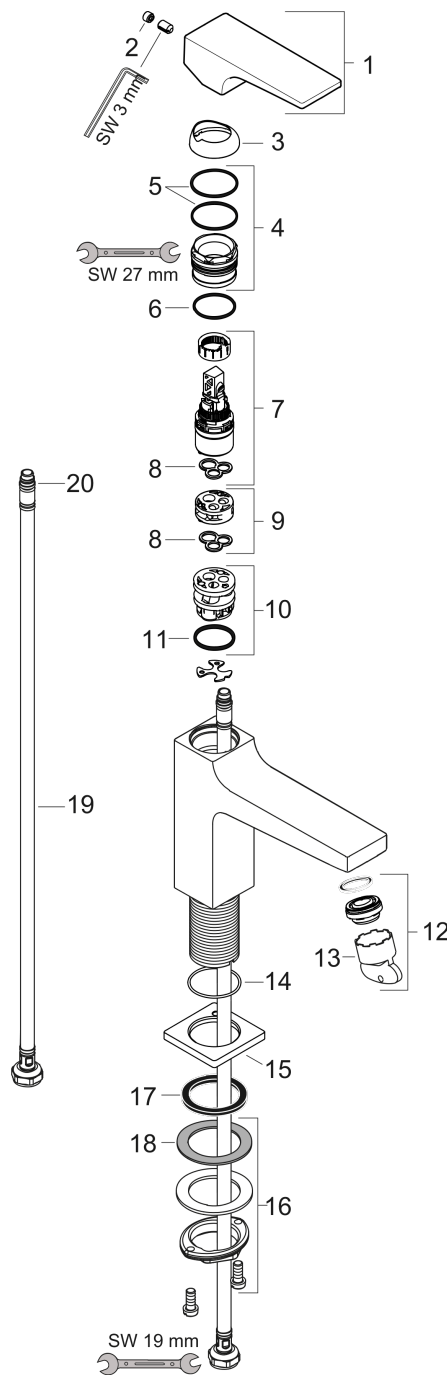

##### product features

- consists of: single lever basin mixer, waste set
- ComfortZone 110
- projection: 135 mm
- spout height: 117 mm
- spray type: normal spray
- maximum flow rate at 3 bar: 5 l/min
- ceramic cartridge
- temperature limitation adjustable
- suitable for continuous flow water heaters
- push-open waste set G 1¼
- material waste set: metal
- connection type: G ¾ connections
- connection dimension: DN15

#### Scale drawing

**Metropol**

**Single lever basin mixer 110 with lever handle and push-open waste set**

Finish: **Brushed Bronze** Article Number: **32507140**

**Flowchart**

**Metropol**  
**Single lever basin mixer 110 with lever handle and push-open waste set**  
 Finish: **Brushed Bronze** Article Number: **32507140**

## Metropol

Single lever basin mixer 110 with lever handle and push-open waste set

Finish: **Brushed Bronze** Article Number: **32507140**

### Spare part list

Year of production: >07/19

Pos.	Description	Article Number	Price	PU
1	handle	92995140	€ 108,77	1
2	screw cover	95704000	€ 3,33	1
3	flange	92625140	€ 43,44	1
4	nut	92689000	€ 22,97	1
5	O-ring 27x1,5	92527000	€ 11,66	1
6	O-ring 25x1,5	98146000	€ 3,33	1
7	cartridge, assy	97685000	€ 58,67	1
8	seal	98865000	€ 28,92	1
9	adapter for cartridge	92628000	€ 18,80	1
10	adapter for cartridge	98866000	€ 28,92	1
11	O-ring 23x2	98398000	€ 3,33	1
12	aerator M24x1 (5 l/min)	92996000	€ 28,92	1
13	service tool	95661000	€ 5,36	1
14	O-ring 32x1,5	92936000	€ 3,33	1
15	escutcheon	93048140	€ 55,34	1
16	fixing set (Ø 32)	13961000	€ 22,97	1
17	flat seal	98749000	€ 5,36	1
18	lever collar	97548000	€ 3,33	1
19	connection hose 600 mm M8x0,75 G3/8	96556000	€ 22,97	1
20	O-ring 6,6x1,6	93019000	€ 3,33	1
a	push-open waste set	50100140	-	1
b	fixation extension 35 mm	13898000	€ 72,47	1