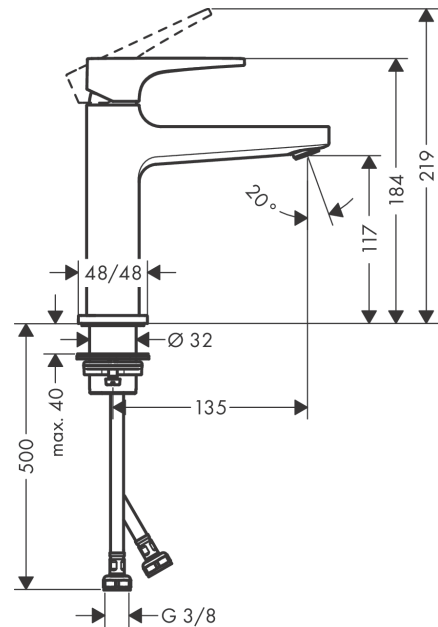

### Single lever basin mixer 110 with lever handle and push-open waste set

Finish: **Brushed Bronze** Article Number: **32507140**

##### product features

- consists of: single lever basin mixer, waste set
- ComfortZone 110
- projection: 135 mm
- spout height: 117 mm
- spray type: normal spray
- maximum flow rate at 3 bar: 5 l/min
- ceramic cartridge
- temperature limitation adjustable
- suitable for continuous flow water heaters
- push-open waste set G 1¼
- material waste set: metal
- connection type: G ¾ connections
- connection dimension: DN15

#### Scale drawing

**Metropol**

**Single lever basin mixer 110 with lever handle and push-open waste set**

Finish: **Brushed Bronze** Article Number: **32507140**

**Flowchart**

**Metropol**  
**Single lever basin mixer 110 with lever handle and push-open waste set**  
 Finish: **Brushed Bronze** Article Number: **32507140**

## Metropol

Single lever basin mixer 110 with lever handle and push-open waste set

Finish: **Brushed Bronze** Article Number: **32507140**