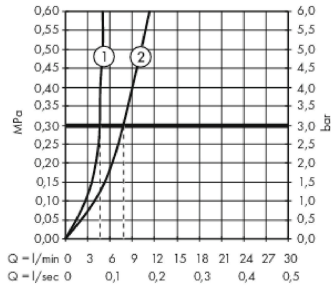

Metropol

Single lever basin mixer 110 with lever handle and push-open waste set

Finish: **Brushed Bronze** Article Number: **32507140**

Flowchart