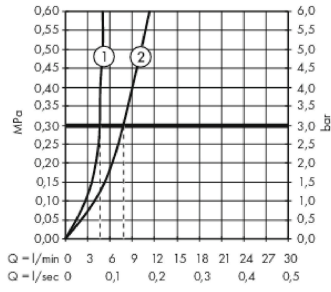

Metropol

Single lever basin mixer 110 with lever handle and push-open waste set

Finish: **Polished Gold Optic** Article Number: **32507990**

Description

product features

- consists of: single lever basin mixer, waste set
- ComfortZone 110
- projection: 135 mm
- spout height: 117 mm
- spray type: normal spray
- maximum flow rate at 3 bar: 5 l/min
- ceramic cartridge
- temperature limitation adjustable
- suitable for continuous flow water heaters
- push-open waste set G 1¼
- material waste set: metal
- connection type: G ¾ connections
- connection dimension: DN15

Technology

Design awards

Product image

Scale drawing

Metropol

Single lever basin mixer 110 with lever handle and push-open waste set

Finish: **Polished Gold Optic** Article Number: **32507990**

Flowchart