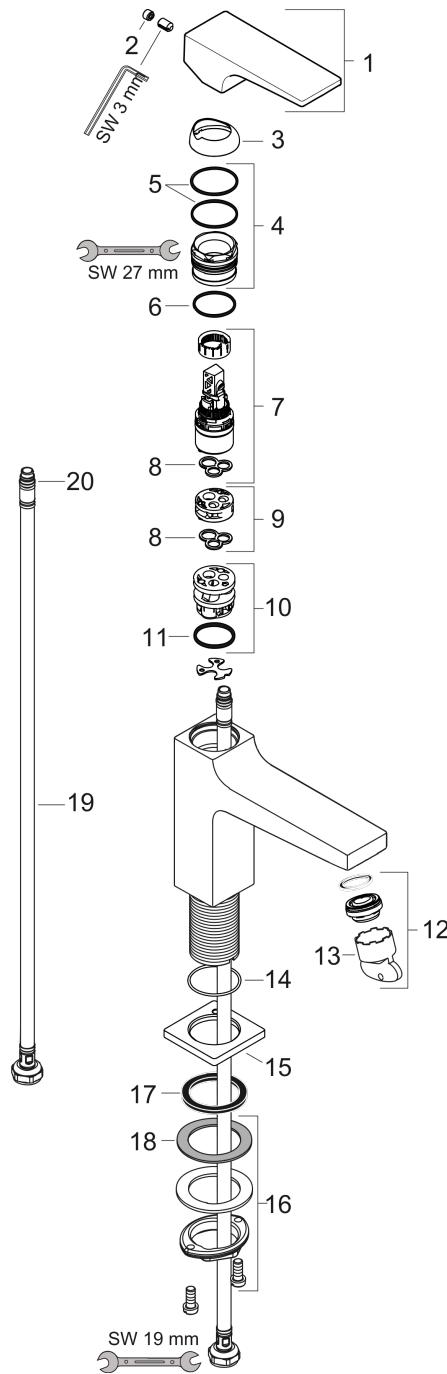

Metropol

Single lever basin mixer 110 with lever handle and push-open waste set

Finish: **Polished Gold Optic** Article Number: **32507990**

Description

product features

- consists of: single lever basin mixer, waste set
- ComfortZone 110
- projection: 135 mm
- spout height: 117 mm
- spray type: normal spray
- maximum flow rate at 3 bar: 5 l/min
- ceramic cartridge
- temperature limitation adjustable
- suitable for continuous flow water heaters
- push-open waste set G 1¼
- material waste set: metal
- connection type: G ¾ connections
- connection dimension: DN15

Technology

Design awards

Product image

Scale drawing

Metropol

Single lever basin mixer 110 with lever handle and push-open waste set

Finish: **Polished Gold Optic** Article Number: **32507990**

Flowchart

Metropol
Single lever basin mixer 110 with lever handle and push-open waste set
 Finish: **Polished Gold Optic** Article Number: **32507990**

Exploded Drawing

Year of production: >07/19

Metropol

Single lever basin mixer 110 with lever handle and push-open waste set

Finish: Polished Gold Optic Article Number: 32507990

Spare part list

Year of production: >07/19

Pos.	Description	Article Number	Price	PU
1	handle	92995990	€ 108,77	1
2	screw cover	95704000	€ 3,33	1
3	flange	92625990	€ 43,44	1
4	nut	92689000	€ 22,97	1
5	O-ring 27x1,5	92527000	€ 11,66	1
6	O-ring 25x1,5	98146000	€ 3,33	1
7	cartridge, assy	97685000	€ 58,67	1
8	seal	98865000	€ 28,92	1
9	adapter for cartridge	92628000	€ 18,80	1
10	adapter for cartridge	98866000	€ 28,92	1
11	O-ring 23x2	98398000	€ 3,33	1
12	aerator M24x1 (5 l/min)	92996000	€ 28,92	1
13	service tool	95661000	€ 5,36	1
14	O-ring 32x1,5	92936000	€ 3,33	1
15	escutcheon	93048990	€ 55,34	1
16	fixing set (Ø 32)	13961000	€ 22,97	1
17	flat seal	98749000	€ 5,36	1
18	lever collar	97548000	€ 3,33	1
19	connection hose 600 mm M8x0,75 G3/8	96556000	€ 22,97	1
20	O-ring 6,6x1,6	93019000	€ 3,33	1
a	push-open waste set	50100990	-	1
b	fixation extension 35 mm	13898000	€ 72,47	1