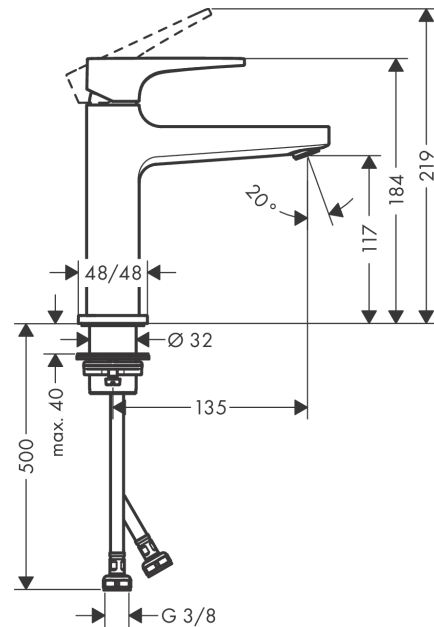

Metropol

Single lever basin mixer 110 with lever handle and push-open waste set

Finish: **Polished Gold Optic** Article Number: **32507990**

Description

product features

- consists of: single lever basin mixer, waste set
- ComfortZone 110
- projection: 135 mm
- spout height: 117 mm
- spray type: normal spray
- maximum flow rate at 3 bar: 5 l/min
- ceramic cartridge
- temperature limitation adjustable
- suitable for continuous flow water heaters
- push-open waste set G 1¼
- material waste set: metal
- connection type: G ¾ connections
- connection dimension: DN15

Technology

Design awards

Product image

Scale drawing

Metropol

Single lever basin mixer 110 with lever handle and push-open waste set

Finish: **Polished Gold Optic** Article Number: **32507990**

Flowchart

Metropol
Single lever basin mixer 110 with lever handle and push-open waste set
 Finish: **Polished Gold Optic** Article Number: **32507990**

Exploded Drawing

Year of production: >07/19

Metropol

Single lever basin mixer 110 with lever handle and push-open waste set

Finish: Polished Gold Optic Article Number: 32507990

Spare part list

Year of production: >07/19

Pos.	Description	Article Number	Price	PU
1	handle	92995990	€ 108,77	1
2	screw cover	95704000	€ 3,33	1
3	flange	92625990	€ 43,44	1
4	nut	92689000	€ 22,97	1
5	O-ring 27x1,5	92527000	€ 11,66	1
6	O-ring 25x1,5	98146000	€ 3,33	1
7	cartridge, assy	97685000	€ 58,67	1
8	seal	98865000	€ 28,92	1
9	adapter for cartridge	92628000	€ 18,80	1
10	adapter for cartridge	98866000	€ 28,92	1
11	O-ring 23x2	98398000	€ 3,33	1
12	aerator M24x1 (5 l/min)	92996000	€ 28,92	1
13	service tool	95661000	€ 5,36	1
14	O-ring 32x1,5	92936000	€ 3,33	1
15	escutcheon	93048990	€ 55,34	1
16	fixing set (Ø 32)	13961000	€ 22,97	1
17	flat seal	98749000	€ 5,36	1
18	lever collar	97548000	€ 3,33	1
19	connection hose 600 mm M8x0,75 G3/8	96556000	€ 22,97	1
20	O-ring 6,6x1,6	93019000	€ 3,33	1
a	push-open waste set	50100990	-	1
b	fixation extension 35 mm	13898000	€ 72,47	1