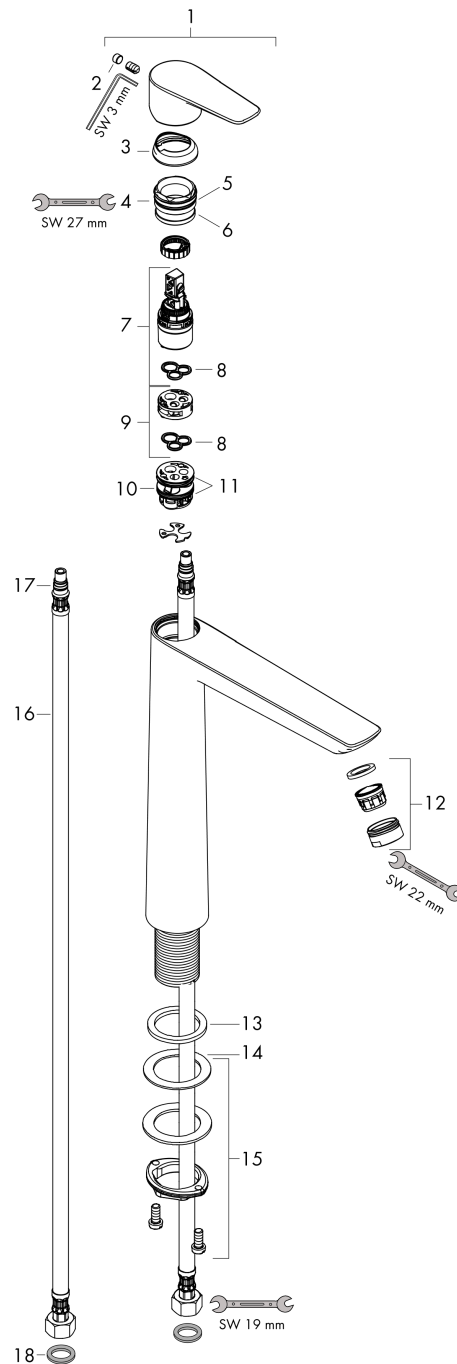

### Description

**product features**

- ComfortZone 240
- projection: 183 mm
- spout height: 234 mm
- spray type: normal spray
- maximum flow rate at 3 bar: 5 l/min
- ceramic cartridge
- temperature limitation adjustable
- suitable for continuous flow water heaters
- connection type: G 3/8 connections
- connection dimension: DN15

### Scale drawing

### Flowchart

**Talis E**  
**Single lever basin mixer 240 without waste set**  
 Finish: **Matt Black** Article Number: **71717670**

**Exploded Drawing**

Year of production: >06/20

**Talis E**  
**Single lever basin mixer 240 without waste set**  
 Finish: **Matt Black** Article Number: **71717670**

### Spare part list

Year of production: >06/20

Pos.	Description	Article Number	Price	PU
1	handle	92687670	€ 68,78	1
2	screw cover	95704000	€ 3,33	1
3	flange	92625670	€ 43,44	1
4	nut	92689000	€ 22,97	1
5	O-ring 25x1,5	98146000	€ 3,33	1
6	O-ring 27x1,5	92527000	€ 11,66	1
7	cartridge, assy	97685000	€ 58,67	1
8	seal	98865000	€ 28,92	1
9	adapter for cartridge	92628000	€ 18,80	1
10	adapter for cartridge	98866000	€ 28,92	1
11	O-ring 23x2	98398000	€ 3,33	1
12	aerator M24x1 (5 l/min)	13185670	€ 28,20	1
13	flat seal	98749000	€ 5,36	1
14	lever collar	97548000	€ 3,33	1
15	fixing set (Ø 32)	13961000	€ 22,97	1
16	connection hose 600 mm M8x0,75 G3/8	96556000	€ 22,97	1
17	O-ring 7x1,5	98422000	€ 3,33	1
18	sealing set	95581000	€ 5,36	1
a	fixation extension 35 mm	13898000	€ 72,47	1