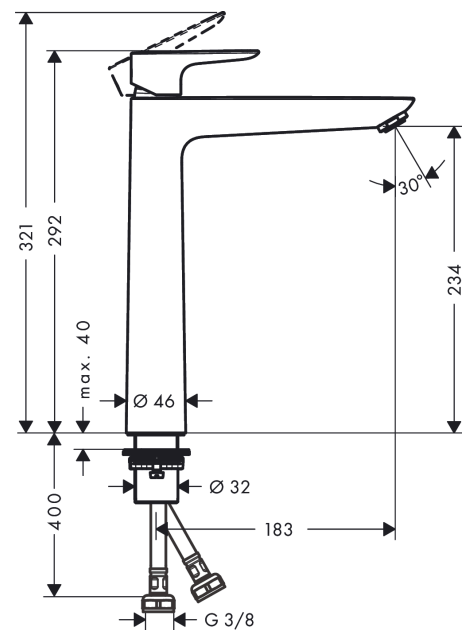

### Description

**product features**

- ComfortZone 240
- projection: 183 mm
- spout height: 234 mm
- spray type: normal spray
- maximum flow rate at 3 bar: 5 l/min
- ceramic cartridge
- temperature limitation adjustable
- suitable for continuous flow water heaters
- connection type: G 3/8 connections
- connection dimension: DN15

### Scale drawing

### Flowchart

**Talis E**  
**Single lever basin mixer 240 without waste set**  
 Finish: **Matt Black** Article Number: **71717670**

**Exploded Drawing**

Year of production: >06/20

**Talis E**  
**Single lever basin mixer 240 without waste set**  
 Finish: **Matt Black** Article Number: **71717670**

### Spare part list

Year of production: >06/20

Pos.	Description	Article Number	Price	PU
1	handle	92687670	€ 68,78	1
2	screw cover	95704000	€ 3,33	1
3	flange	92625670	€ 43,44	1
4	nut	92689000	€ 22,97	1
5	O-ring 25x1,5	98146000	€ 3,33	1
6	O-ring 27x1,5	92527000	€ 11,66	1
7	cartridge, assy	97685000	€ 58,67	1
8	seal	98865000	€ 28,92	1
9	adapter for cartridge	92628000	€ 18,80	1
10	adapter for cartridge	98866000	€ 28,92	1
11	O-ring 23x2	98398000	€ 3,33	1
12	aerator M24x1 (5 l/min)	13185670	€ 28,20	1
13	flat seal	98749000	€ 5,36	1
14	lever collar	97548000	€ 3,33	1
15	fixing set (Ø 32)	13961000	€ 22,97	1
16	connection hose 600 mm M8x0,75 G3/8	96556000	€ 22,97	1
17	O-ring 7x1,5	98422000	€ 3,33	1
18	sealing set	95581000	€ 5,36	1
a	fixation extension 35 mm	13898000	€ 72,47	1