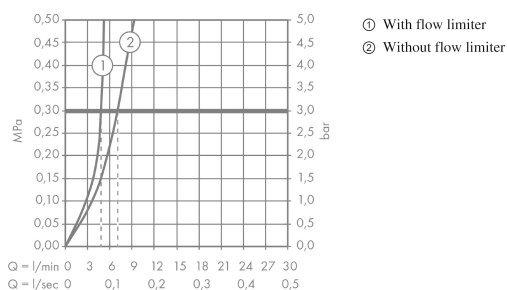

Talis E
Single lever basin mixer 240 without waste set
Finish: **Matt Black** Article Number: **71717670**

Description

product features

- ComfortZone 240
- projection: 183 mm
- spout height: 234 mm
- spray type: normal spray
- maximum flow rate at 3 bar: 5 l/min
- ceramic cartridge
- temperature limitation adjustable
- suitable for continuous flow water heaters
- connection type: G 3/8 connections
- connection dimension: DN15

Technology

Design awards

Product image

Scale drawing

Flowchart