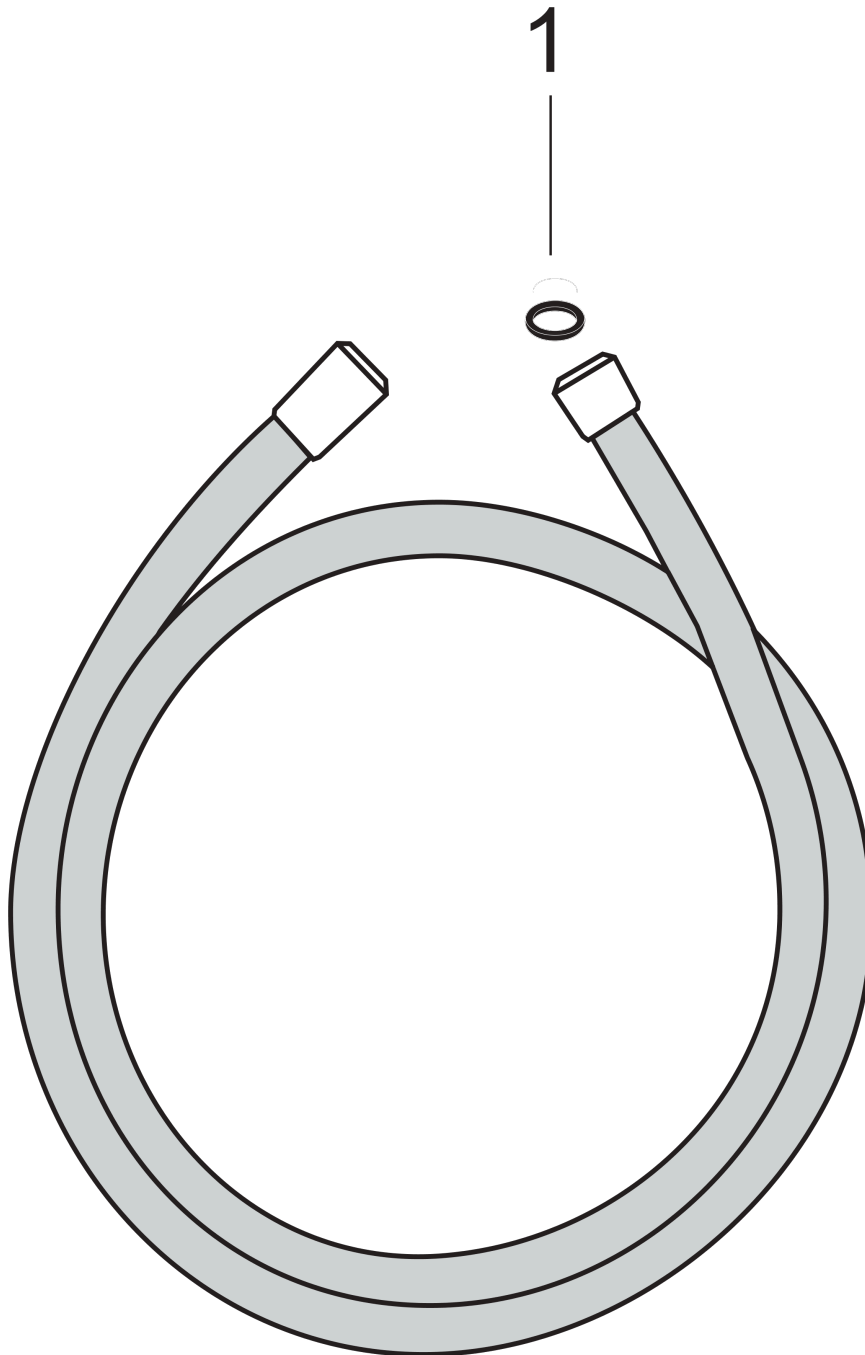

Isiflex

Shower hose 160 cm

Surfaces: **Brushed Bronze** Article Number: **28276140**

Description

product features

- high-quality shower hose
- with plastic coating, easy to clean
- shower hose length: 1.60 m
- pivot connector prevent hose from tangling
- kink-protected
- nuts shower hose: conical nut on both ends
- connection thread: G ½

Design awards

reddot winner 2020

reddot winner 2021

Certificates

Product image

Isiflex
Shower hose 160 cm
Surfaces: **Brushed Bronze** Article Number: **28276140**

Exploded Drawing

Year of production: >11/16

Isiflex
Shower hose 160 cm
Surfaces: **Brushed Bronze** Article Number: **28276140**

Spare part list

Year of production: >11/16

Pos.	Description	Article Number	Price	PU
1	seal	98058000	€ 3,21	1