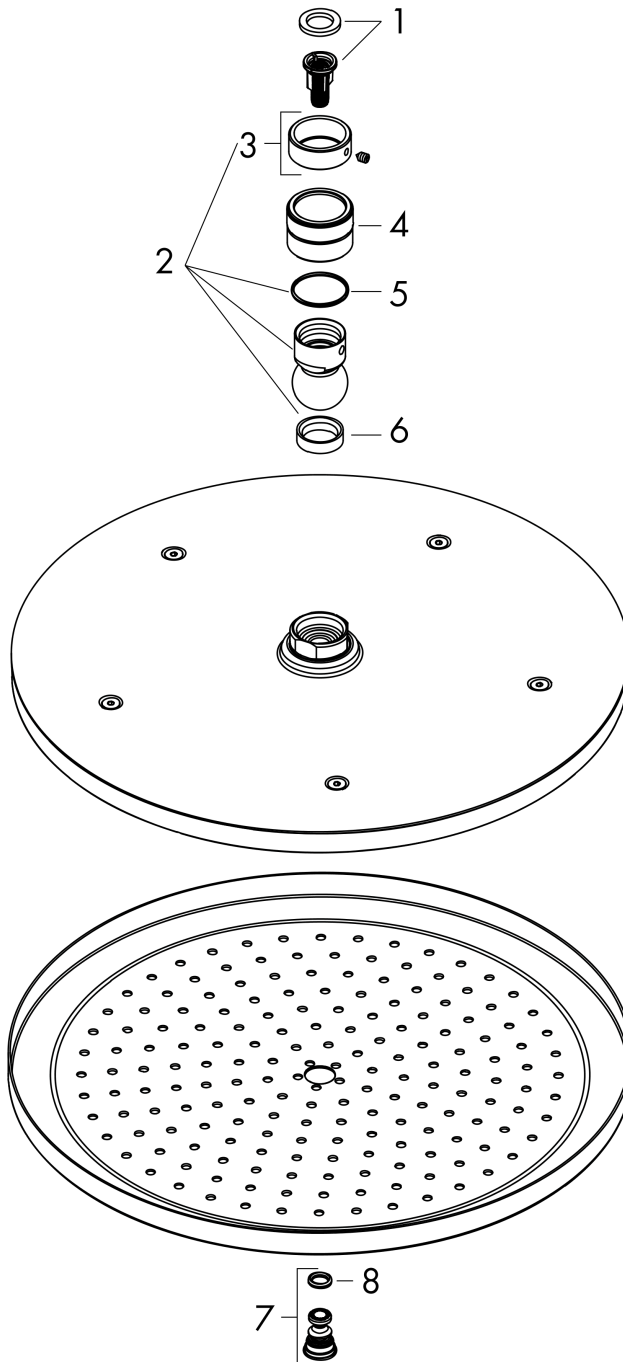

##### product features

- shower head size: 280 mm
- spray type: RainAir
- ball-joint: overhead shower angle adjustable
- material spray disc: metal
- maximum flow rate at 3 bar: 15,6 l/min
- flow rate RainAir spray (at 3 bar): 15,6 l/min
- function from: 9,5 l/min
- minimum flow pressure: 1,5 bar
- spray disc removable for cleaning
- installation: ceiling or wall
- connection thread G ½
- connection dimension: DN15
- suitable for continuous flow water heaters

#### Scale drawing

**Croma**  
**Overhead shower 280 1jet**  
 Surfaces: **Brushed Bronze**

Article Number: **26220140**

### Flowchart

The consumption was measured in combination with the appropriate fittings (thermostat/mixer/ in-wall valve) to reflect actual application in practice.

Croma  
 Overhead shower 280 1jet  
 Surfaces: **Brushed Bronze**

Article Number: **26220140**

Exploded Drawing

Year of production: >06/20

**Croma****Overhead shower 280 1jet**Surfaces: **Brushed Bronze** Article Number: **26220140****Spare part list**

Year of production: &gt;06/20