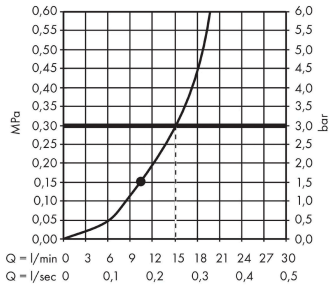

Croma
Overhead shower 280 1jet
Surfaces: **Brushed Bronze**

Article Number: **26220140**

Flowchart

The consumption was measured in combination with the appropriate fittings (thermostat/mixer/ in-wall valve) to reflect actual application in practice.