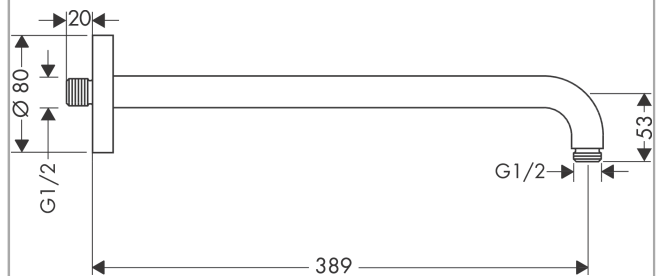

Shower arm 38.9 cm

Surfaces: **Brushed Bronze** Article Number: **27413140**

Description

product features

- length: 389 mm
- installation type: exposed installation
- material: brass
- version: 90° angle
- connection type: G 1/2

Design awards

Product image

Scale drawing

Shower arm 38.9 cm

Surfaces: **Brushed Bronze**

Article Number: **27413140**

Exploded Drawing

Year of production: >12/20

Shower arm 38.9 cm

Surfaces: **Brushed Bronze** Article Number: **27413140**

Spare part list

Year of production: >12/20

Pos.	Description	Article Number	Price	PU
1	mounting kit	95208000	€ 57,12	1
2	mounting set	40916000	€ 5,24	1
3	O-ring 34x2	98383000	€ 5,24	1
4	escutcheon Ø 80 mm	98940140	€ 33,56	1
5	O-ring 16x2	98133000	€ 3,21	1