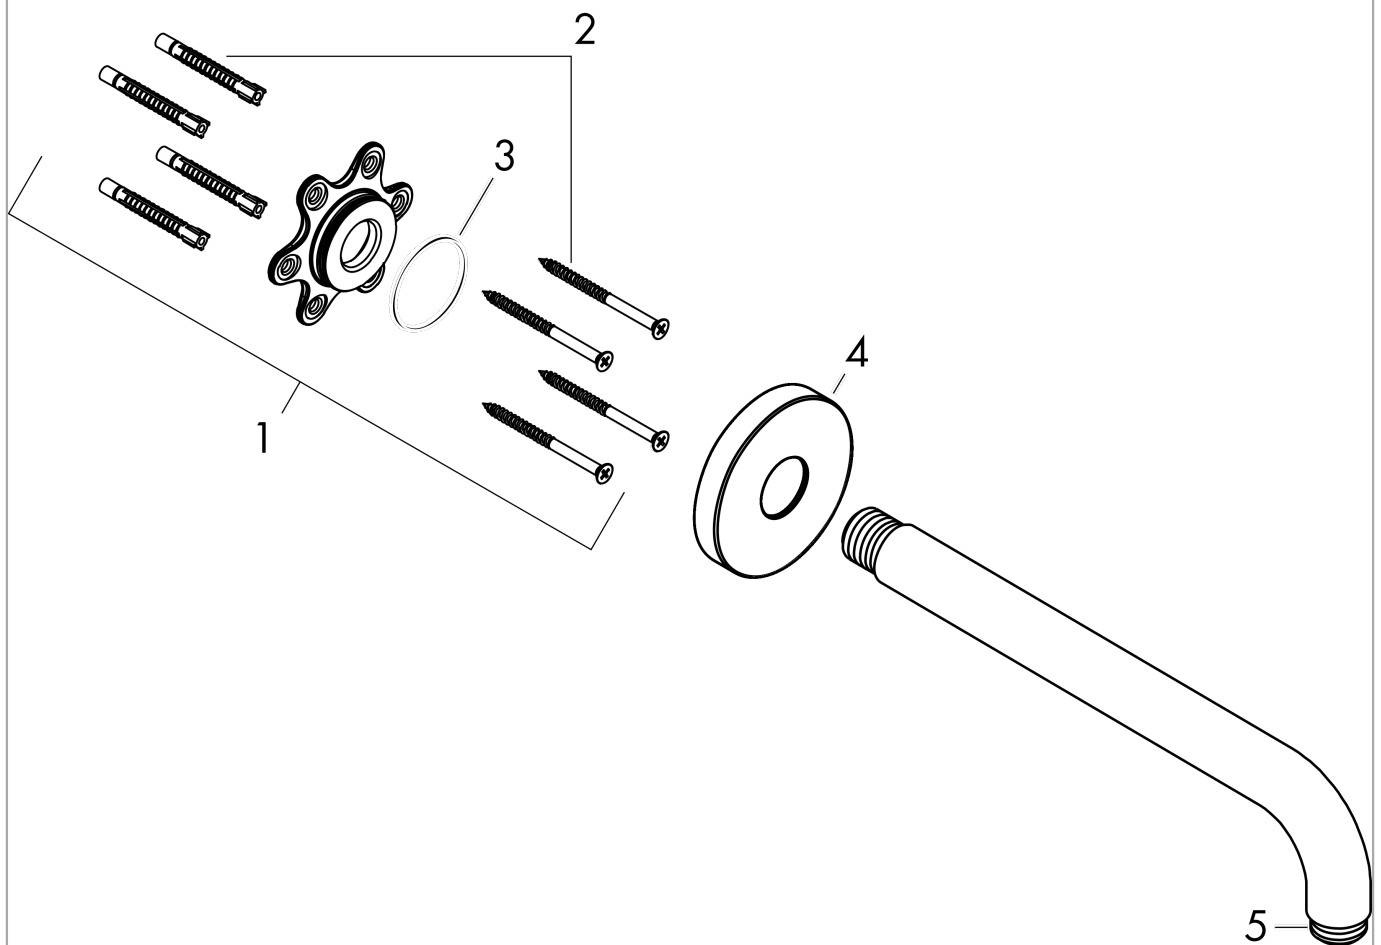

Shower arm 38.9 cm

Surfaces: **Brushed Bronze** Article Number: **27413140**

Description

product features

- length: 389 mm
- installation type: exposed installation
- material: brass
- version: 90° angle
- connection type: G 1/2

Design awards

Product image

Scale drawing

Shower arm 38.9 cm

Surfaces: **Brushed Bronze**

Article Number: **27413140**

Exploded Drawing

Year of production: >12/20

Shower arm 38.9 cm

Surfaces: **Brushed Bronze** Article Number: **27413140**

Spare part list

Year of production: >12/20

Pos.	Description	Article Number	Price	PU
1	mounting kit	95208000	€ 57,12	1
2	mounting set	40916000	€ 5,24	1
3	O-ring 34x2	98383000	€ 5,24	1
4	escutcheon Ø 80 mm	98940140	€ 33,56	1
5	O-ring 16x2	98133000	€ 3,21	1